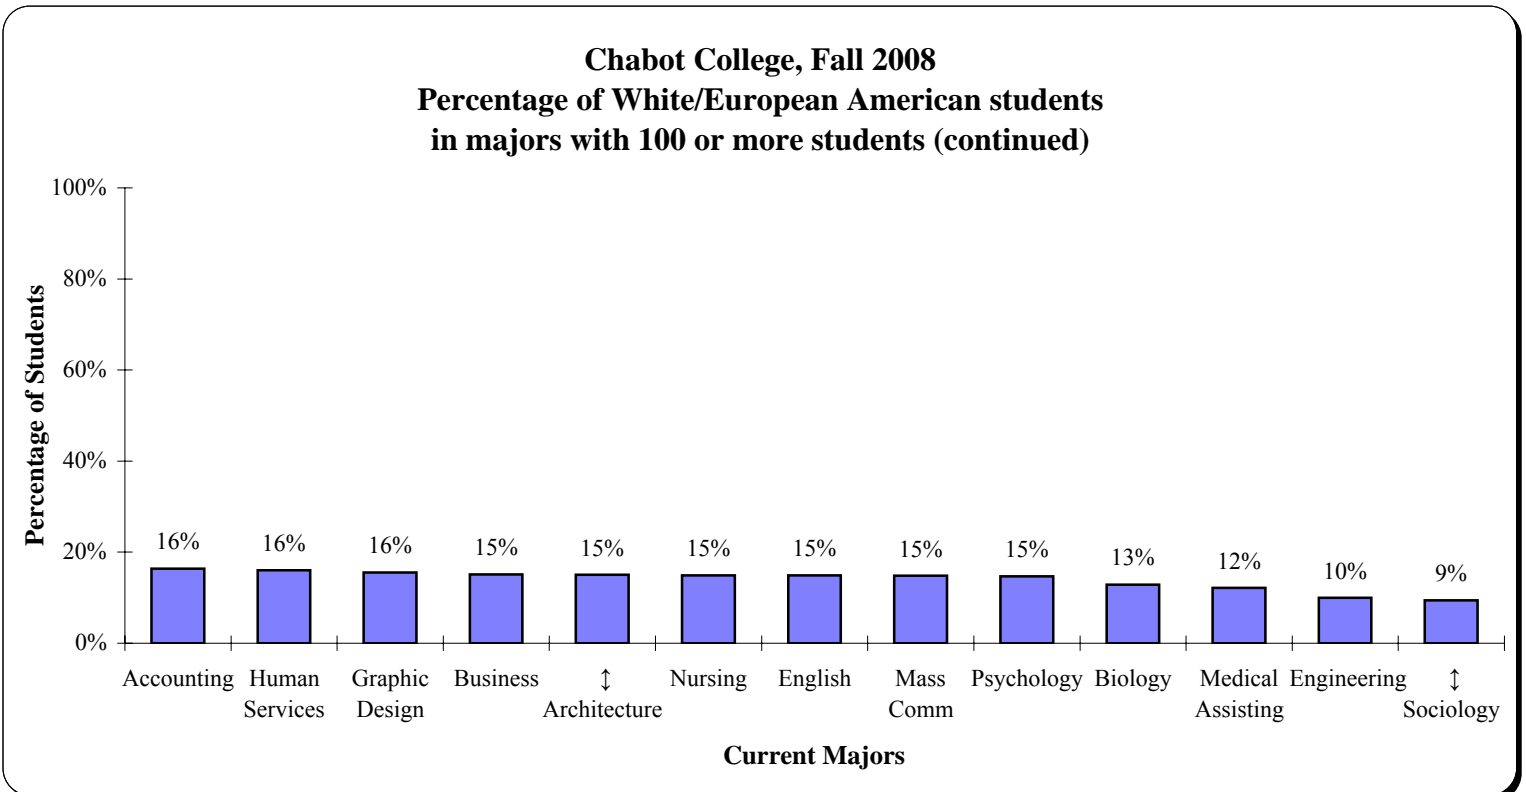

# White Students at Chabot College

## Representation of White/European American Students in largest Majors at Chabot

**NOTES:** These are current majors and are not necessarily the students' final majors.

\* The percentage of White/European American students in all majors combined, including majors with less than 100 students.