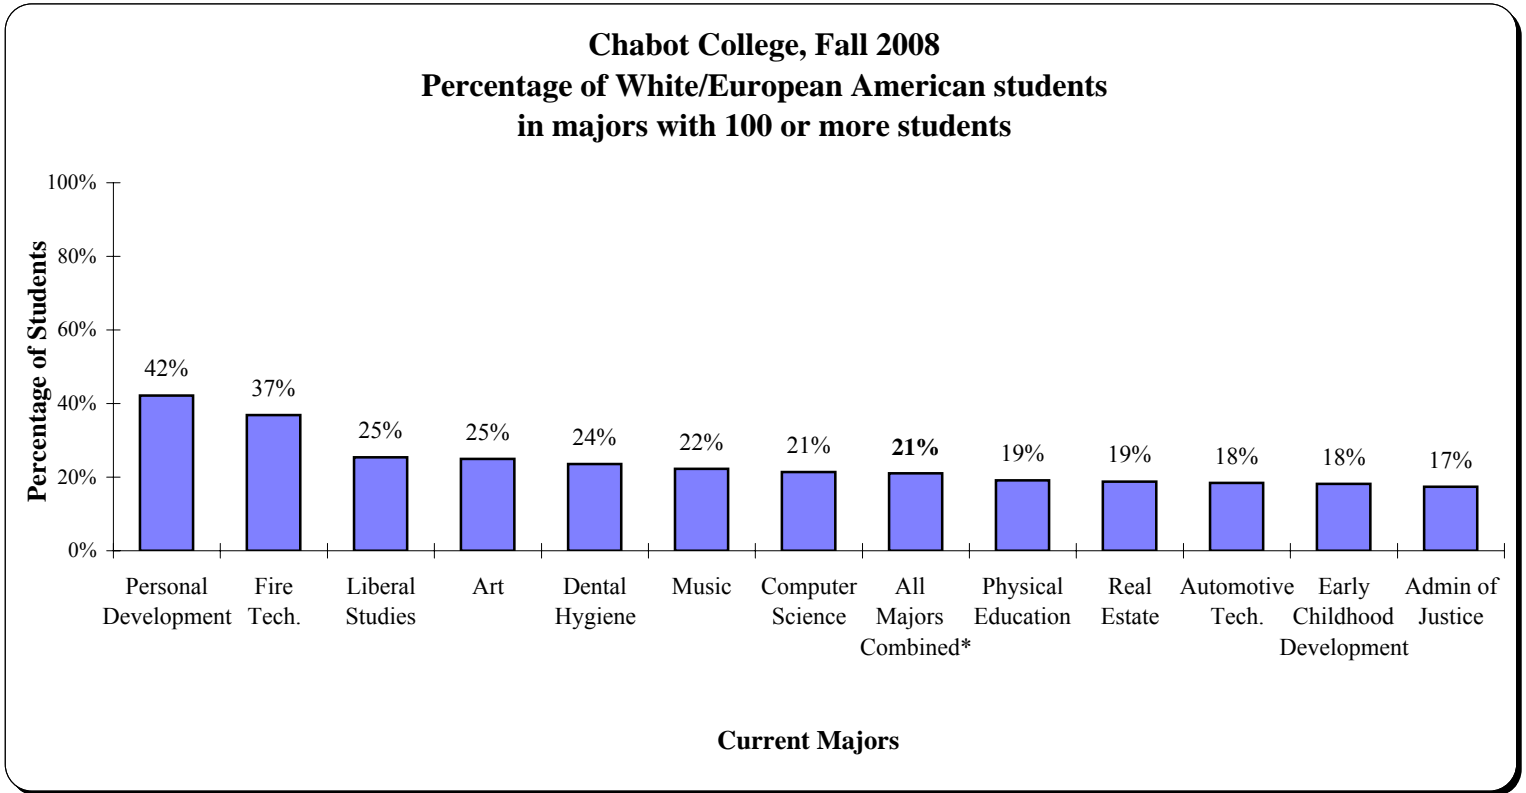

# White Students at Chabot College

## Representation of White/European American Students in largest Majors at Chabot

**NOTES:** These are current majors and are not necessarily the students' final majors.

\* The percentage of White/European American students in all majors combined, including majors with less than 100 students.