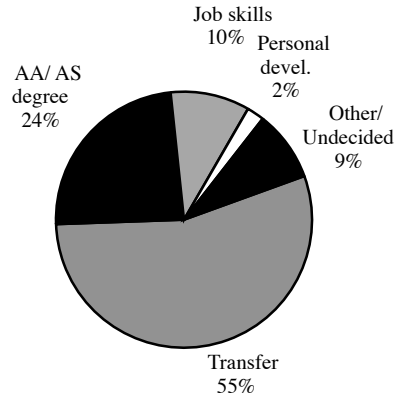

# Chabot College Fall 2007 Student Accreditation Survey

## Educational goal by student type

**Chabot College, Fall 2007**  
**Educational Goal**  
**Full-time Students**

**Chabot College, Fall 2007**  
**Educational Goal**  
**Part-time students (6.0-11.5 units)**