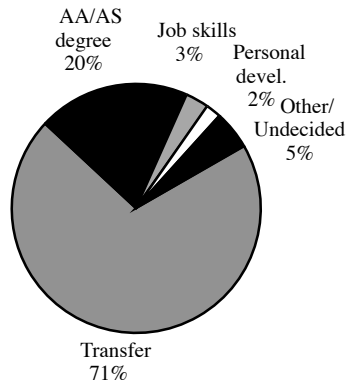

# Chabot College Fall 2007 Student Accreditation Survey

## Educational goal by student type

**Chabot College, Fall 2007**  
**Educational Goal**  
**Full-time Students**

**Chabot College, Fall 2007**  
**Educational Goal**  
**Part-time students (6.0-11.5 units)**