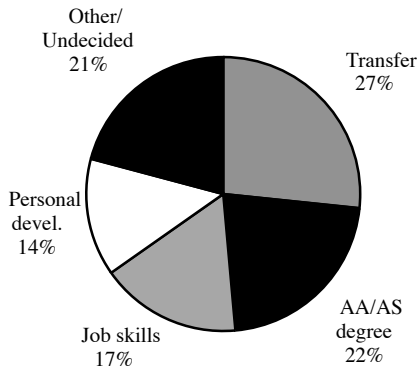

## Educational goal by student type

**Chabot College, Fall 2007**  
**Educational Goal**  
**Full-time Students**

**Chabot College, Fall 2007**  
**Educational Goal**  
**Part-time students (6.0-11.5 units)**

**Chabot College, Fall 2007**  
**Educational Goal**  
**Part-time students (0.5-5.5 units)**

**Chabot College, Fall 2007**  
**Educational Goal**  
**Evening/Saturday students**