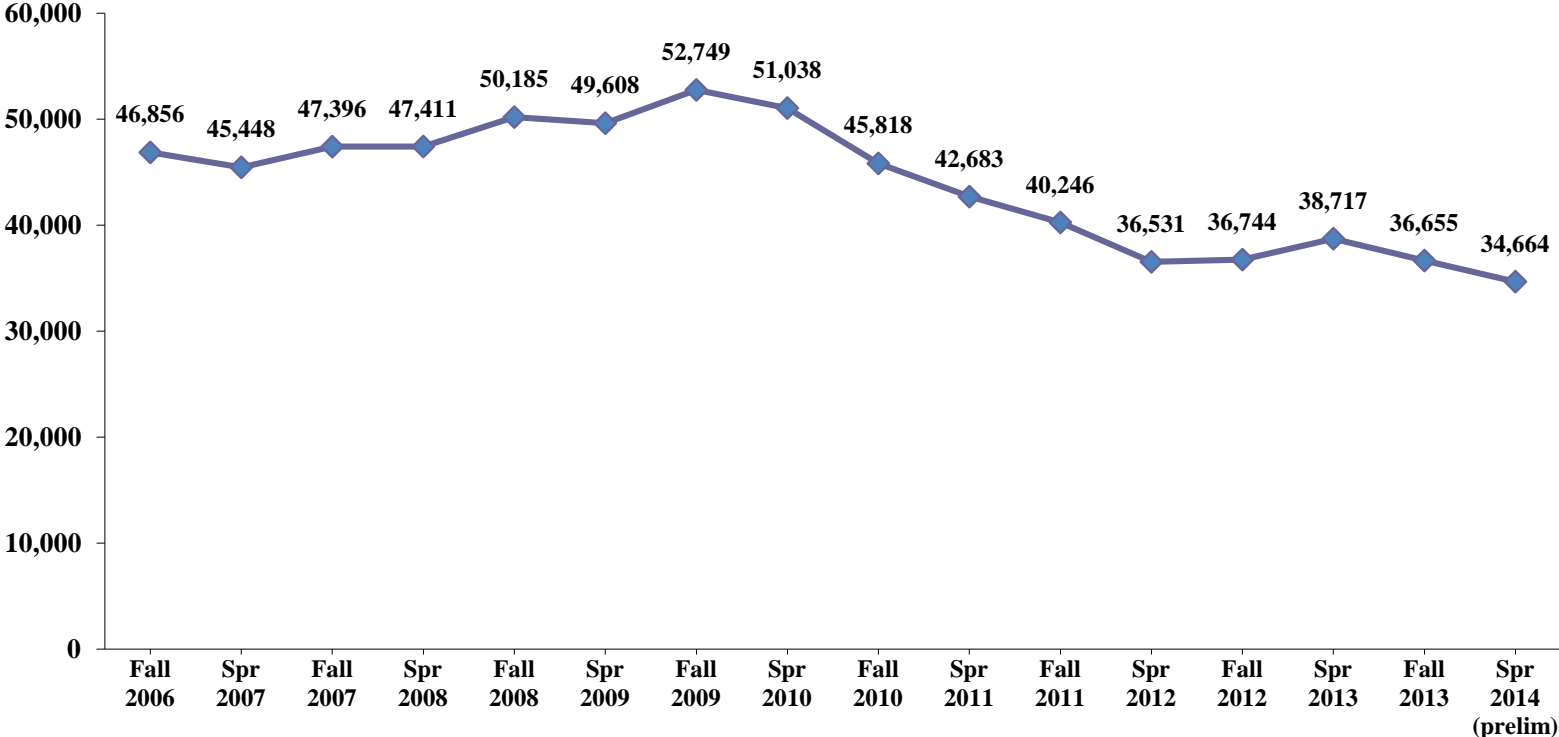

**Chabot College
Total number of students (headcounts)
Fall 2006 to Spring 2014**

**Chabot College
Total number of enrollments (class seats)
Fall 2006 to Spring 2014**

**Chabot College
Enrollments (class seats) per student
Fall 2006 to Spring 2014**