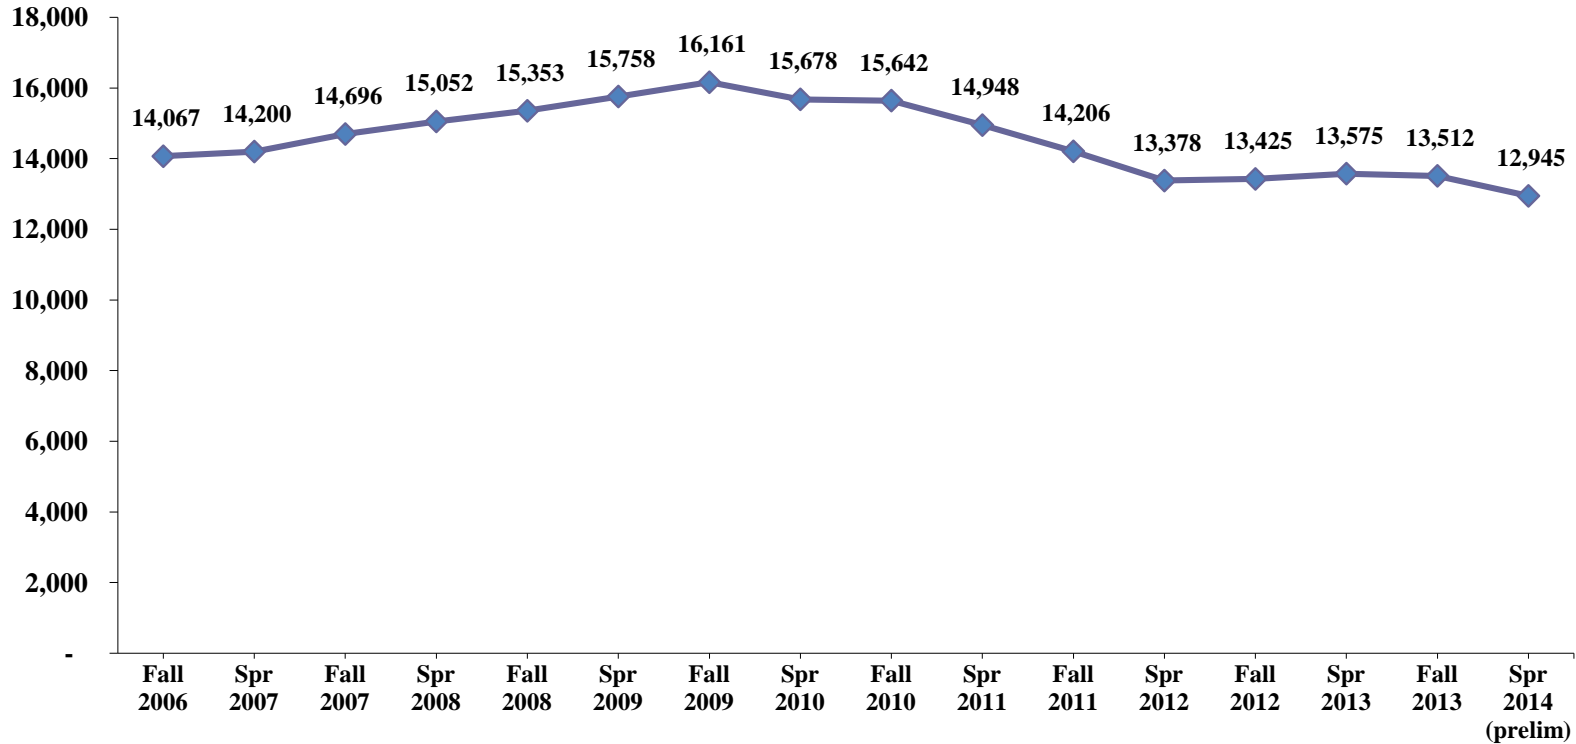

**Chabot College
Total number of students (headcounts)
Fall 2006 to Spring 2014**

**Chabot College
Total number of enrollments (class seats)
Fall 2006 to Spring 2014**

**Chabot College
Enrollments (class seats) per student
Fall 2006 to Spring 2014**