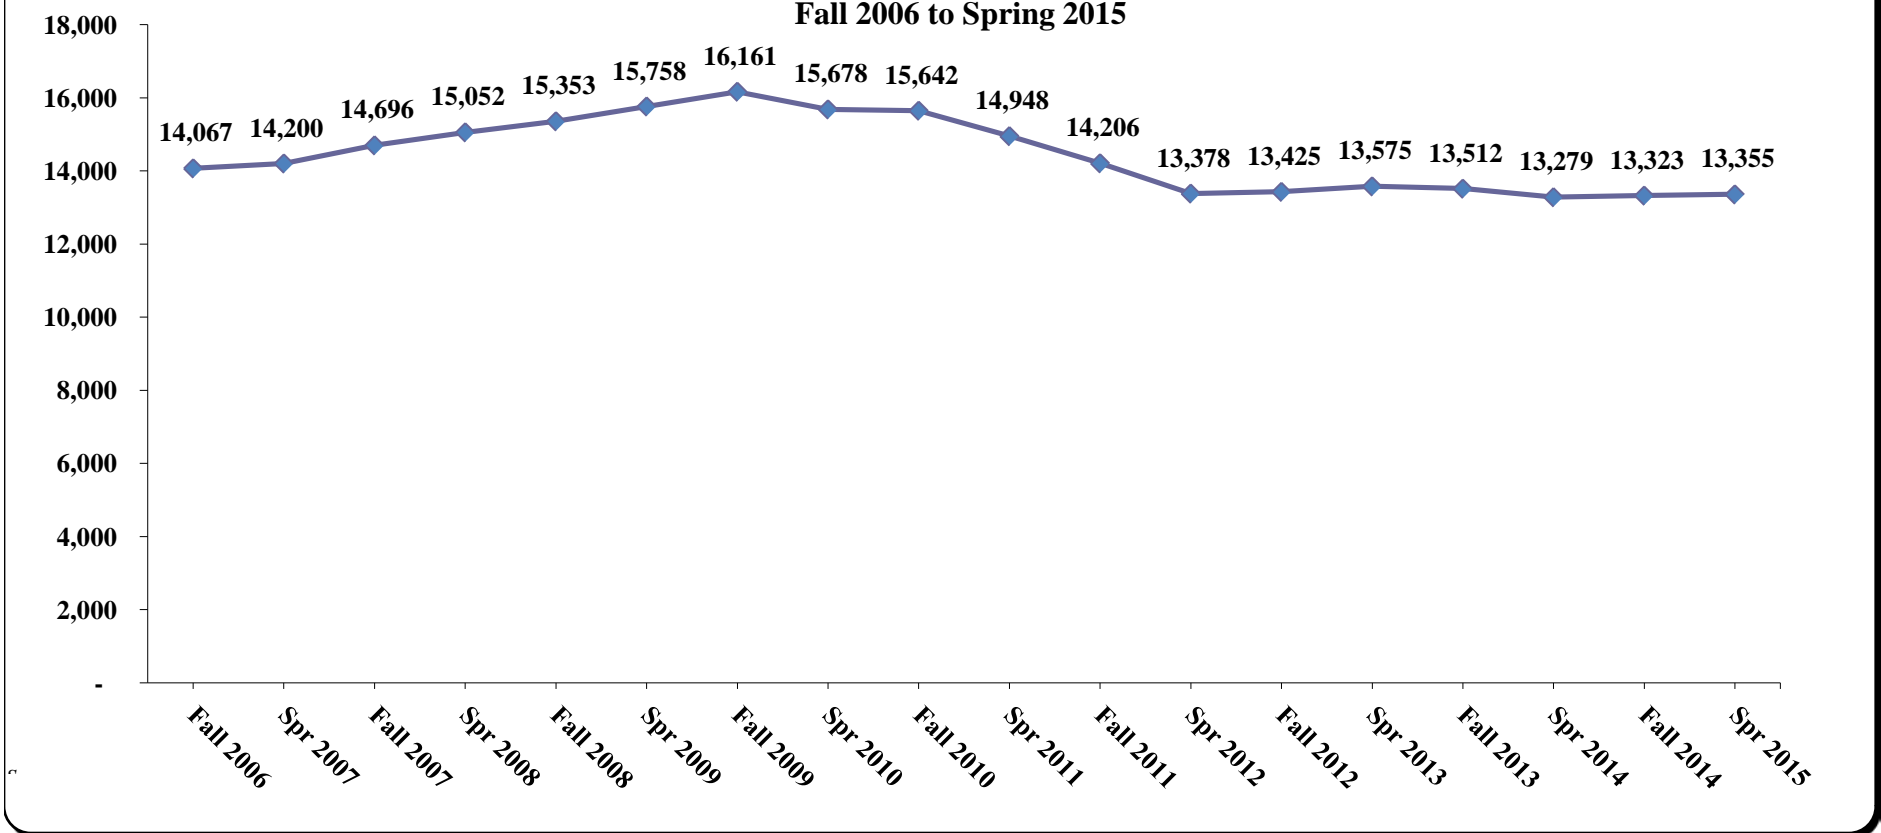

Chabot College
Total number of students (headcounts)
Fall 2006 to Spring 2015

Chabot College
Total number of enrollments (class seats)
Fall 2006 to Spring 2015

**Chabot College
Enrollments (class seats) per student
Fall 2006 to Spring 2015**