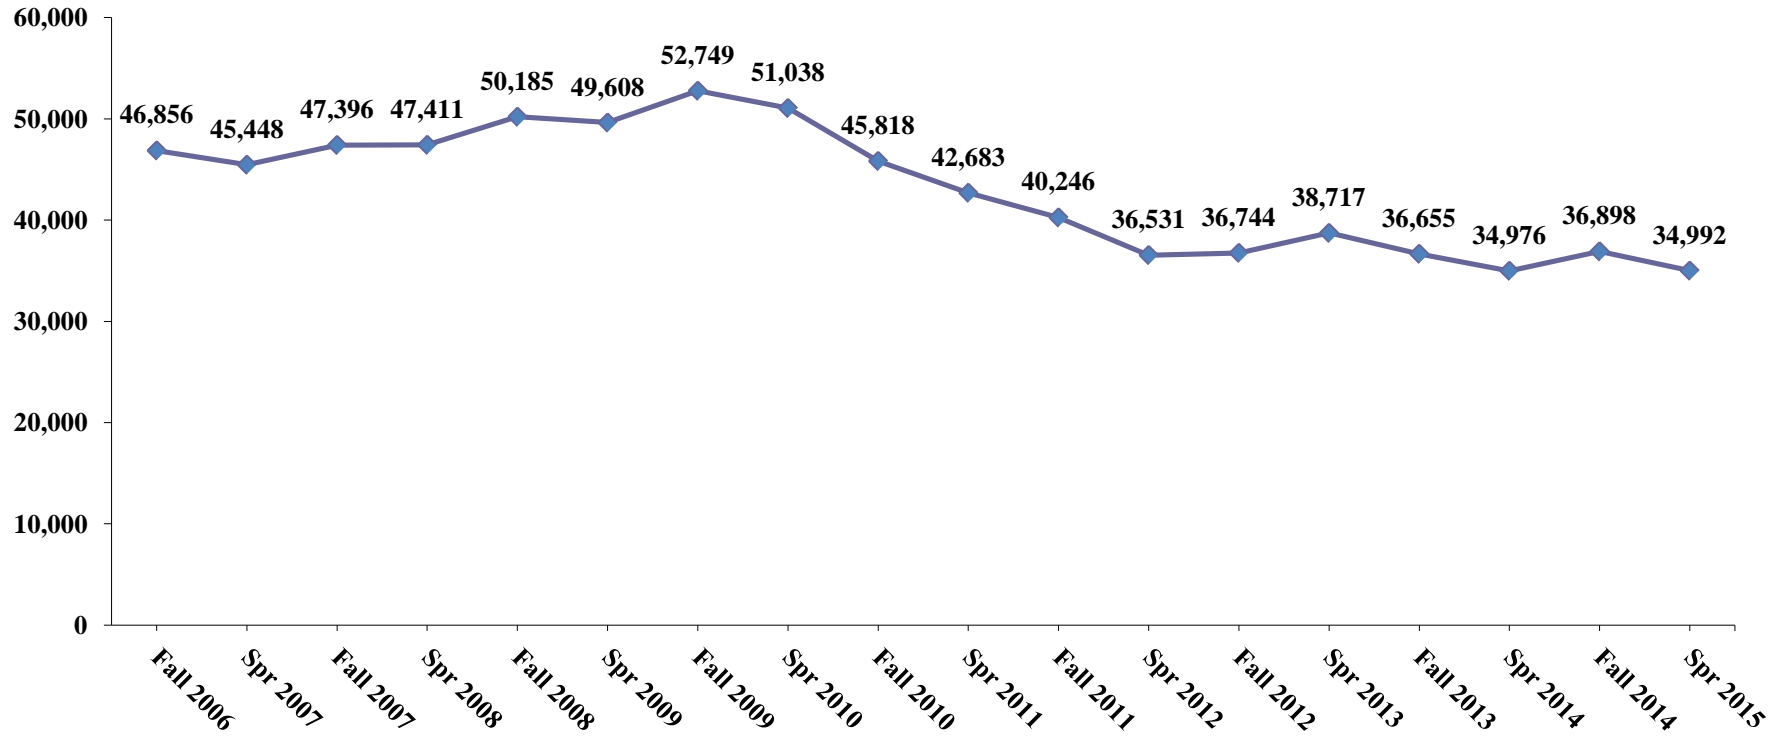

Chabot College
Total number of students (headcounts)
Fall 2006 to Spring 2015

Chabot College
Total number of enrollments (class seats)
Fall 2006 to Spring 2015

**Chabot College
Enrollments (class seats) per student
Fall 2006 to Spring 2015**