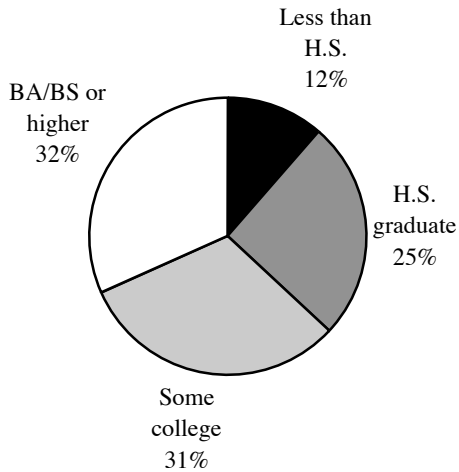

Chabot College Fall 2007 Student Accreditation Survey

Highest education level of either parent by student type

Chabot College, Fall 2007
Parents' Highest Education Level
Full-time Students

Chabot College, Fall 2007
Parents' Highest Education Level
Part-time Students (6.0-11.5 units)

Chabot College, Fall 2007
Parents' Highest Education Level
Part-time Students (0.5-5.5 units)

Chabot College, Fall 2007
Parents' Highest Education Level
Evening/Saturday Students