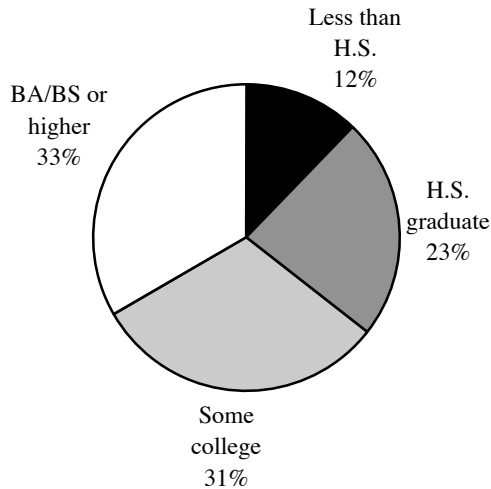

Chabot College Fall 2007 Student Accreditation Survey

Highest education level of either parent by student type

Chabot College, Fall 2007
Parents' Highest Education Level
Full-time Students

Chabot College, Fall 2007
Parents' Highest Education Level
Part-time Students (6.0-11.5 units)

Chabot College, Fall 2007
Parents' Highest Education Level
Part-time Students (0.5-5.5 units)

Chabot College, Fall 2007
Parents' Highest Education Level
Evening/Saturday Students