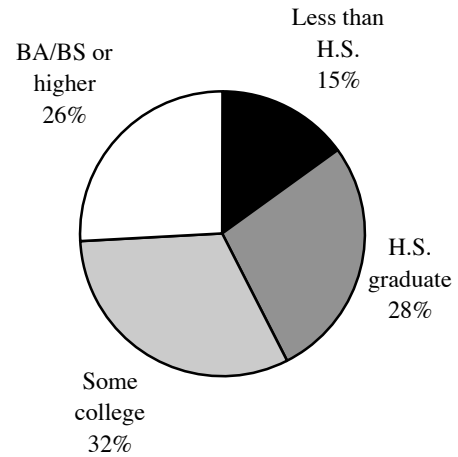

Chabot College Fall 2007 Student Accreditation Survey

Highest education level of either parent by student type

Chabot College, Fall 2007
Parents' Highest Education Level
Full-time Students

Chabot College, Fall 2007
Parents' Highest Education Level
Part-time Students (6.0-11.5 units)

Chabot College, Fall 2007
Parents' Highest Education Level
Part-time Students (0.5-5.5 units)

Chabot College, Fall 2007
Parents' Highest Education Level
Evening/Saturday Students