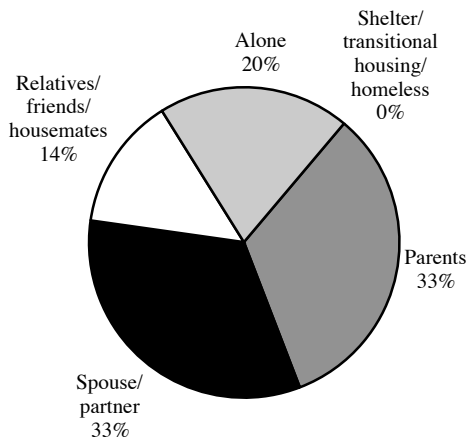

Chabot College, Fall 2007
Living situation
Part-time students (0.5-5.5 units)