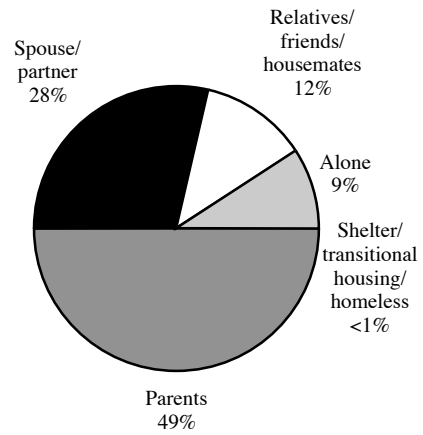

Chabot College Fall 2007 Student Accreditation Survey

Living situation by student type

Chabot College, Fall 2007
Living situation
Full-time students

Chabot College, Fall 2007
Living situation
Part-time students (6.0-11.5 units)