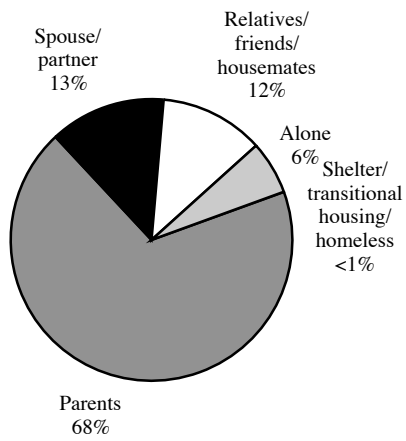

Chabot College Fall 2007 Student Accreditation Survey

Living situation by student type

Chabot College, Fall 2007
Living situation
Full-time students

Chabot College, Fall 2007
Living situation
Part-time students (6.0-11.5 units)