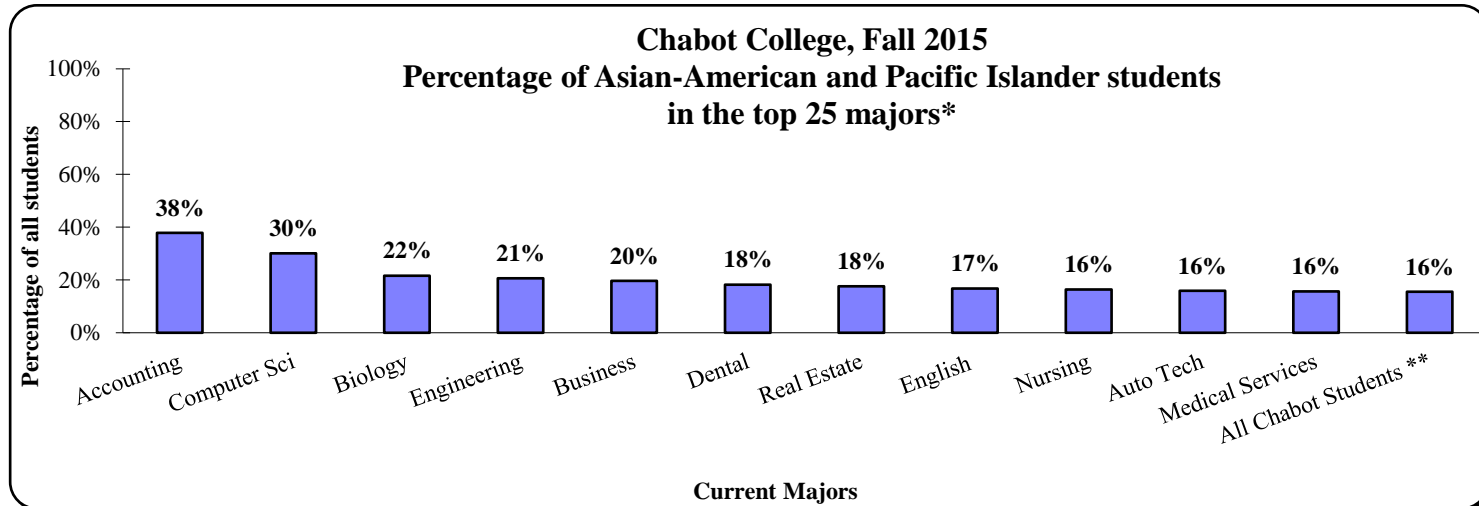

Asian-American and Pacific Islander Students at Chabot College

Representation of Asian-American and Pacific Islander Students in Largest Majors at Chabot

NOTES: These are current majors and are not necessarily the students' final majors.

* The percentage of Asian-American and Pacific Islander students in all majors combined, including majors with less than 100 students.

* The top 25 majors had 119 or more students.

** For comparison purpose, percentage of the group among all Chabot students.