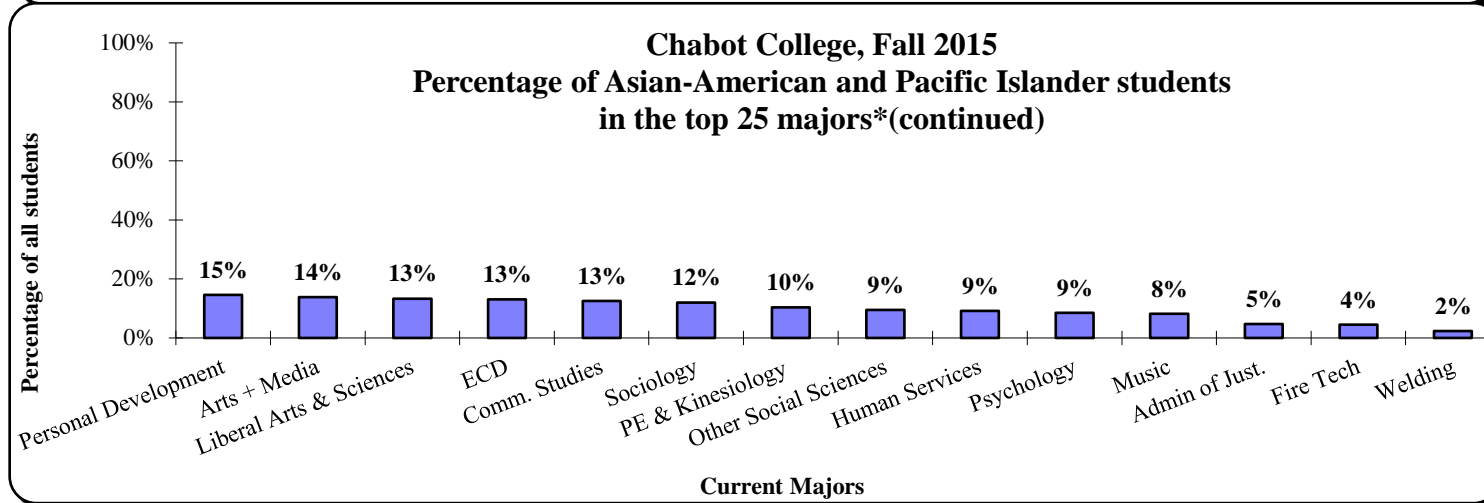

Asian-American and Pacific Islander Students at Chabot College

Representation of Asian-American and Pacific Islander Students in Largest Majors at Chabot

NOTES: These are current majors and are not necessarily the students' final majors.

* The percentage of Asian-American and Pacific Islander students in all majors combined, including majors with less than 100 students.

* The top 25 majors had 119 or more students.

** For comparison purpose, percentage of the group among all Chabot students.