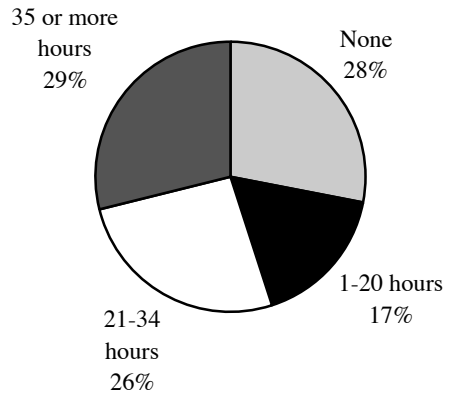

Chabot College Fall 2007 Student Accreditation Survey

Paid work hours per week by student type

Chabot College, Fall 2007
Paid working hours
Full-time Students

Chabot College, Fall 2007
Paid working hours
Part-time Students (6.0-11.5 units)