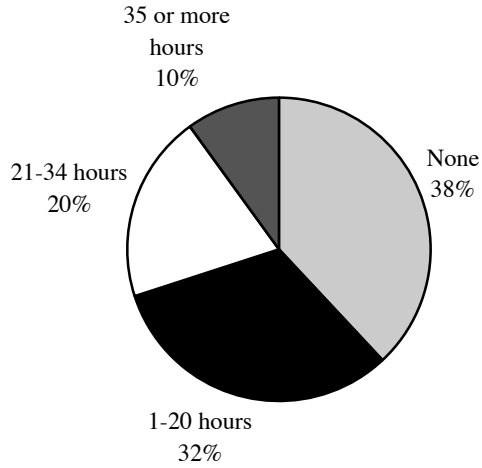

Chabot College Fall 2007 Student Accreditation Survey

Paid work hours per week by student type

Chabot College, Fall 2007
Paid working hours
Full-time Students

Chabot College, Fall 2007
Paid working hours
Part-time Students (6.0-11.5 units)