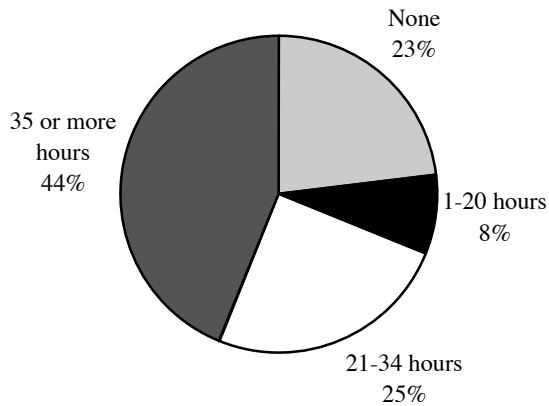

Chabot College, Fall 2007
Paid working hours
Part-time Students (0.5-5.5 units)