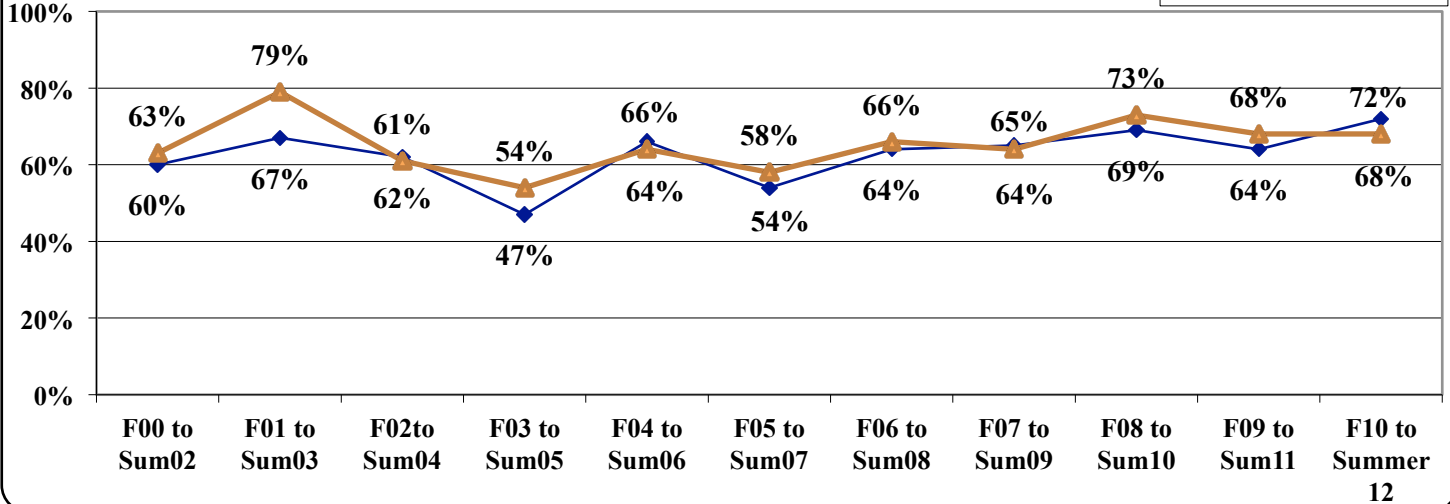

**Persistence Rates within 2 years
from Math 105 to Math 65/65A
Fall 00 to Fall 10 Cohorts**

**Persistence Rates within 2 years
from Math 65/65A to Math 55/55A
Fall 00 to Fall 10 Cohorts**

**Persistence Rates within 2 years
from Math 55/55A/54L to College-level Math
Fall 00 to Fall 10 Cohorts**