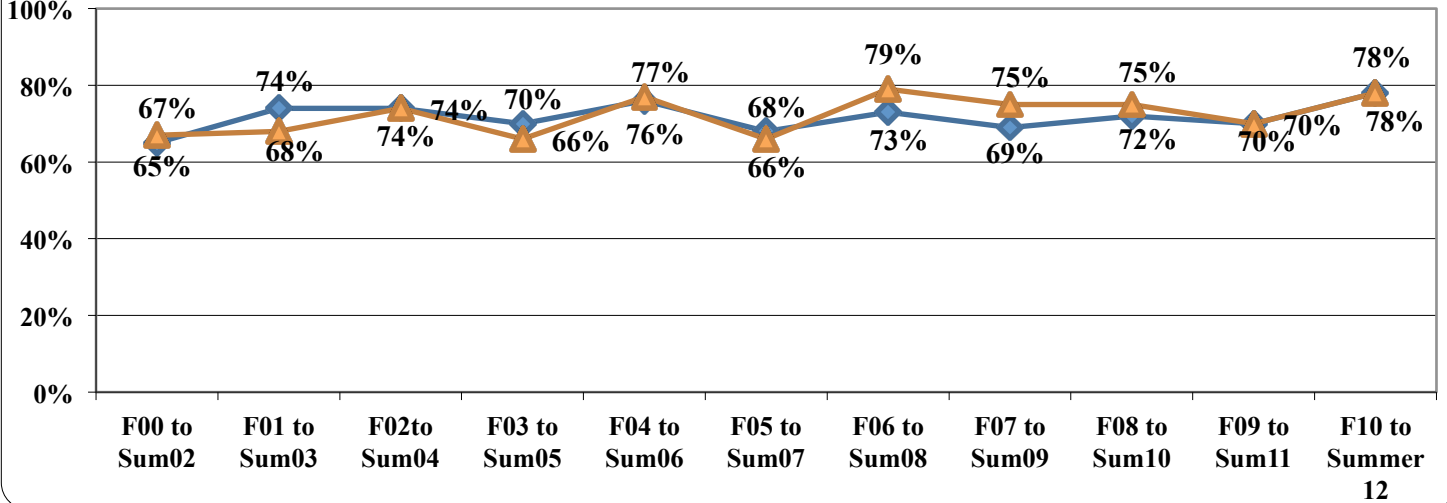

**Persistence Rates within 2 years
from Math 105 to Math 65/65A
Fall 00 to Fall 10 Cohorts**

**Persistence Rates within 2 years
from Math 65/65A to Math 55/55A
Fall 00 to Fall 10 Cohorts**

**Persistence Rates within 2 years
from Math 55/55A/54L to College-level Math
Fall 00 to Fall 10 Cohorts**