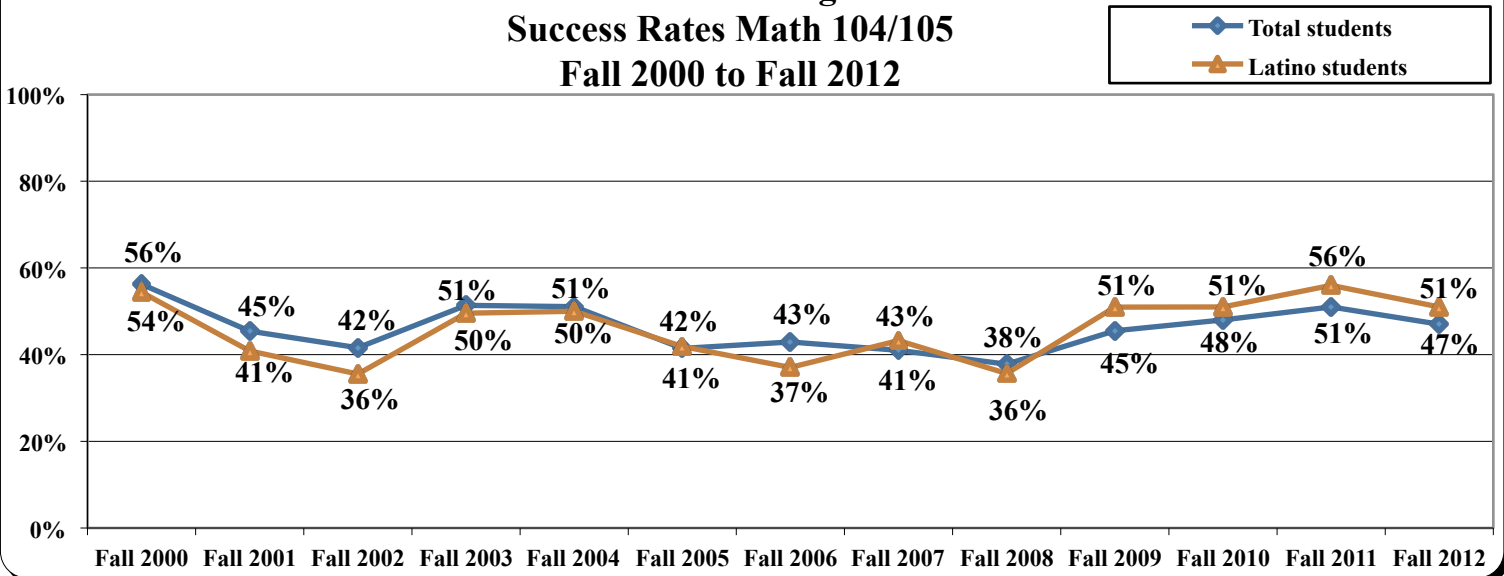

**Chabot College
Success Rates in Math 54/54L
Fall 2009 to Fall 2012**

**Chabot College
Success Rates in Math 62
Spring 2012 to Fall 2012**

Chabot College Success Rates Math 103 Fall 2000 to Fall 2012

Chabot College Success Rates Math 104/105 Fall 2000 to Fall 2012