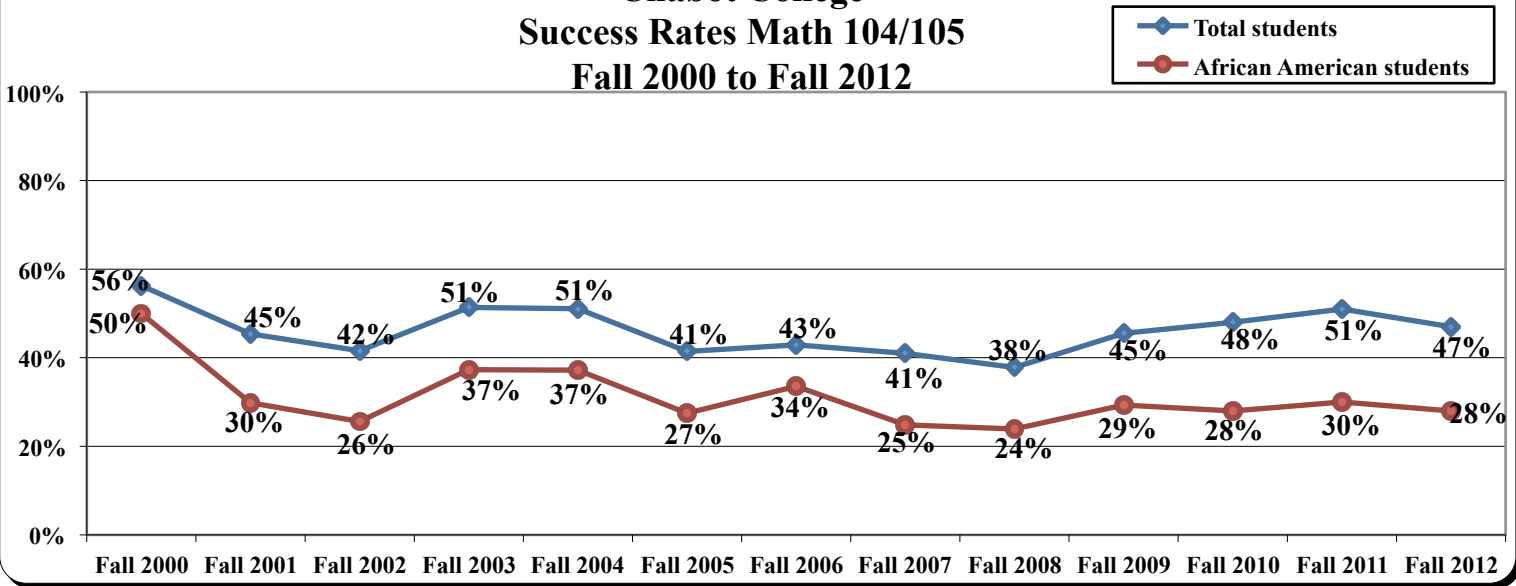

Chabot College Success Rates Math 103 Fall 2000 to Fall 2012

Chabot College Success Rates Math 104/105 Fall 2000 to Fall 2012

Chabot College Success Rates in Math 65/65A/65B/65L Fall 2000 to Fall 2012

**Chabot College
Success Rates in Math 55/55A/55B
Fall 2000 to Fall 2012**