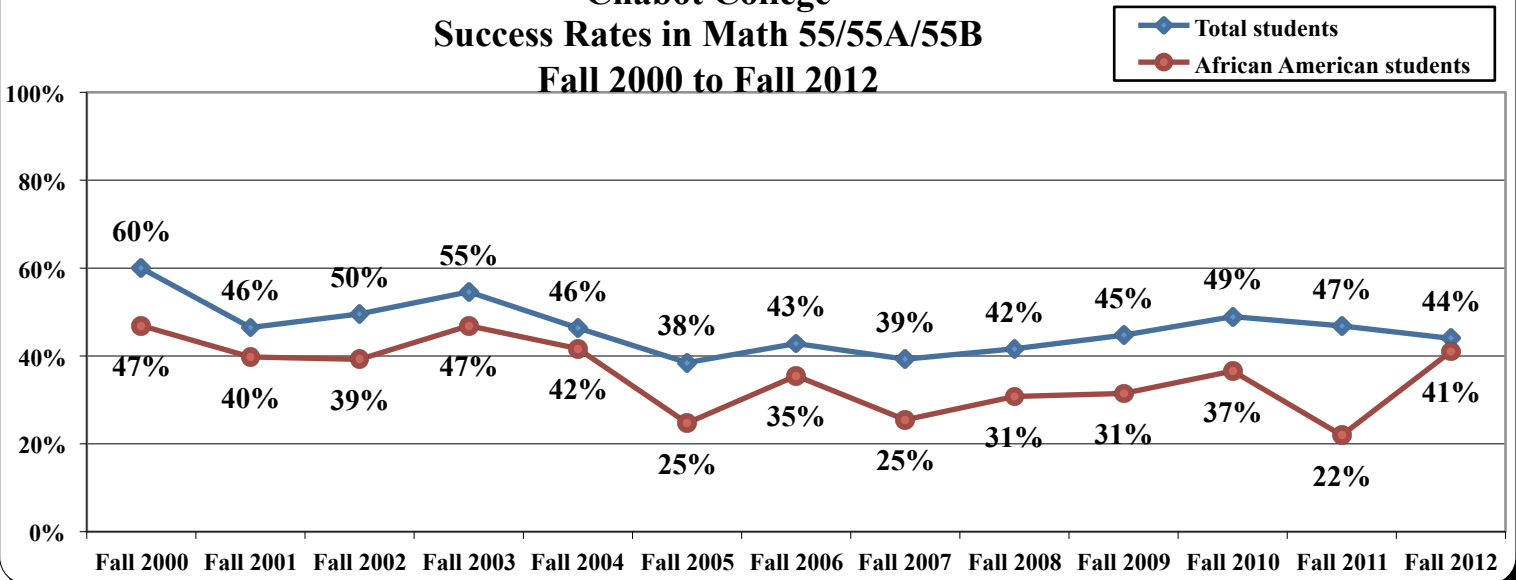

Chabot College Success Rates Math 103 Fall 2000 to Fall 2012

Chabot College Success Rates Math 104/105 Fall 2000 to Fall 2012

Chabot College Success Rates in Math 65/65A/65B/65L Fall 2000 to Fall 2012

**Chabot College
Success Rates in Math 55/55A/55B
Fall 2000 to Fall 2012**