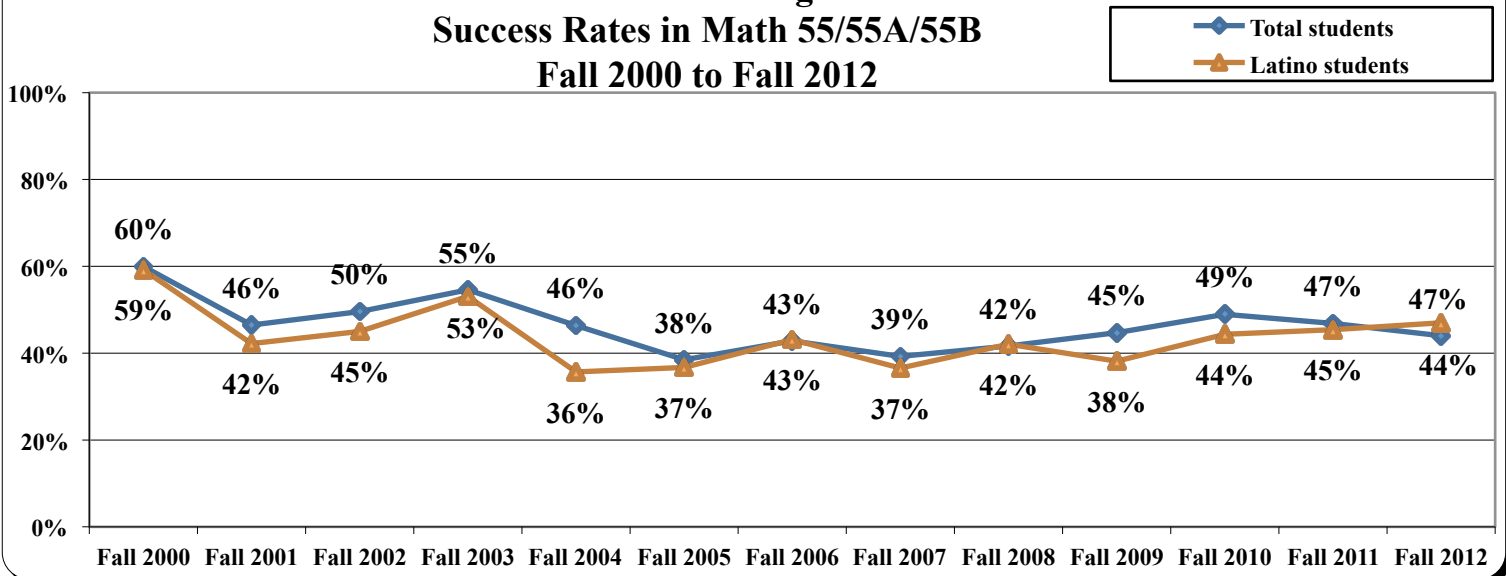

**Chabot College
Success Rates in Math 55/55A/55B
Fall 2000 to Fall 2012**