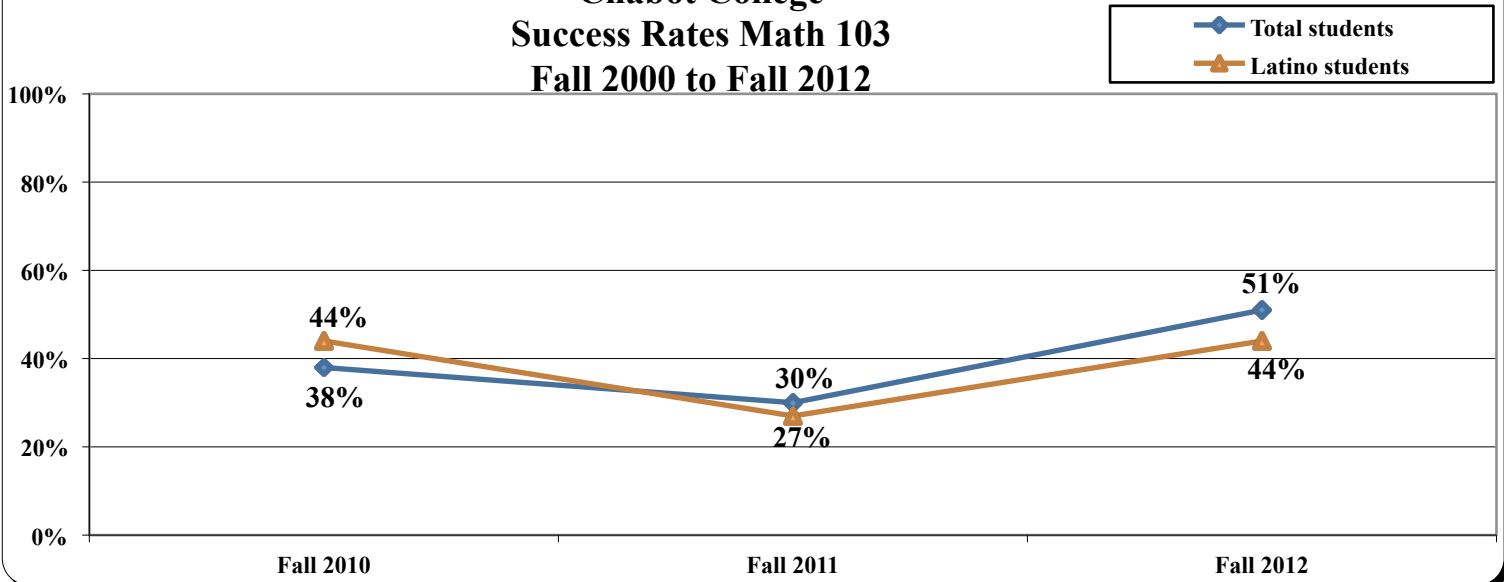

Chabot College Success Rates Math 103 Fall 2000 to Fall 2012