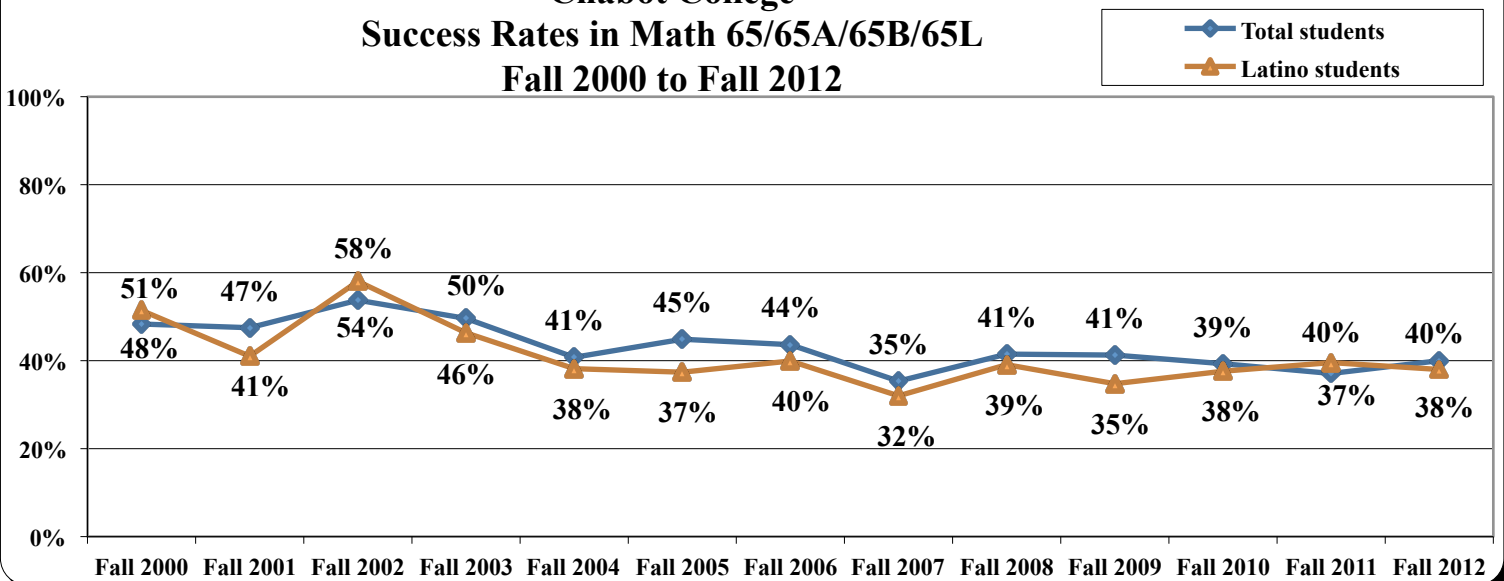

Chabot College Success Rates in Math 65/65A/65B/65L Fall 2000 to Fall 2012