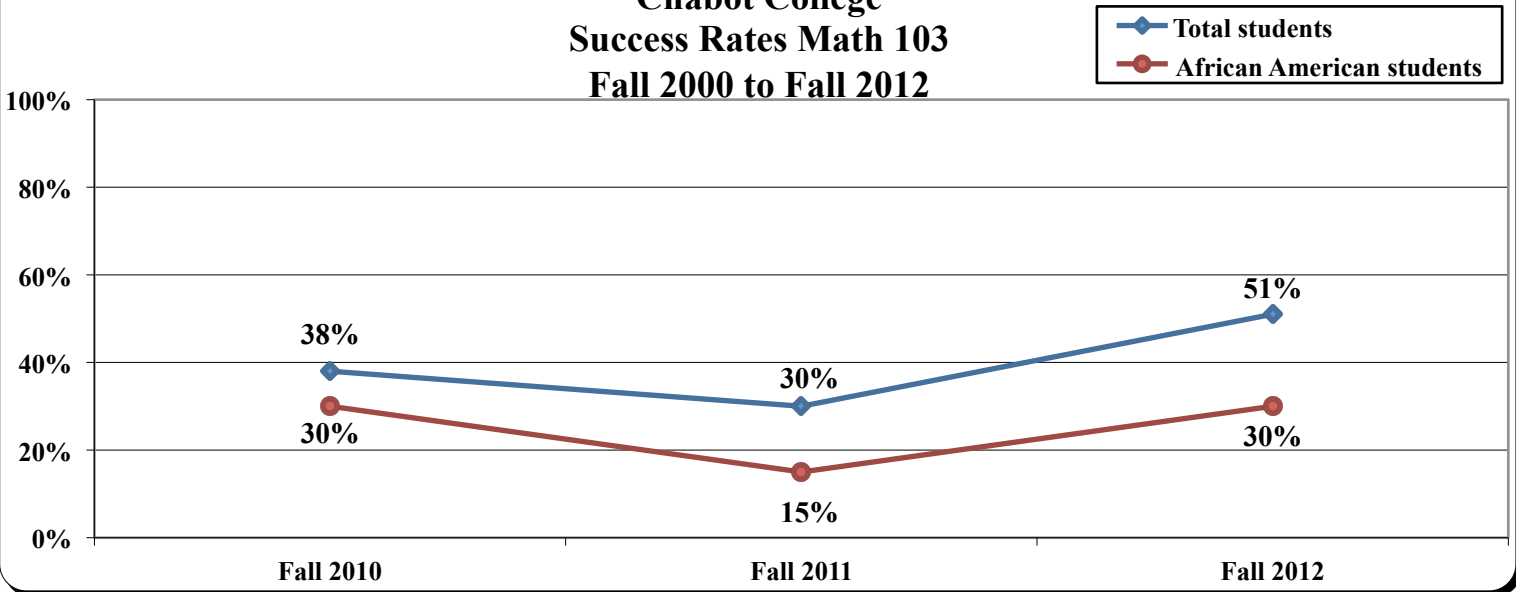

Chabot College Success Rates Math 103 Fall 2000 to Fall 2012

Chabot College Success Rates Math 104/105 Fall 2000 to Fall 2012

Chabot College Success Rates in Math 65/65A/65B/65L Fall 2000 to Fall 2012

**Chabot College
Success Rates in Math 55/55A/55B
Fall 2000 to Fall 2012**