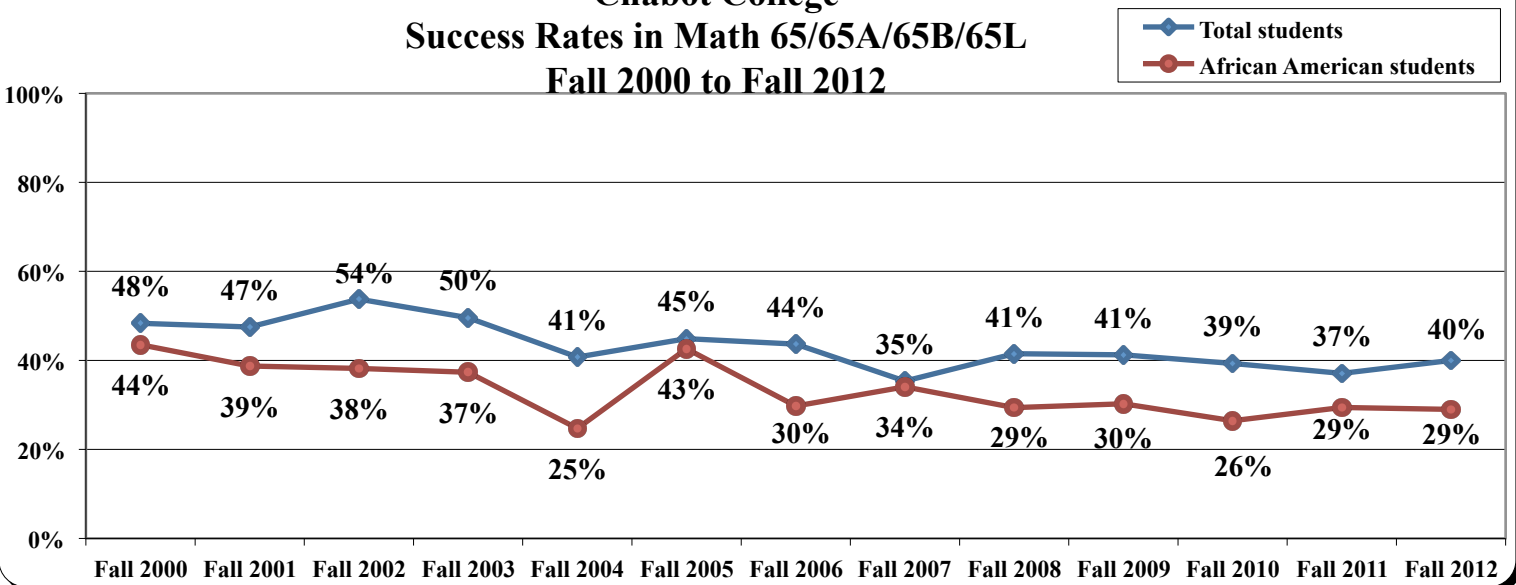

Chabot College Success Rates Math 103 Fall 2000 to Fall 2012

Chabot College Success Rates Math 104/105 Fall 2000 to Fall 2012

Chabot College Success Rates in Math 65/65A/65B/65L Fall 2000 to Fall 2012

**Chabot College
Success Rates in Math 55/55A/55B
Fall 2000 to Fall 2012**