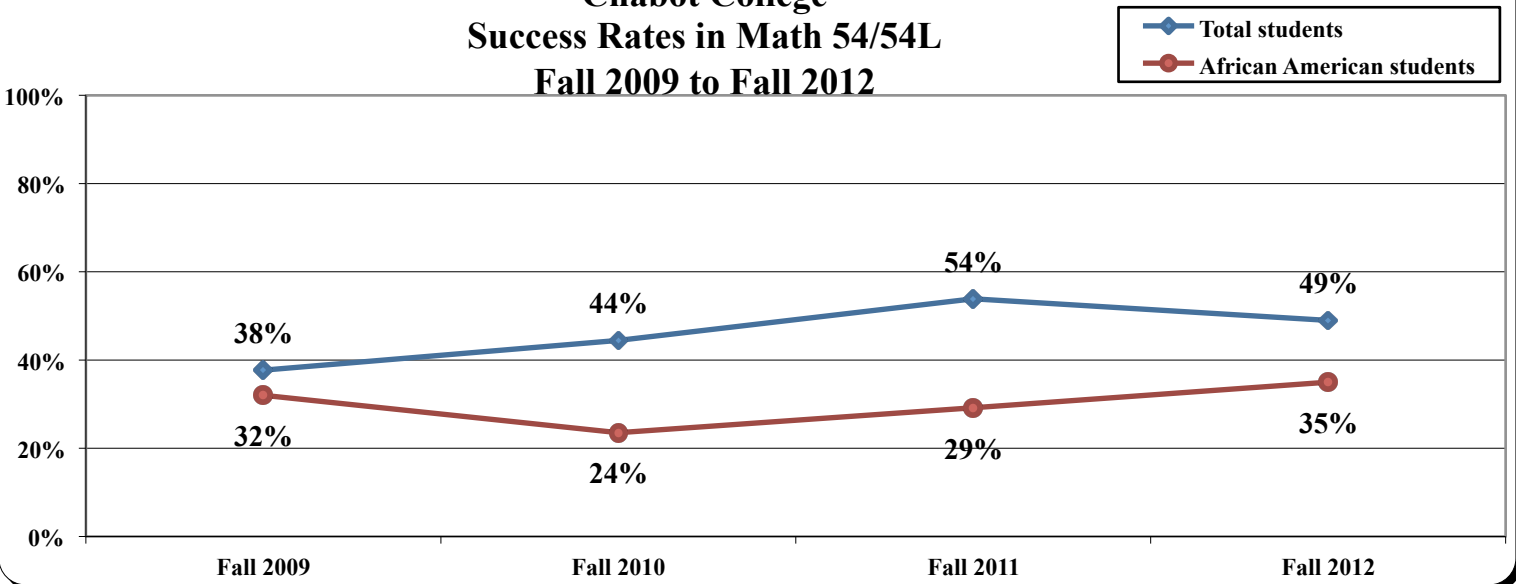

**Chabot College
Success Rates in Math 54/54L
Fall 2009 to Fall 2012**