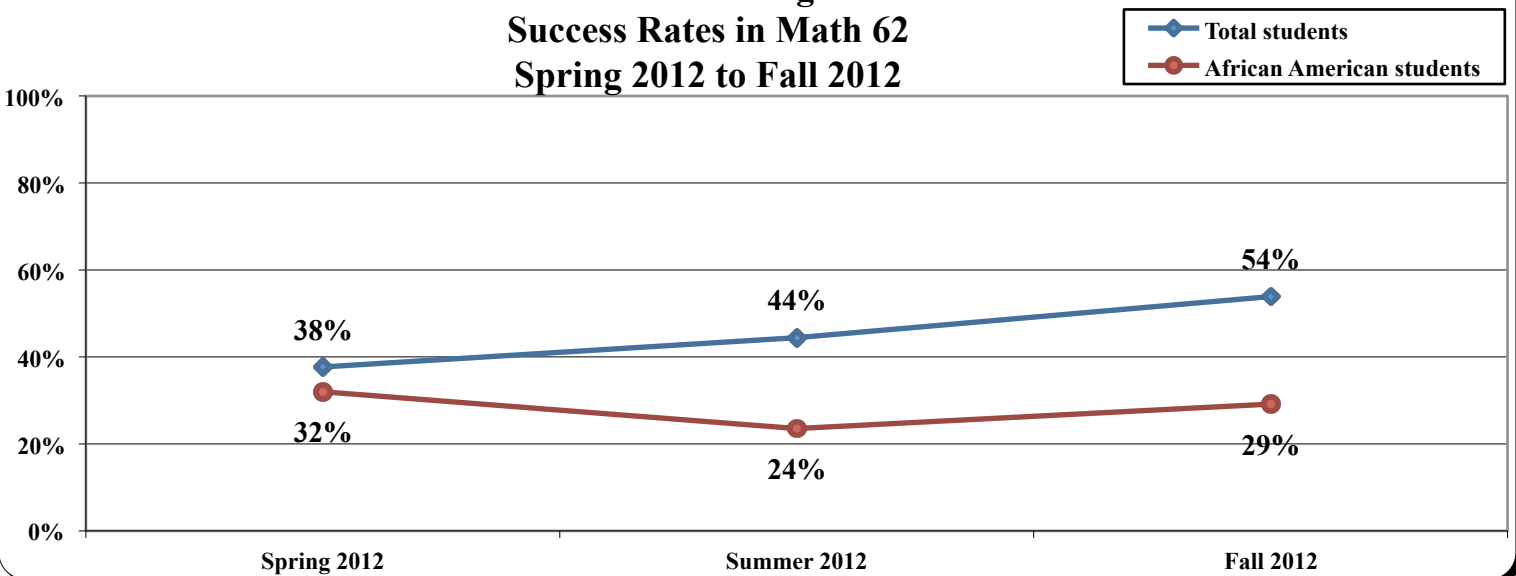

**Chabot College
Success Rates in Math 62
Spring 2012 to Fall 2012**