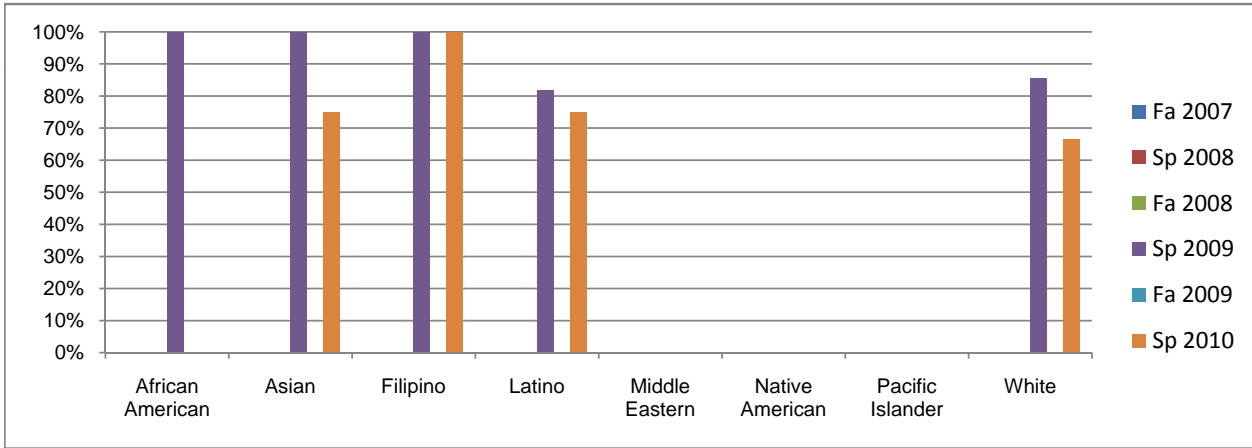

Chabot
Success Rates By Ethnicity and Semester
Course: PHOT 65

	Fa 2007	Sp 2008	Fa 2008	Sp 2009	Fa 2009	Sp 2010
African American						
Success	0%	0%	0%	100%	0%	0%
Non-Success	0%	0%	0%	0%	0%	0%
Withdrawal	0%	0%	0%	0%	0%	0%
Total Percent	0%	0%	0%	100%	0%	0%
Total Enrolled	0	0	0	2	0	0
Asian						
Success	0%	0%	0%	100%	0%	75%
Non-Success	0%	0%	0%	0%	0%	0%
Withdrawal	0%	0%	0%	0%	0%	25%
Total Percent	0%	0%	0%	100%	0%	100%
Total Enrolled	0	0	0	2	0	4
Filipino						
Success	0%	0%	0%	100%	0%	100%
Non-Success	0%	0%	0%	0%	0%	0%
Withdrawal	0%	0%	0%	0%	0%	0%
Total Percent	0%	0%	0%	100%	0%	100%
Total Enrolled	0	0	0	1	0	1
Latino						
Success	0%	0%	0%	82%	0%	75%
Non-Success	0%	0%	0%	0%	0%	0%
Withdrawal	0%	0%	0%	18%	0%	25%
Total Percent	0%	0%	0%	100%	0%	100%
Total Enrolled	0	0	0	11	0	4
Middle Eastern						
Success	0%	0%	0%	0%	0%	0%
Non-Success	0%	0%	0%	0%	0%	0%
Withdrawal	0%	0%	0%	0%	0%	0%
Total Percent	0%	0%	0%	0%	0%	0%
Total Enrolled	0	0	0	0	0	0
Native American						
Success	0%	0%	0%	0%	0%	0%
Non-Success	0%	0%	0%	0%	0%	0%
Withdrawal	0%	0%	0%	0%	0%	0%
Total Percent	0%	0%	0%	0%	0%	0%
Total Enrolled	0	0	0	0	0	0
Pacific Islander						
Success	0%	0%	0%	0%	0%	0%
Non-Success	0%	0%	0%	0%	0%	0%
Withdrawal	0%	0%	0%	0%	0%	0%
Total Percent	0%	0%	0%	0%	0%	0%
Total Enrolled	0	0	0	0	0	0
White						
Success	0%	0%	0%	86%	0%	67%
Non-Success	0%	0%	0%	0%	0%	0%
Withdrawal	0%	0%	0%	14%	0%	33%
Total Percent	0%	0%	0%	100%	0%	100%
Total Enrolled	0	0	0	7	0	9