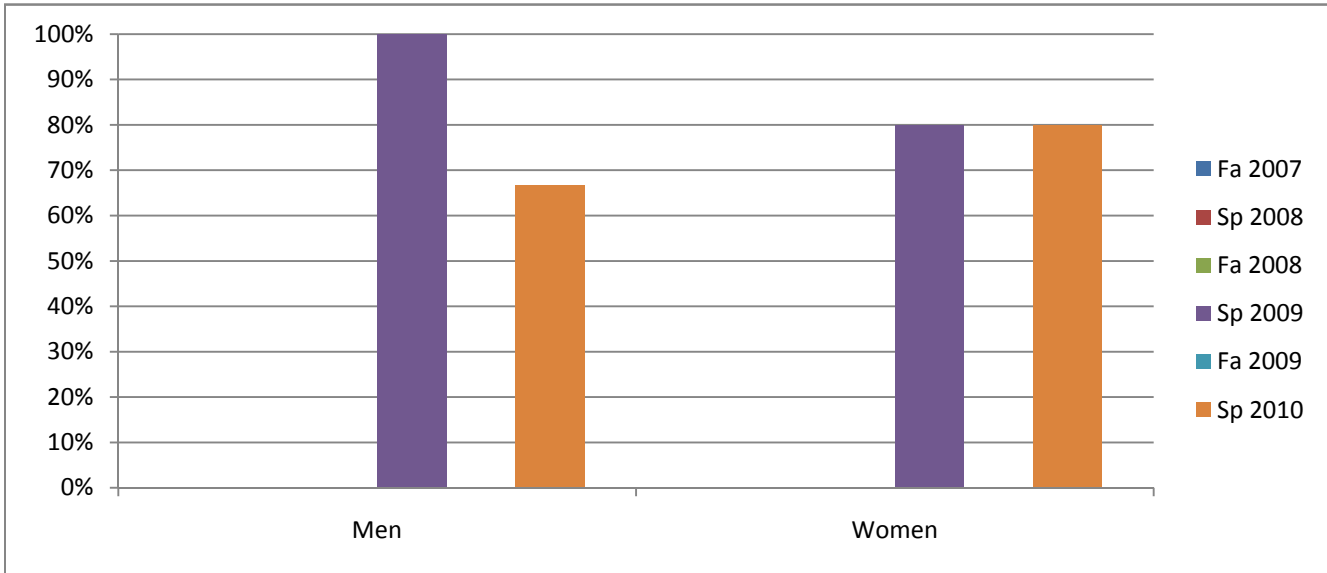

Chabot  
 Success, Non-Success, and Withdrawal Rates By Semester  
 Course: PHOT 65

	Fa 2007	Sp 2008	Fa 2008	Sp 2009	Fa 2009	Sp 2010
Success	0%	0%	0%	88%	0%	76%
Non-Success	0%	0%	0%	0%	0%	0%
Withdrawal	0%	0%	0%	13%	0%	24%
Total Percent	0%	0%	0%	100%	0%	100%
Total Enrolled	<b>0</b>	<b>0</b>	<b>0</b>	<b>24</b>	<b>0</b>	<b>21</b>

Chabot  
Success Rates By Gender and Semester  
Course: PHOT 65

	Fa 2007	Sp 2008	Fa 2008	Sp 2009	Fa 2009	Sp 2010
<b>Men</b>						
Success	0%	0%	0%	100%	0%	67%
Non-Success	0%	0%	0%	0%	0%	0%
Withdrawal	0%	0%	0%	0%	0%	33%
Total Percent	0%	0%	0%	100%	0%	100%
Total Enrolled	<b>0</b>	<b>0</b>	<b>0</b>	<b>9</b>	<b>0</b>	<b>6</b>
<b>Women</b>						
Success	0%	0%	0%	80%	0%	80%
Non-Success	0%	0%	0%	0%	0%	0%
Withdrawal	0%	0%	0%	20%	0%	20%
Total Percent	0%	0%	0%	100%	0%	100%
Total Enrolled	<b>0</b>	<b>0</b>	<b>0</b>	<b>15</b>	<b>0</b>	<b>15</b>