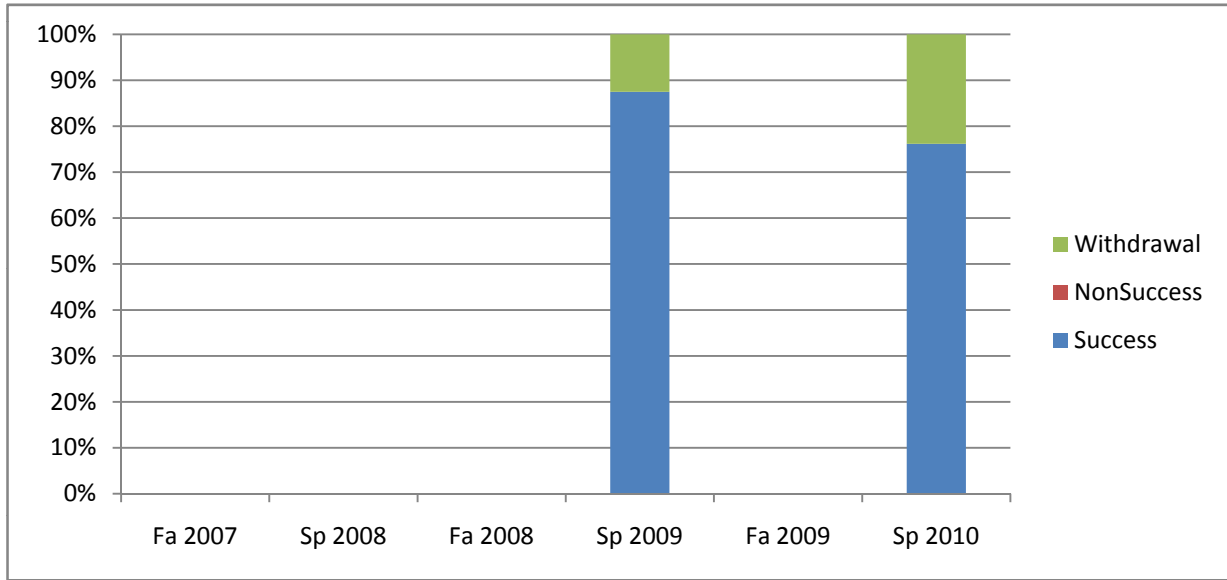

Chabot  
 Success, Non-Success, and Withdrawal Rates By Semester  
 Course: PHOT 65

	Fa 2007	Sp 2008	Fa 2008	Sp 2009	Fa 2009	Sp 2010
Success	0%	0%	0%	88%	0%	76%
Non-Success	0%	0%	0%	0%	0%	0%
Withdrawal	0%	0%	0%	13%	0%	24%
Total Percent	0%	0%	0%	100%	0%	100%
Total Enrolled	<b>0</b>	<b>0</b>	<b>0</b>	<b>24</b>	<b>0</b>	<b>21</b>

Chabot  
Success Rates By Gender and Semester  
Course: PHOT 65

	Fa 2007	Sp 2008	Fa 2008	Sp 2009	Fa 2009	Sp 2010
<b>Men</b>						
Success	0%	0%	0%	100%	0%	67%
Non-Success	0%	0%	0%	0%	0%	0%
Withdrawal	0%	0%	0%	0%	0%	33%
Total Percent	0%	0%	0%	100%	0%	100%
Total Enrolled	<b>0</b>	<b>0</b>	<b>0</b>	<b>9</b>	<b>0</b>	<b>6</b>
<b>Women</b>						
Success	0%	0%	0%	80%	0%	80%
Non-Success	0%	0%	0%	0%	0%	0%
Withdrawal	0%	0%	0%	20%	0%	20%
Total Percent	0%	0%	0%	100%	0%	100%
Total Enrolled	<b>0</b>	<b>0</b>	<b>0</b>	<b>15</b>	<b>0</b>	<b>15</b>