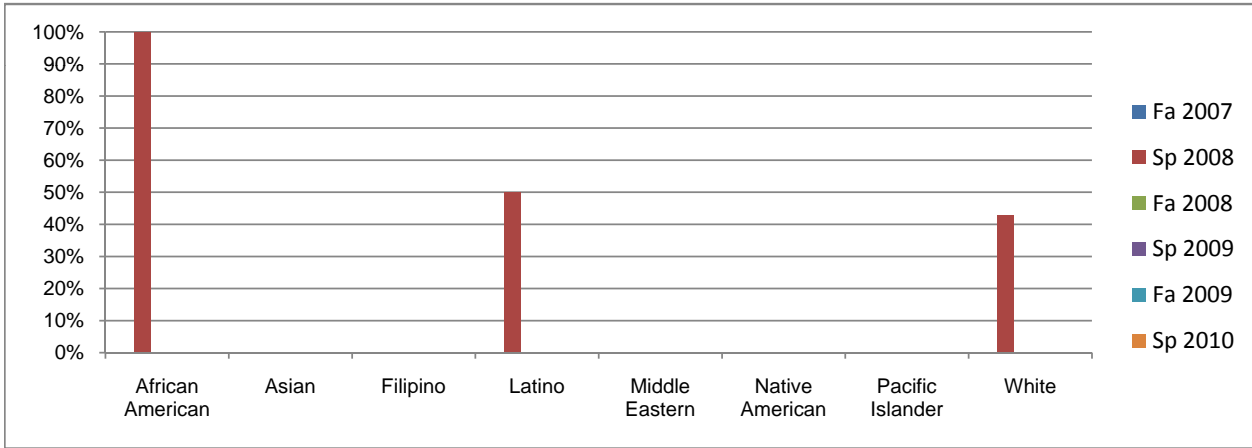

Chabot
Success Rates By Ethnicity and Semester
Course: RELS 4902

	Fa 2007	Sp 2008	Fa 2008	Sp 2009	Fa 2009	Sp 2010
African American						
Success	0%	100%	0%	0%	0%	0%
Non-Success	0%	0%	0%	0%	0%	0%
Withdrawal	0%	0%	0%	0%	0%	0%
Total Percent	0%	100%	0%	0%	0%	0%
Total Enrolled	0	1	0	0	0	0
Asian						
Success	0%	0%	0%	0%	0%	0%
Non-Success	0%	0%	0%	0%	0%	0%
Withdrawal	0%	0%	0%	0%	0%	0%
Total Percent	0%	0%	0%	0%	0%	0%
Total Enrolled	0	0	0	0	0	0
Filipino						
Success	0%	0%	0%	0%	0%	0%
Non-Success	0%	0%	0%	0%	0%	0%
Withdrawal	0%	0%	0%	0%	0%	0%
Total Percent	0%	0%	0%	0%	0%	0%
Total Enrolled	0	0	0	0	0	0
Latino						
Success	0%	50%	0%	0%	0%	0%
Non-Success	0%	25%	0%	0%	0%	0%
Withdrawal	0%	25%	0%	0%	0%	0%
Total Percent	0%	100%	0%	0%	0%	0%
Total Enrolled	0	4	0	0	0	0
Middle Eastern						
Success	0%	0%	0%	0%	0%	0%
Non-Success	0%	0%	0%	0%	0%	0%
Withdrawal	0%	0%	0%	0%	0%	0%
Total Percent	0%	0%	0%	0%	0%	0%
Total Enrolled	0	0	0	0	0	0
Native American						
Success	0%	0%	0%	0%	0%	0%
Non-Success	0%	0%	0%	0%	0%	0%
Withdrawal	0%	0%	0%	0%	0%	0%
Total Percent	0%	0%	0%	0%	0%	0%
Total Enrolled	0	0	0	0	0	0
Pacific Islander						
Success	0%	0%	0%	0%	0%	0%
Non-Success	0%	0%	0%	0%	0%	0%
Withdrawal	0%	0%	0%	0%	0%	0%
Total Percent	0%	0%	0%	0%	0%	0%
Total Enrolled	0	0	0	0	0	0
White						
Success	0%	43%	0%	0%	0%	0%
Non-Success	0%	14%	0%	0%	0%	0%
Withdrawal	0%	43%	0%	0%	0%	0%
Total Percent	0%	100%	0%	0%	0%	0%
Total Enrolled	0	7	0	0	0	0