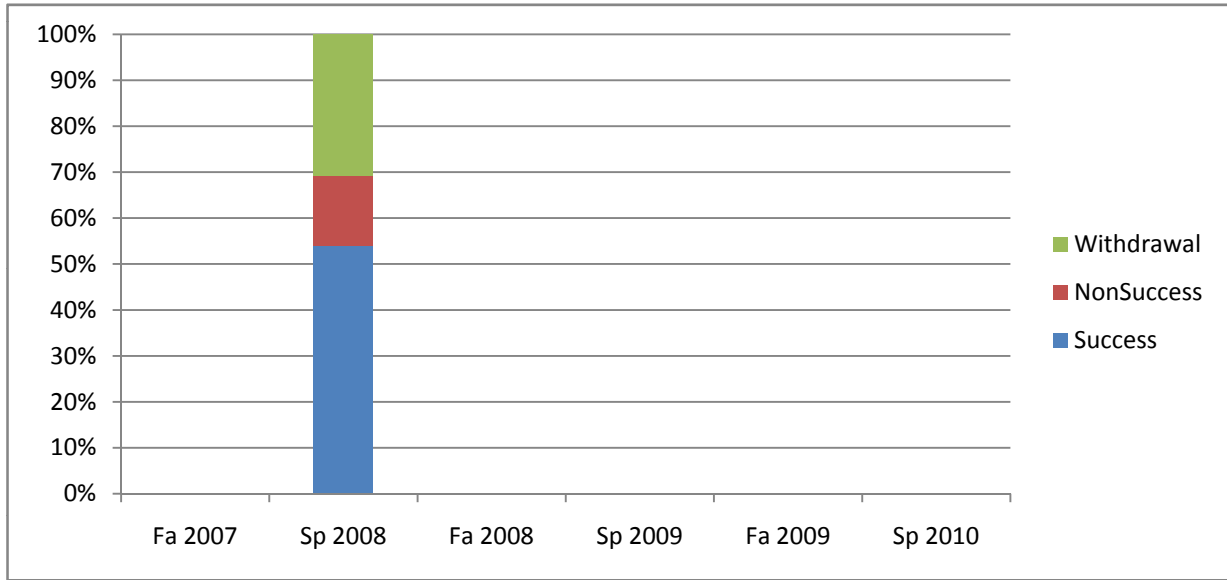

Chabot  
 Success, Non-Success, and Withdrawal Rates By Semester  
 Course: RELS 4902

	Fa 2007	Sp 2008	Fa 2008	Sp 2009	Fa 2009	Sp 2010
Success	0%	54%	0%	0%	0%	0%
Non-Success	0%	15%	0%	0%	0%	0%
Withdrawal	0%	31%	0%	0%	0%	0%
Total Percent	0%	100%	0%	0%	0%	0%
Total Enrolled	<b>0</b>	<b>13</b>	<b>0</b>	<b>0</b>	<b>0</b>	<b>0</b>

Chabot  
 Success Rates By Gender and Semester  
 Course: RELS 4902

	Fa 2007	Sp 2008	Fa 2008	Sp 2009	Fa 2009	Sp 2010
<b>Men</b>						
Success	0%	50%	0%	0%	0%	0%
Non-Success	0%	33%	0%	0%	0%	0%
Withdrawal	0%	17%	0%	0%	0%	0%
Total Percent	0%	100%	0%	0%	0%	0%
Total Enrolled	<b>0</b>	<b>6</b>	<b>0</b>	<b>0</b>	<b>0</b>	<b>0</b>
<b>Women</b>						
Success	0%	57%	0%	0%	0%	0%
Non-Success	0%	0%	0%	0%	0%	0%
Withdrawal	0%	43%	0%	0%	0%	0%
Total Percent	0%	100%	0%	0%	0%	0%
Total Enrolled	<b>0</b>	<b>7</b>	<b>0</b>	<b>0</b>	<b>0</b>	<b>0</b>