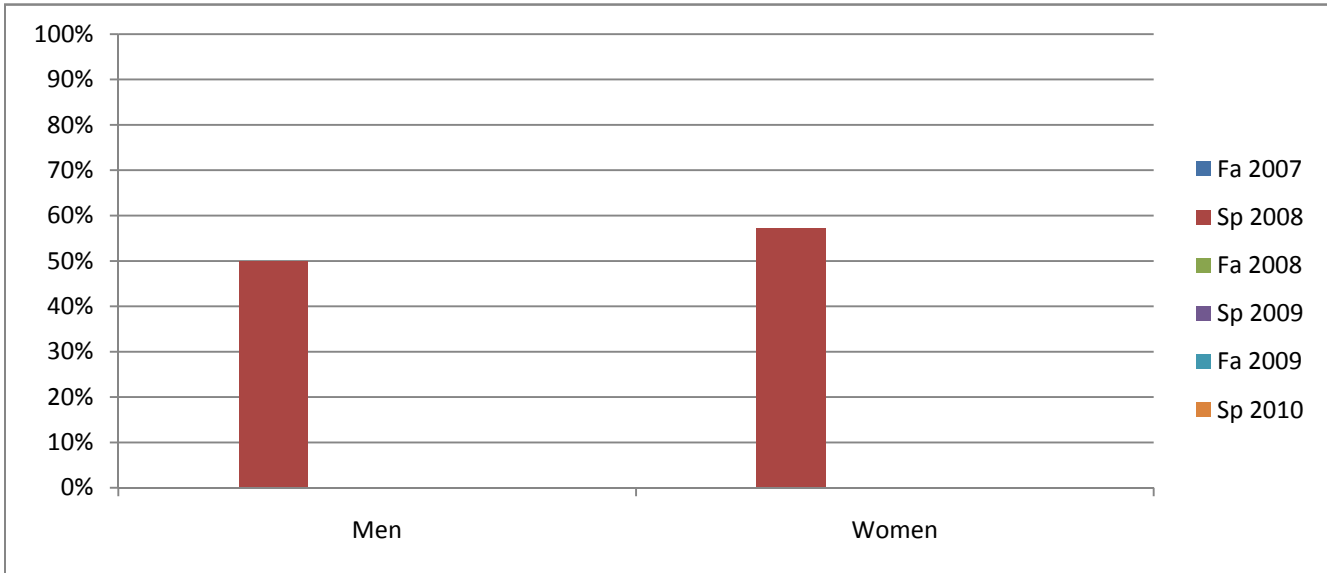

Chabot  
 Success, Non-Success, and Withdrawal Rates By Semester  
 Course: RELS 4902

	Fa 2007	Sp 2008	Fa 2008	Sp 2009	Fa 2009	Sp 2010
Success	0%	54%	0%	0%	0%	0%
Non-Success	0%	15%	0%	0%	0%	0%
Withdrawal	0%	31%	0%	0%	0%	0%
Total Percent	0%	100%	0%	0%	0%	0%
Total Enrolled	<b>0</b>	<b>13</b>	<b>0</b>	<b>0</b>	<b>0</b>	<b>0</b>

Chabot  
 Success Rates By Gender and Semester  
 Course: RELS 4902

	Fa 2007	Sp 2008	Fa 2008	Sp 2009	Fa 2009	Sp 2010
<b>Men</b>						
Success	0%	50%	0%	0%	0%	0%
Non-Success	0%	33%	0%	0%	0%	0%
Withdrawal	0%	17%	0%	0%	0%	0%
Total Percent	0%	100%	0%	0%	0%	0%
Total Enrolled	<b>0</b>	<b>6</b>	<b>0</b>	<b>0</b>	<b>0</b>	<b>0</b>
<b>Women</b>						
Success	0%	57%	0%	0%	0%	0%
Non-Success	0%	0%	0%	0%	0%	0%
Withdrawal	0%	43%	0%	0%	0%	0%
Total Percent	0%	100%	0%	0%	0%	0%
Total Enrolled	<b>0</b>	<b>7</b>	<b>0</b>	<b>0</b>	<b>0</b>	<b>0</b>