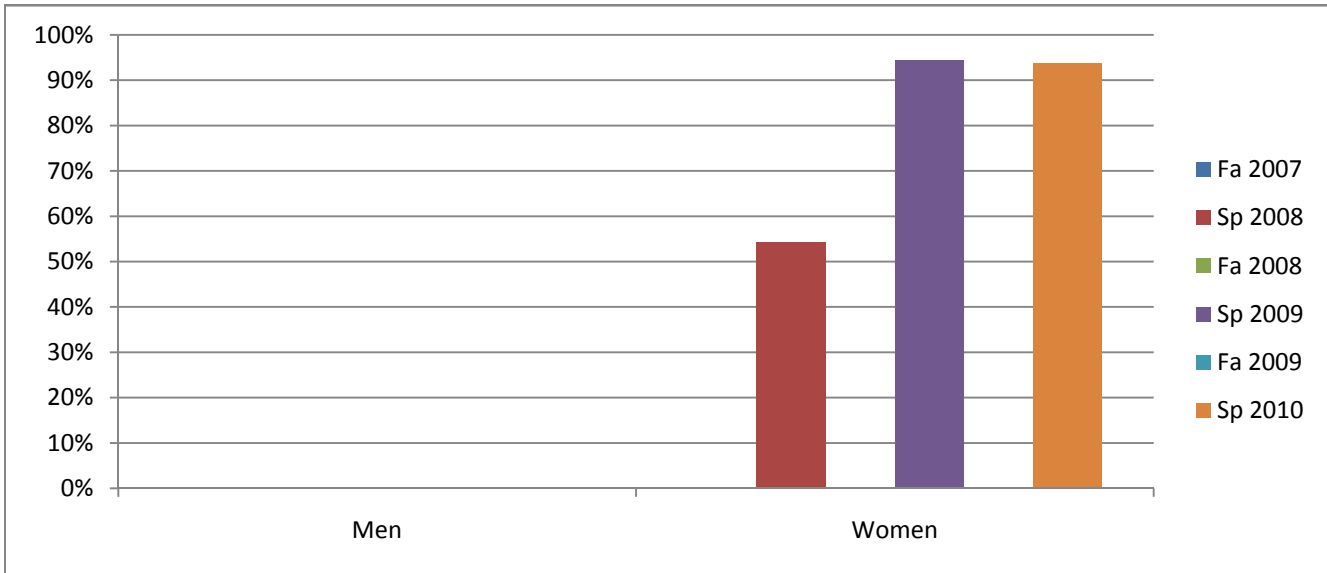

Chabot  
 Success, Non-Success, and Withdrawal Rates By Semester  
 Course: ECD 88

	Fa 2007	Sp 2008	Fa 2008	Sp 2009	Fa 2009	Sp 2010
Success	0%	53%	0%	94%	0%	94%
Non-Success	0%	0%	0%	6%	0%	6%
Withdrawal	0%	47%	0%	0%	0%	0%
Total Percent	0%	100%	0%	100%	0%	100%
Total Enrolled	<b>0</b>	<b>36</b>	<b>0</b>	<b>18</b>	<b>0</b>	<b>16</b>

Chabot  
 Success Rates By Gender and Semester  
 Course: ECD 88

	Fa 2007	Sp 2008	Fa 2008	Sp 2009	Fa 2009	Sp 2010
<b>Men</b>						
Success	0%	0%	0%	0%	0%	0%
Non-Success	0%	0%	0%	0%	0%	0%
Withdrawal	0%	0%	0%	0%	0%	0%
Total Percent	0%	0%	0%	0%	0%	0%
Total Enrolled	<b>0</b>	<b>0</b>	<b>0</b>	<b>0</b>	<b>0</b>	<b>0</b>
<b>Women</b>						
Success	0%	54%	0%	94%	0%	94%
Non-Success	0%	0%	0%	6%	0%	6%
Withdrawal	0%	46%	0%	0%	0%	0%
Total Percent	0%	100%	0%	100%	0%	100%
Total Enrolled	<b>0</b>	<b>35</b>	<b>0</b>	<b>18</b>	<b>0</b>	<b>16</b>