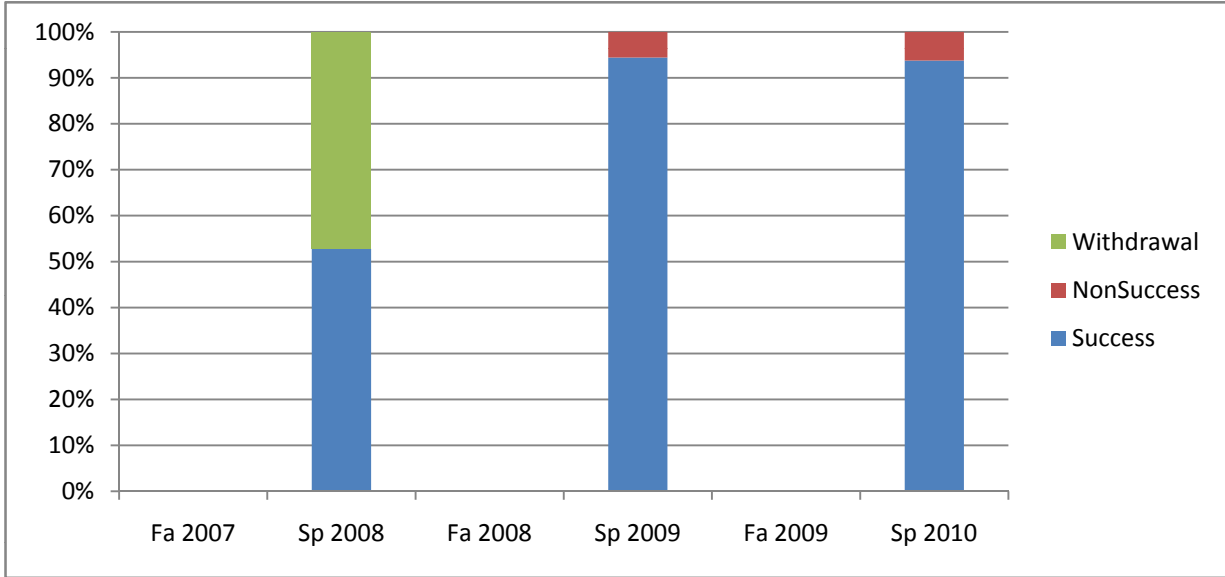

Chabot  
 Success, Non-Success, and Withdrawal Rates By Semester  
 Course: ECD 88

	Fa 2007	Sp 2008	Fa 2008	Sp 2009	Fa 2009	Sp 2010
Success	0%	53%	0%	94%	0%	94%
Non-Success	0%	0%	0%	6%	0%	6%
Withdrawal	0%	47%	0%	0%	0%	0%
Total Percent	0%	100%	0%	100%	0%	100%
Total Enrolled	<b>0</b>	<b>36</b>	<b>0</b>	<b>18</b>	<b>0</b>	<b>16</b>

Chabot  
 Success Rates By Gender and Semester  
 Course: ECD 88

	Fa 2007	Sp 2008	Fa 2008	Sp 2009	Fa 2009	Sp 2010
<b>Men</b>						
Success	0%	0%	0%	0%	0%	0%
Non-Success	0%	0%	0%	0%	0%	0%
Withdrawal	0%	0%	0%	0%	0%	0%
Total Percent	0%	0%	0%	0%	0%	0%
Total Enrolled	<b>0</b>	<b>0</b>	<b>0</b>	<b>0</b>	<b>0</b>	<b>0</b>
<b>Women</b>						
Success	0%	54%	0%	94%	0%	94%
Non-Success	0%	0%	0%	6%	0%	6%
Withdrawal	0%	46%	0%	0%	0%	0%
Total Percent	0%	100%	0%	100%	0%	100%
Total Enrolled	<b>0</b>	<b>35</b>	<b>0</b>	<b>18</b>	<b>0</b>	<b>16</b>