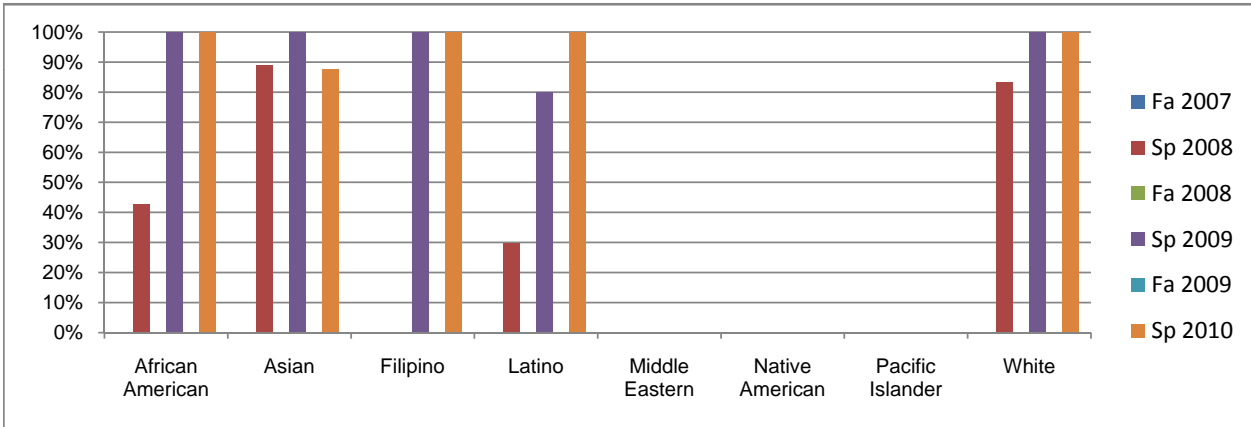

Chabot
Success Rates By Ethnicity and Semester
Course: ECD 88

	Fa 2007	Sp 2008	Fa 2008	Sp 2009	Fa 2009	Sp 2010
African American						
Success	0%	43%	0%	100%	0%	100%
Non-Success	0%	0%	0%	0%	0%	0%
Withdrawal	0%	57%	0%	0%	0%	0%
Total Percent	0%	100%	0%	100%	0%	100%
Total Enrolled	0	7	0	2	0	1
Asian						
Success	0%	89%	0%	100%	0%	88%
Non-Success	0%	0%	0%	0%	0%	13%
Withdrawal	0%	11%	0%	0%	0%	0%
Total Percent	0%	100%	0%	100%	0%	100%
Total Enrolled	0	9	0	7	0	8
Filipino						
Success	0%	0%	0%	100%	0%	100%
Non-Success	0%	0%	0%	0%	0%	0%
Withdrawal	0%	100%	0%	0%	0%	0%
Total Percent	0%	100%	0%	100%	0%	100%
Total Enrolled	0	1	0	2	0	1
Latino						
Success	0%	30%	0%	80%	0%	100%
Non-Success	0%	0%	0%	20%	0%	0%
Withdrawal	0%	70%	0%	0%	0%	0%
Total Percent	0%	100%	0%	100%	0%	100%
Total Enrolled	0	10	0	5	0	2
Middle Eastern						
Success	0%	0%	0%	0%	0%	0%
Non-Success	0%	0%	0%	0%	0%	0%
Withdrawal	0%	0%	0%	0%	0%	0%
Total Percent	0%	0%	0%	0%	0%	0%
Total Enrolled	0	0	0	0	0	0
Native American						
Success	0%	0%	0%	0%	0%	0%
Non-Success	0%	0%	0%	0%	0%	0%
Withdrawal	0%	100%	0%	0%	0%	0%
Total Percent	0%	100%	0%	0%	0%	0%
Total Enrolled	0	1	0	0	0	0
Pacific Islander						
Success	0%	0%	0%	0%	0%	0%
Non-Success	0%	0%	0%	0%	0%	0%
Withdrawal	0%	0%	0%	0%	0%	0%
Total Percent	0%	0%	0%	0%	0%	0%
Total Enrolled	0	0	0	0	0	0
White						
Success	0%	83%	0%	100%	0%	100%
Non-Success	0%	0%	0%	0%	0%	0%
Withdrawal	0%	17%	0%	0%	0%	0%
Total Percent	0%	100%	0%	100%	0%	100%
Total Enrolled	0	6	0	1	0	4