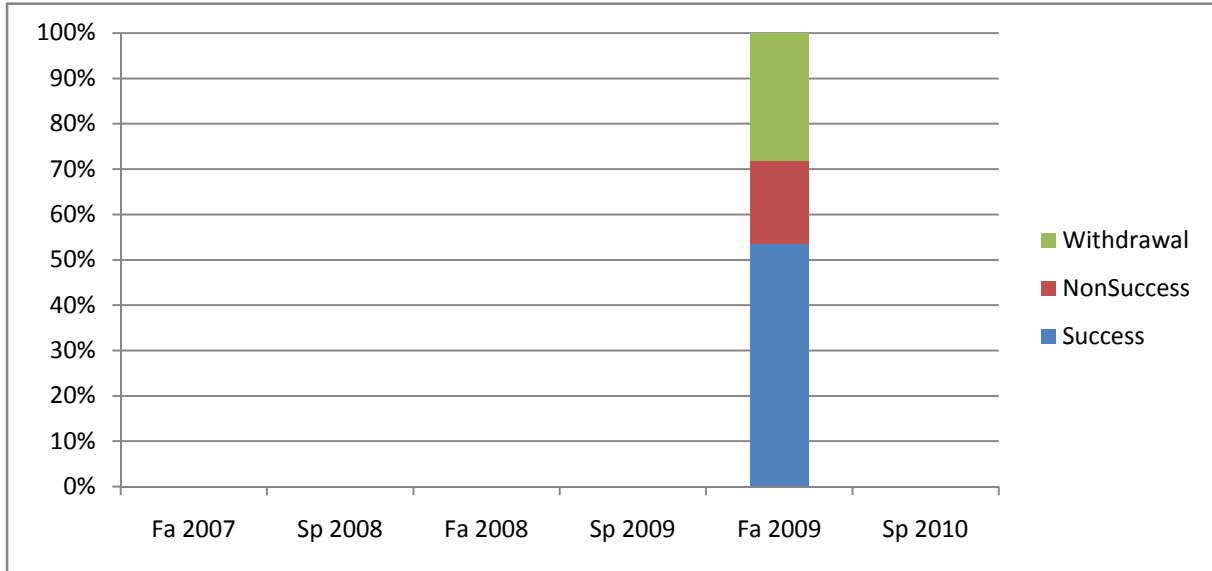

Chabot
 Success, Non-Success, and Withdrawal Rates By Semester
 Course: POLI 40

	Fa 2007	Sp 2008	Fa 2008	Sp 2009	Fa 2009	Sp 2010
Success	0%	0%	0%	0%	54%	0%
Non-Success	0%	0%	0%	0%	18%	0%
Withdrawal	0%	0%	0%	0%	28%	0%
Total Percent	0%	0%	0%	0%	100%	0%
Total Enrolled	0	0	0	0	71	0

Chabot
 Success Rates By Gender and Semester
 Course: POLI 40

	Fa 2007	Sp 2008	Fa 2008	Sp 2009	Fa 2009	Sp 2010
Men						
Success	0%	0%	0%	0%	53%	0%
Non-Success	0%	0%	0%	0%	20%	0%
Withdrawal	0%	0%	0%	0%	28%	0%
Total Percent	0%	0%	0%	0%	100%	0%
Total Enrolled	0	0	0	0	40	0
Women						
Success	0%	0%	0%	0%	57%	0%
Non-Success	0%	0%	0%	0%	18%	0%
Withdrawal	0%	0%	0%	0%	25%	0%
Total Percent	0%	0%	0%	0%	100%	0%
Total Enrolled	0	0	0	0	28	0