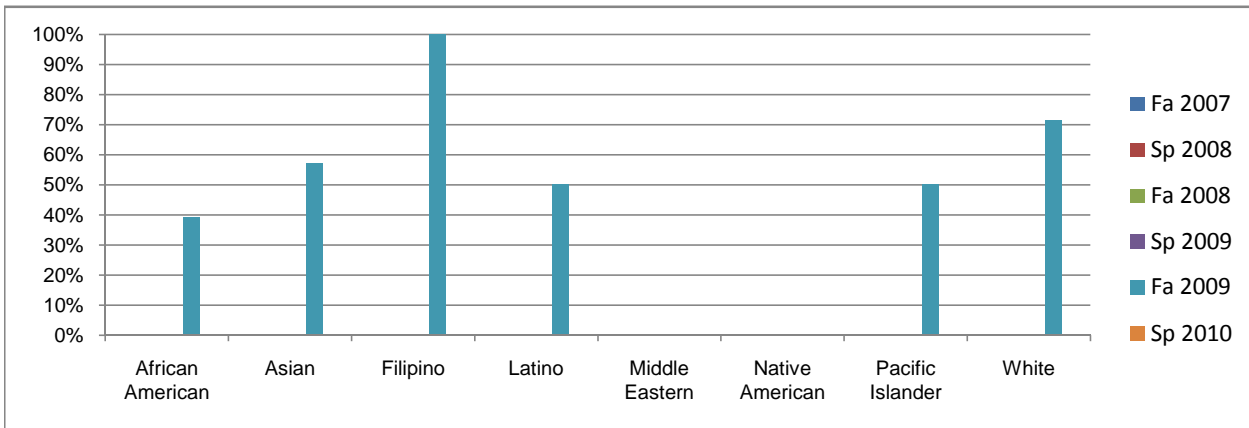

Chabot
Success Rates By Ethnicity and Semester
Course: POLI 40

	Fa 2007	Sp 2008	Fa 2008	Sp 2009	Fa 2009	Sp 2010
African American						
Success	0%	0%	0%	0%	39%	0%
Non-Success	0%	0%	0%	0%	22%	0%
Withdrawal	0%	0%	0%	0%	39%	0%
Total Percent	0%	0%	0%	0%	100%	0%
Total Enrolled	0	0	0	0	23	0
Asian						
Success	0%	0%	0%	0%	57%	0%
Non-Success	0%	0%	0%	0%	14%	0%
Withdrawal	0%	0%	0%	0%	29%	0%
Total Percent	0%	0%	0%	0%	100%	0%
Total Enrolled	0	0	0	0	7	0
Filipino						
Success	0%	0%	0%	0%	100%	0%
Non-Success	0%	0%	0%	0%	0%	0%
Withdrawal	0%	0%	0%	0%	0%	0%
Total Percent	0%	0%	0%	0%	100%	0%
Total Enrolled	0	0	0	0	1	0
Latino						
Success	0%	0%	0%	0%	50%	0%
Non-Success	0%	0%	0%	0%	33%	0%
Withdrawal	0%	0%	0%	0%	17%	0%
Total Percent	0%	0%	0%	0%	100%	0%
Total Enrolled	0	0	0	0	18	0
Middle Eastern						
Success	0%	0%	0%	0%	0%	0%
Non-Success	0%	0%	0%	0%	0%	0%
Withdrawal	0%	0%	0%	0%	0%	0%
Total Percent	0%	0%	0%	0%	0%	0%
Total Enrolled	0	0	0	0	0	0
Native American						
Success	0%	0%	0%	0%	0%	0%
Non-Success	0%	0%	0%	0%	0%	0%
Withdrawal	0%	0%	0%	0%	0%	0%
Total Percent	0%	0%	0%	0%	0%	0%
Total Enrolled	0	0	0	0	0	0
Pacific Islander						
Success	0%	0%	0%	0%	50%	0%
Non-Success	0%	0%	0%	0%	0%	0%
Withdrawal	0%	0%	0%	0%	50%	0%
Total Percent	0%	0%	0%	0%	100%	0%
Total Enrolled	0	0	0	0	2	0
White						
Success	0%	0%	0%	0%	71%	0%
Non-Success	0%	0%	0%	0%	7%	0%
Withdrawal	0%	0%	0%	0%	21%	0%
Total Percent	0%	0%	0%	0%	100%	0%
Total Enrolled	0	0	0	0	14	0