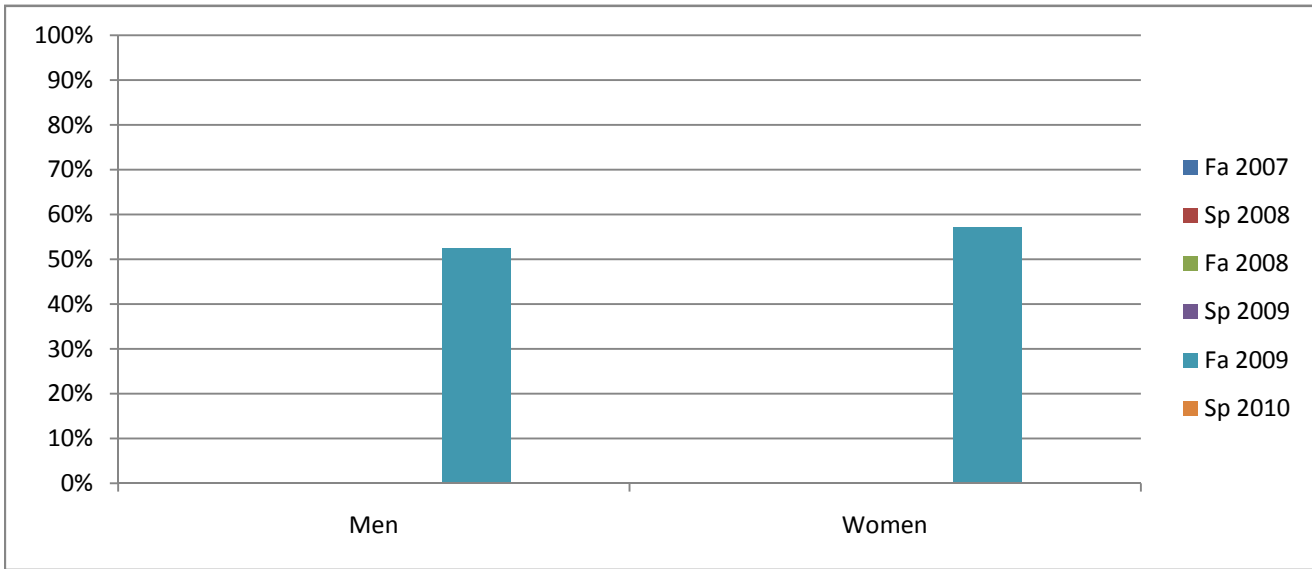

Chabot
 Success, Non-Success, and Withdrawal Rates By Semester
 Course: POLI 40

	Fa 2007	Sp 2008	Fa 2008	Sp 2009	Fa 2009	Sp 2010
Success	0%	0%	0%	0%	54%	0%
Non-Success	0%	0%	0%	0%	18%	0%
Withdrawal	0%	0%	0%	0%	28%	0%
Total Percent	0%	0%	0%	0%	100%	0%
Total Enrolled	0	0	0	0	71	0

Chabot
 Success Rates By Gender and Semester
 Course: POLI 40

	Fa 2007	Sp 2008	Fa 2008	Sp 2009	Fa 2009	Sp 2010
Men						
Success	0%	0%	0%	0%	53%	0%
Non-Success	0%	0%	0%	0%	20%	0%
Withdrawal	0%	0%	0%	0%	28%	0%
Total Percent	0%	0%	0%	0%	100%	0%
Total Enrolled	0	0	0	0	40	0
Women						
Success	0%	0%	0%	0%	57%	0%
Non-Success	0%	0%	0%	0%	18%	0%
Withdrawal	0%	0%	0%	0%	25%	0%
Total Percent	0%	0%	0%	0%	100%	0%
Total Enrolled	0	0	0	0	28	0