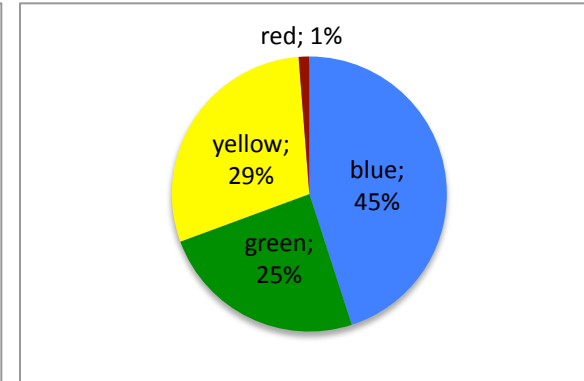

On 1/17/13 this division had 22.3% of seats open

HLTH

MEDA

NUTR

PHED

blue = all sections of course have open seats
green = some sections open, some have waitlist
yellow = all sections have waitlist
pink = all have waitlist, some of waitlists are full (class closed)
red = all waitlists are full (all closed)