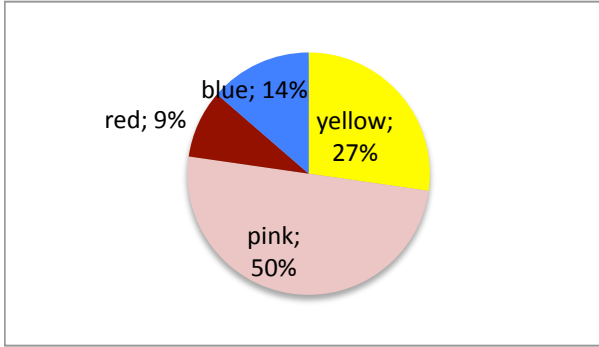

On 1/17/13 this division had 22.3% of seats open

HLTH

MEDA

NUTR

PHED

blue = all sections of course have open seats
green = some sections open, some have waitlist
yellow = all sections have waitlist
pink = all have waitlist, some of waitlists are full (class closed)
red = all waitlists are full (all closed)