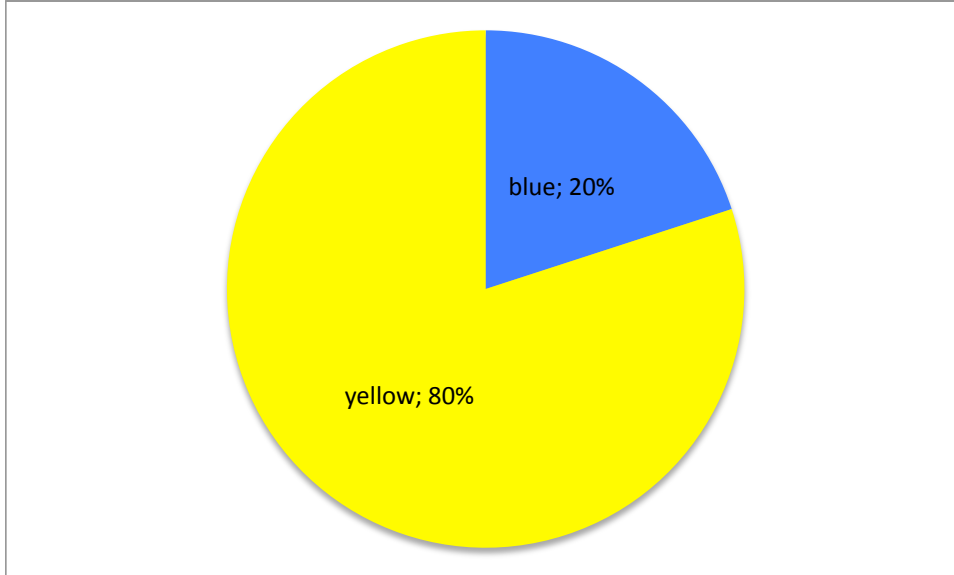

PSCN

blue = all sections of course have open seats
green = some sections open, some have waitlist
yellow = all sections have waitlist
pink = all have waitlist, some of waitlists are full (class closed)
red = all waitlists are full (all closed)