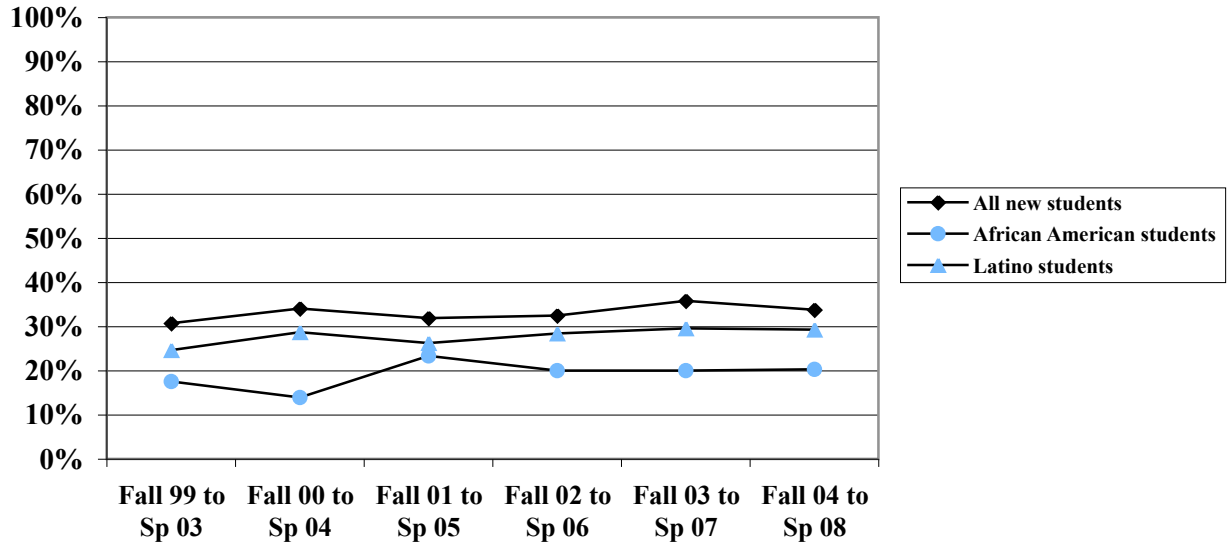

**Chabot College**  
**Percent Transfer-Directed after 4 years**  
**(12 earned units, attempted College English OR Math)**  
**New Student Cohorts: Fall 1999 through Fall 2004**

**Chabot College**  
**Transfer-Ready Rate after 4 years**  
**Percentage of Transfer-Ready (56+ transferable units, success in College English AND Math) out of Transfer-Directed**  
**New Student Cohorts: Fall 1999 through Fall 2004**

**Chabot College**  
**Percent Transfer-Ready after 4 years**  
**(56+ transferable units, success in College English AND Math)**  
**New Student Cohorts: Fall 1999 through Fall 2004**