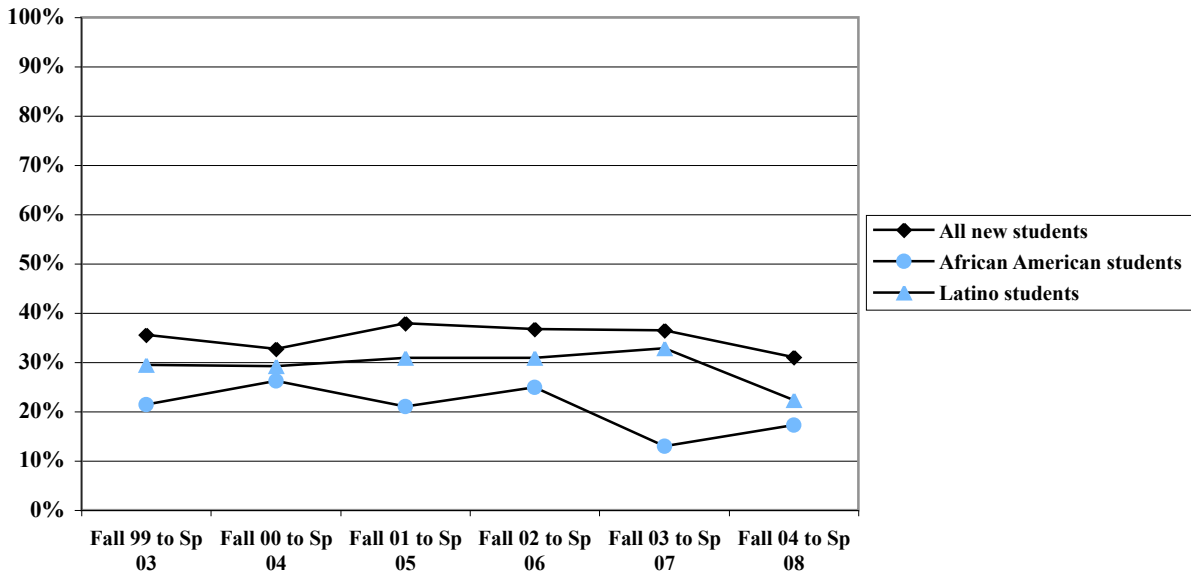

**Chabot College**  
**Percent Transfer-Directed after 4 years**  
**(12 earned units, attempted College English OR Math)**  
**New Student Cohorts: Fall 1999 through Fall 2004**

**Chabot College**  
**Transfer-Ready Rate after 4 years**  
**Percentage of Transfer-Ready (56+ transferable units, success in College English AND Math) out of Transfer-Directed**  
**New Student Cohorts: Fall 1999 through Fall 2004**

**Chabot College**  
**Percent Transfer-Ready after 4 years**  
**(56+ transferable units, success in College English AND Math)**  
**New Student Cohorts: Fall 1999 through Fall 2004**