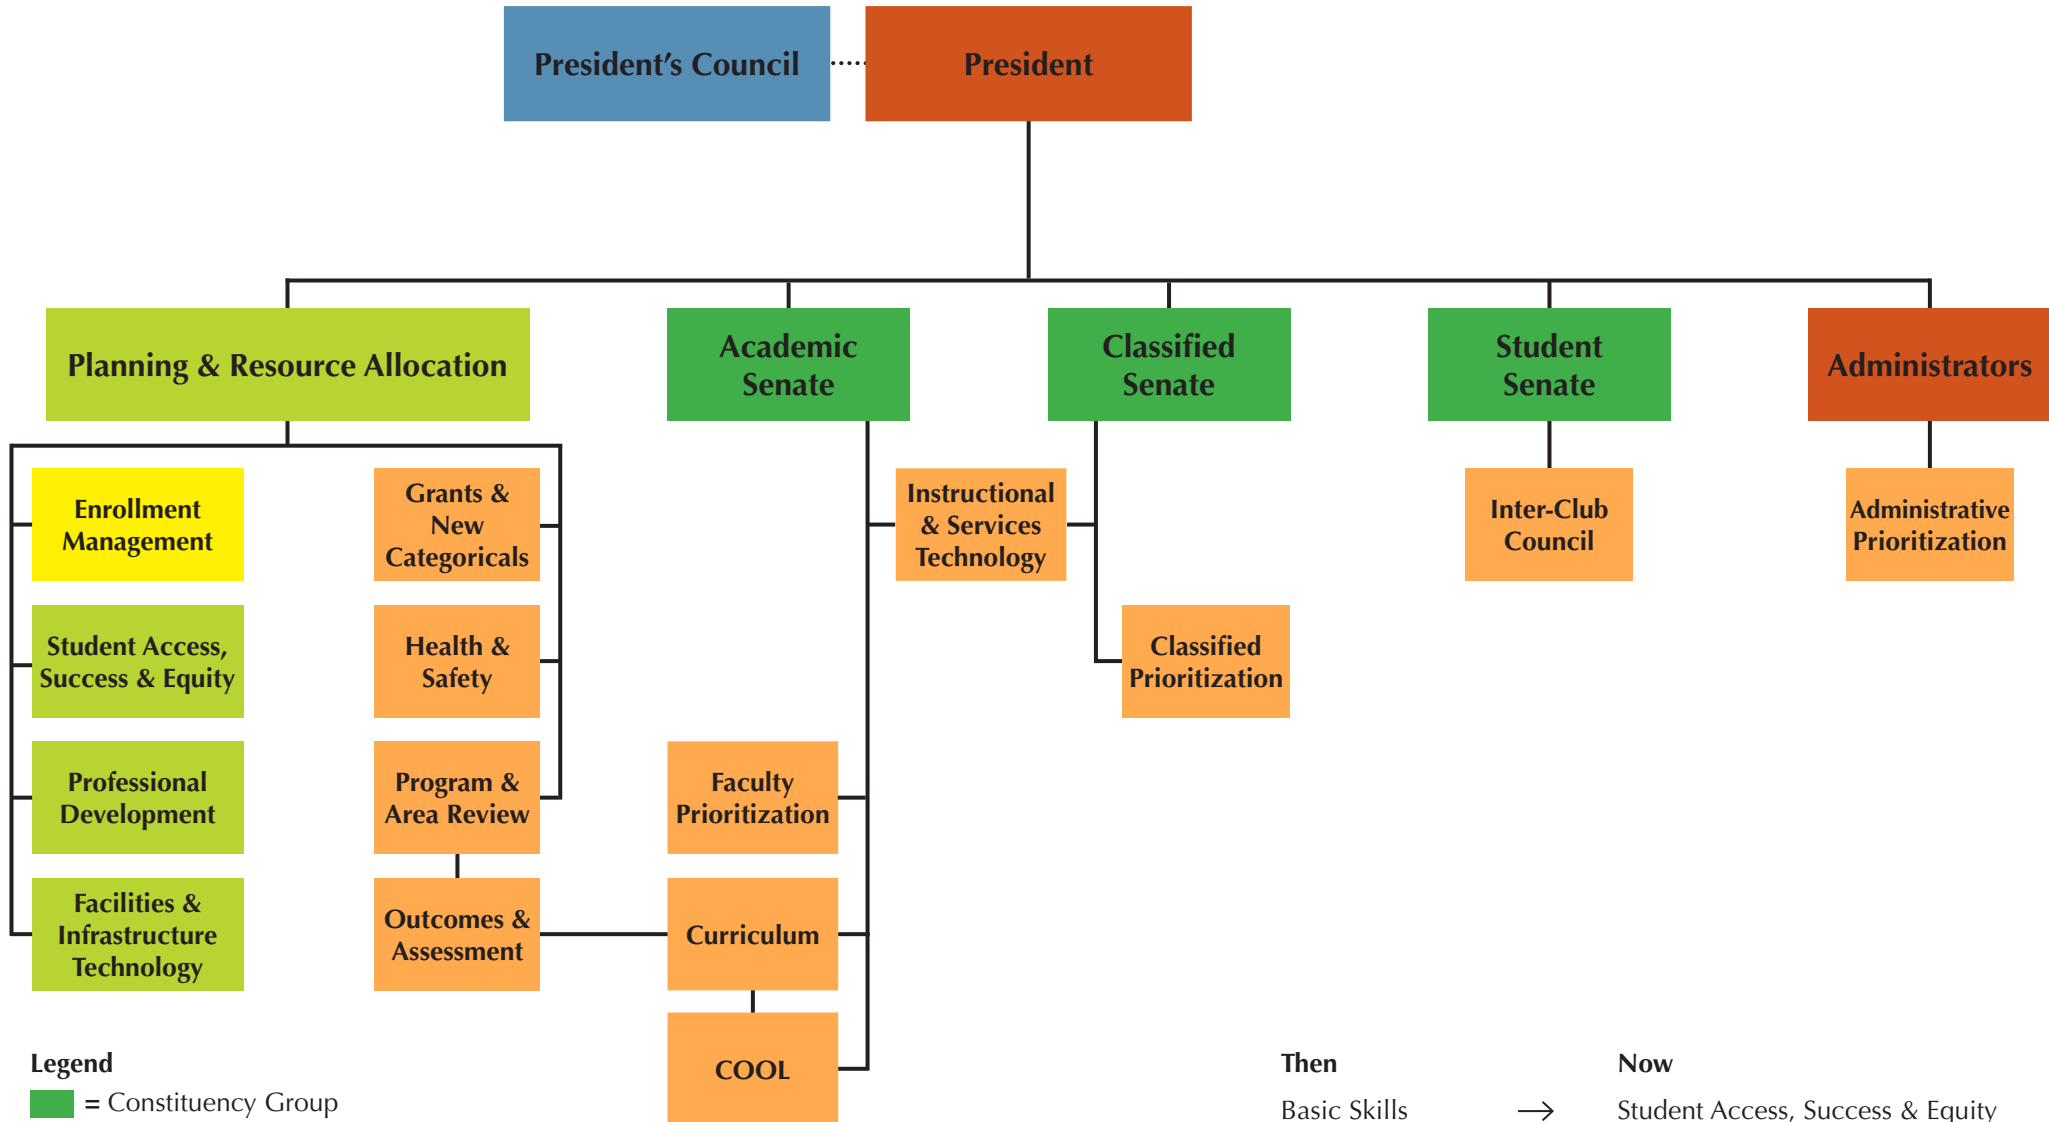

Shared Governance Structure

Chabot College

Legend

- = Constituency Group
- = Participatory Committee
- = Operational Subcommittee
- = Contractual (FA) Committee
- = Participatory + Advisory Committee
- = College Administration
- = Recommending to
- = Advisory to

Then

- Basic Skills
- College Budget
- Equity
- PRBC
- SLOAC
- SSSP
- Technology

Now

- Student Access, Success & Equity
- Planning & Resource Allocation
- Student Access, Success & Equity
- Planning & Resource Allocation
- Outcomes & Assessment
- Student Access, Success & Equity
- Instructional & Services Technology +
Facilities & Infrastructure Technology