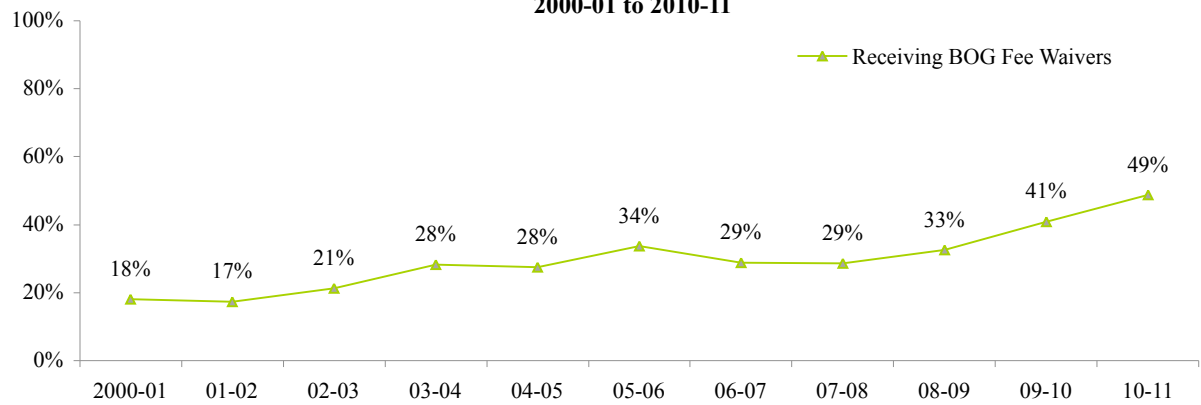

Fees per Unit at California Community Colleges

1990-90 to 2012-13

Chabot College

Percent of Students Receiving Board of Governors (BOG) Fee Waivers
2000-01 to 2010-11

-Source: California Community Colleges Chancellor's Office: Office of Communications