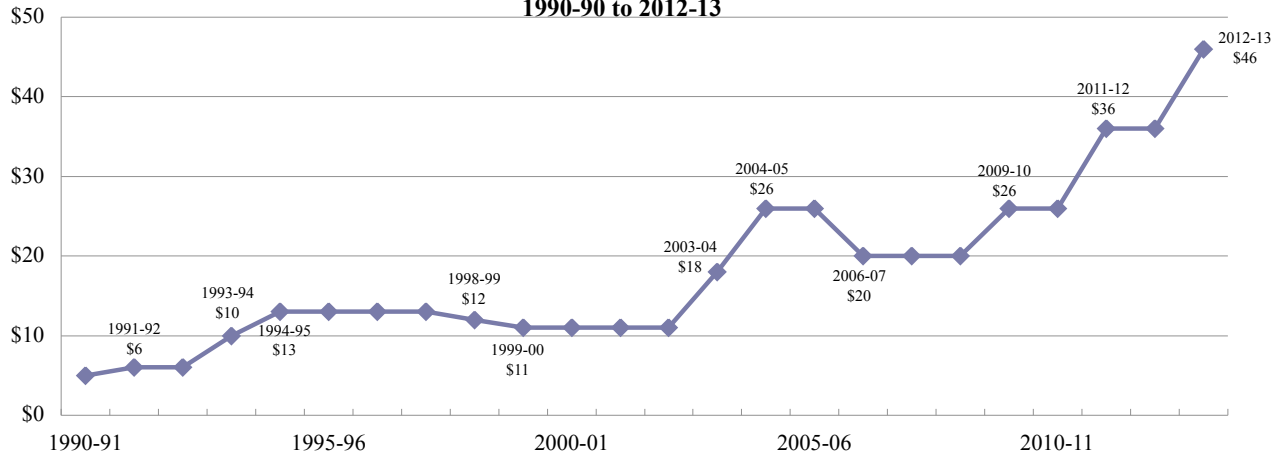

Fees per Unit at California Community Colleges

1990-90 to 2012-13

Chabot College

Percent of Students Receiving Board of Governors (BOG) Fee Waivers
2000-01 to 2010-11

-Source: California Community Colleges Chancellor's Office: Office of Communications