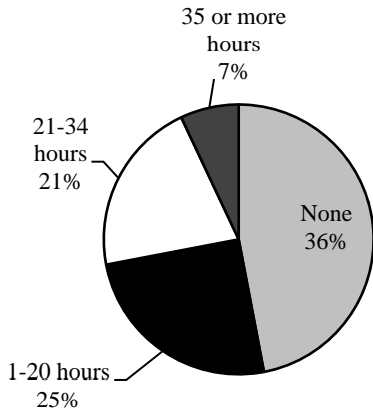

Chabot College Fall 2013 Student Accreditation Survey

Paid work hours per week by student type

Chabot College, Fall 2013
Paid working hours
Full-time Students

Chabot College, Fall 2013
Paid working hours
Part-time Students (6.0-11.5 units)