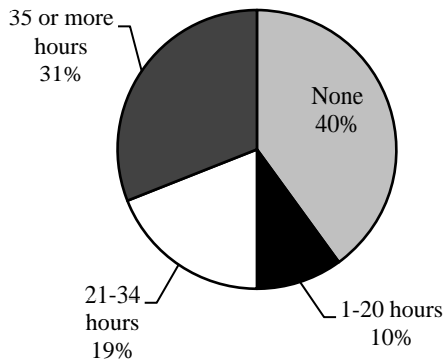

Chabot College, Fall 2013
Paid working hours
Part-time Students (0.5-5.5 units)