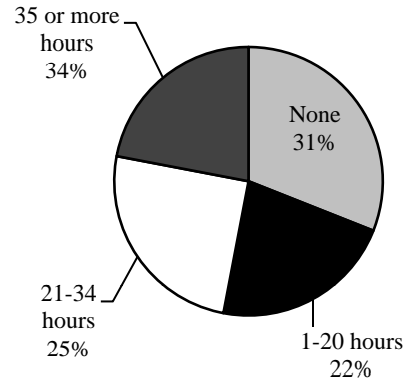

Chabot College Fall 2013 Student Accreditation Survey

Paid work hours per week by student type

Chabot College, Fall 2013
Paid working hours
Full-time Students

Chabot College, Fall 2013
Paid working hours
Part-time Students (6.0-11.5 units)