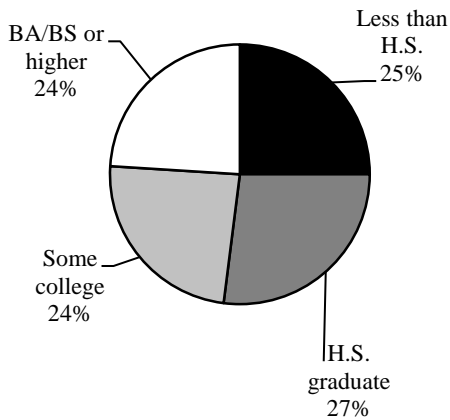

Chabot College Fall 2017 Student Accreditation Survey
Highest education level of either parent
by student type

Chabot College, Fall 2017
Parents' Highest Education Level
Full-time Students

Chabot College, Fall 2017
Parents' Highest Education Level
Part-time Students (6.0-11.5 units)

Chabot College, Fall 2017
Parents' Highest Education Level
Part-time Students (0.5-5.5 units)

Chabot College, Fall 2017
Parents' Highest Education Level
Evening/Saturday Students