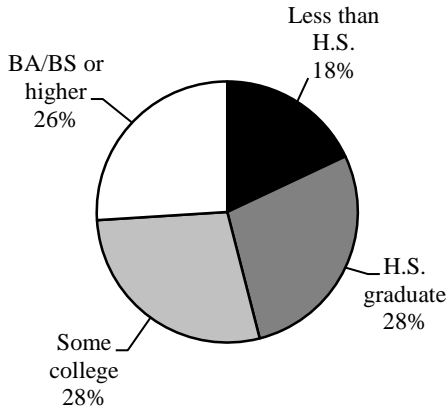

Chabot College Fall 2017 Student Accreditation Survey
Highest education level of either parent
by student type

Chabot College, Fall 2017
Parents' Highest Education Level
Full-time Students

Chabot College, Fall 2017
Parents' Highest Education Level
Part-time Students (6.0-11.5 units)

Chabot College, Fall 2017
Parents' Highest Education Level
Part-time Students (0.5-5.5 units)

Chabot College, Fall 2017
Parents' Highest Education Level
Evening/Saturday Students