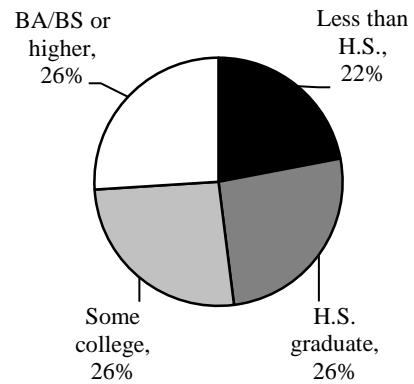

Chabot College Fall 2017 Student Accreditation Survey
Highest education level of either parent
by student type

Chabot College, Fall 2017
Parents' Highest Education Level
Full-time Students

Chabot College, Fall 2017
Parents' Highest Education Level
Part-time Students (6.0-11.5 units)

Chabot College, Fall 2017
Parents' Highest Education Level
Part-time Students (0.5-5.5 units)

Chabot College, Fall 2017
Parents' Highest Education Level
Evening/Saturday Students