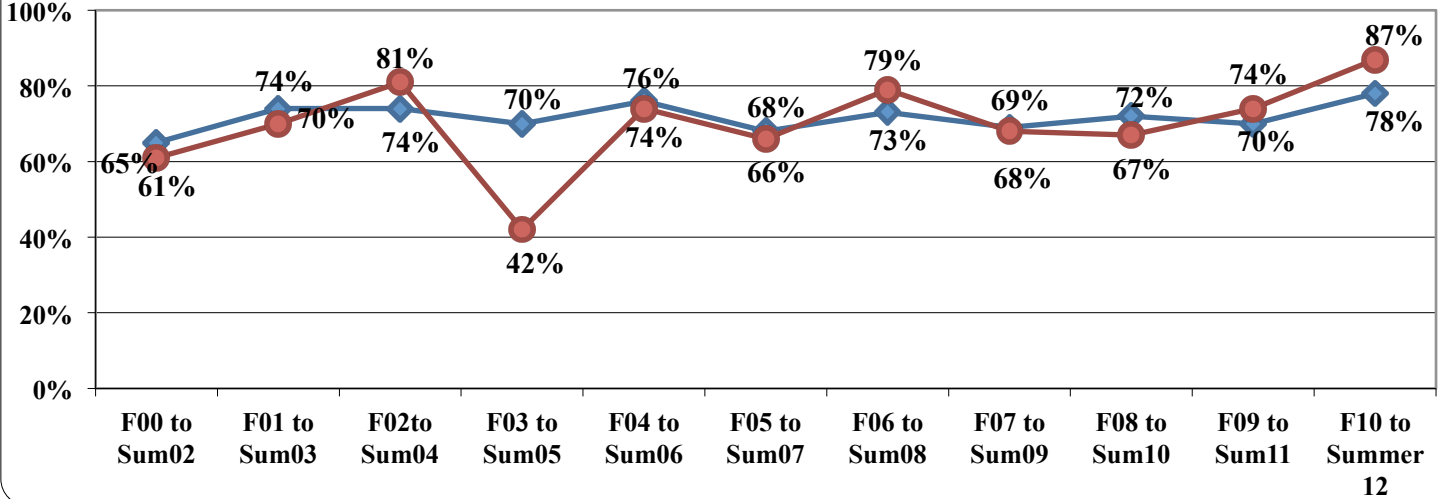

**Persistence Rates within 2 years
from Math 105 to Math 65/65A
Fall 00 to Fall 10 Cohorts**

**Persistence Rates within 2 years
from Math 65/65A to Math 55/55A
Fall 00 to Fall 10 Cohorts**

**Persistence Rates within 2 years
from Math 55/55A/54L to College-level Math
Fall 00 to Fall 10 Cohorts**