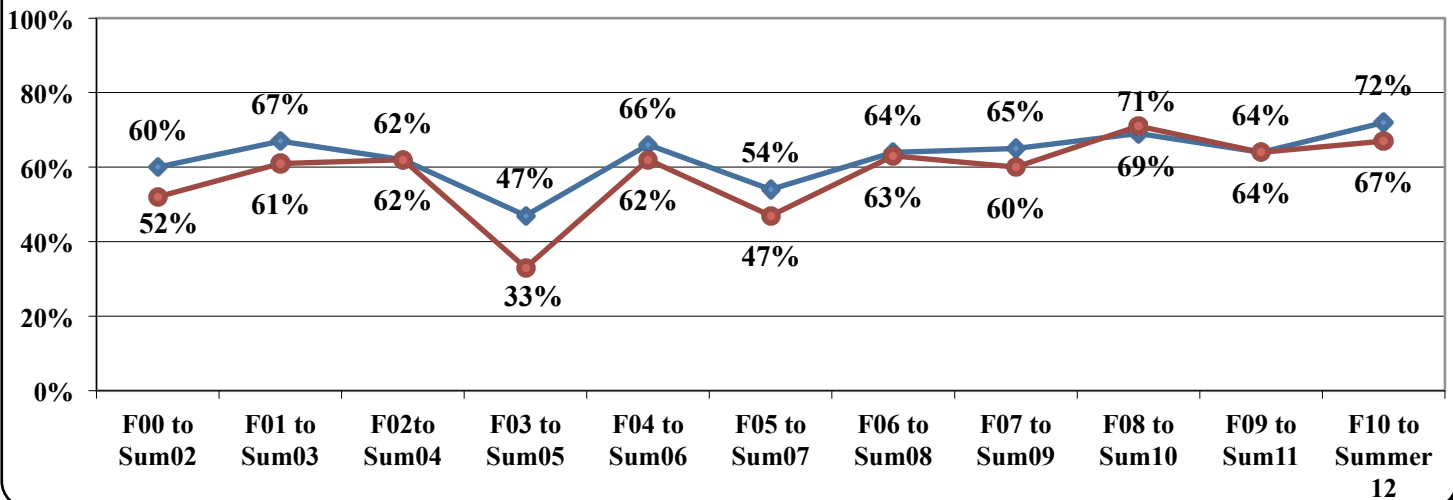

**Persistence Rates within 2 years
from Math 105 to Math 65/65A
Fall 00 to Fall 10 Cohorts**

**Persistence Rates within 2 years
from Math 65/65A to Math 55/55A
Fall 00 to Fall 10 Cohorts**

**Persistence Rates within 2 years
from Math 55/55A/54L to College-level Math
Fall 00 to Fall 10 Cohorts**