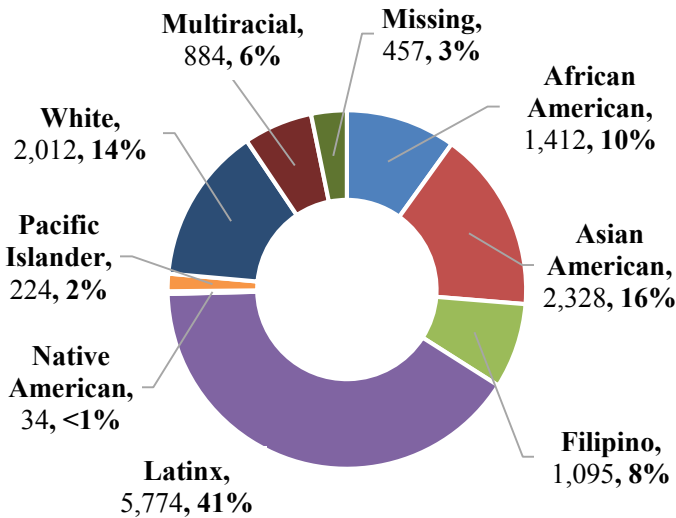

## Student Enrollment

Unduplicated Headcount	<b>14,220</b>
Full-Time Equivalent (FTES)	<b>4,318*</b>

\*From CCCCCO Data Mart

## Five-Year Trend (Headcount)

## Race-Ethnicity