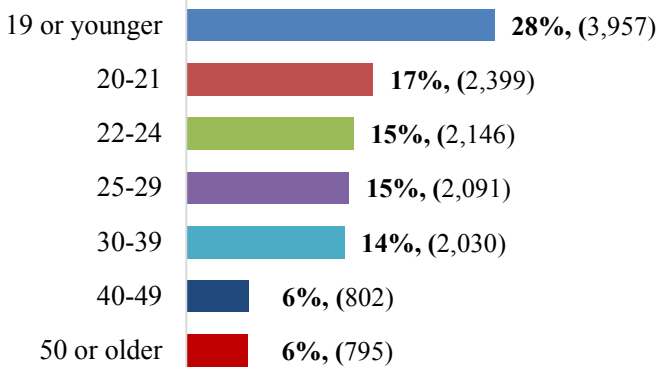

## Student Enrollment

Unduplicated Headcount	<b>14,220</b>
Full-Time Equivalent (FTES)	<b>4,318*</b>

\*From CCCCCO Data Mart

## Five-Year Trend (Headcount)

## Race-Ethnicity

## Age