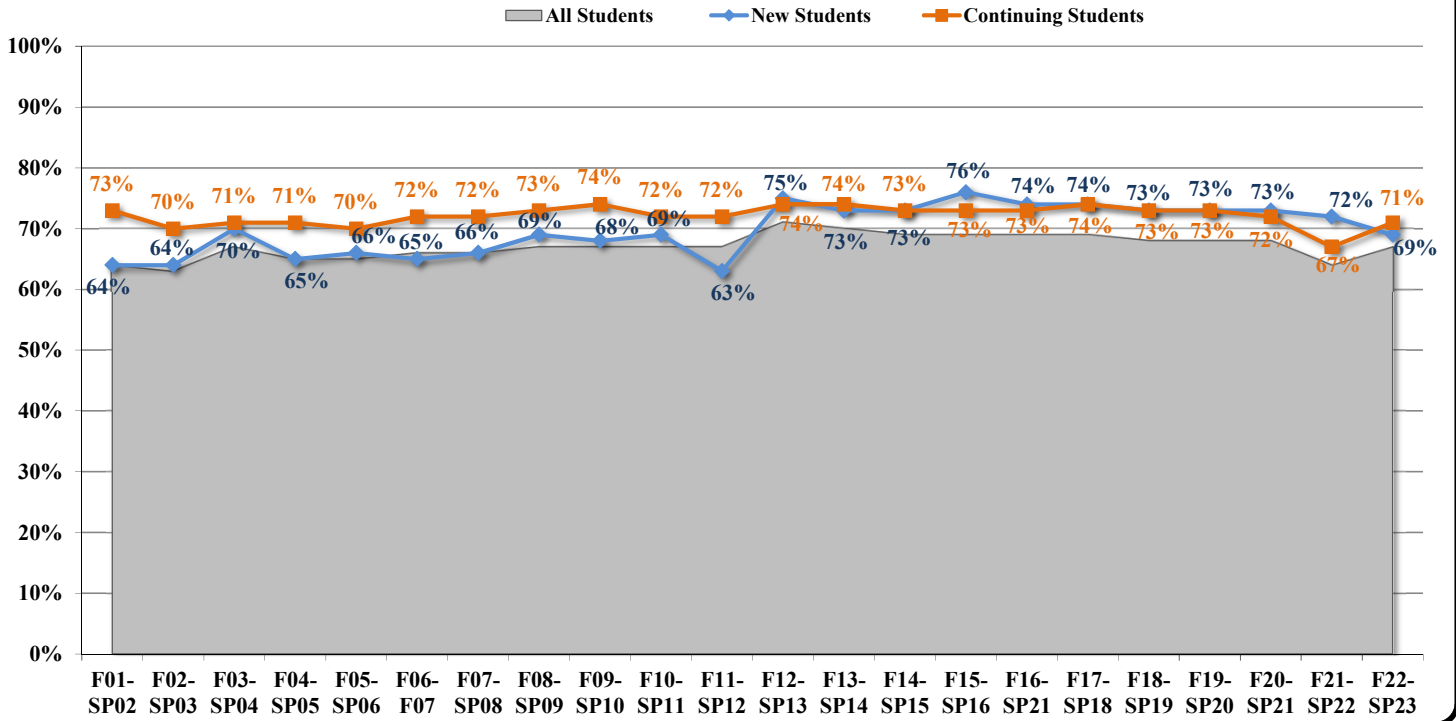

**Chabot College
Persistence Rates of New, Continuing, and All Students
Fall 2001 to Spring 2002 through Fall 2022 to Spring 2023**

**Chabot College
Persistence Rates of New, Continuing, and All Students
Fall 2000 to Fall 2001 through Fall 2021 to Fall 2022**