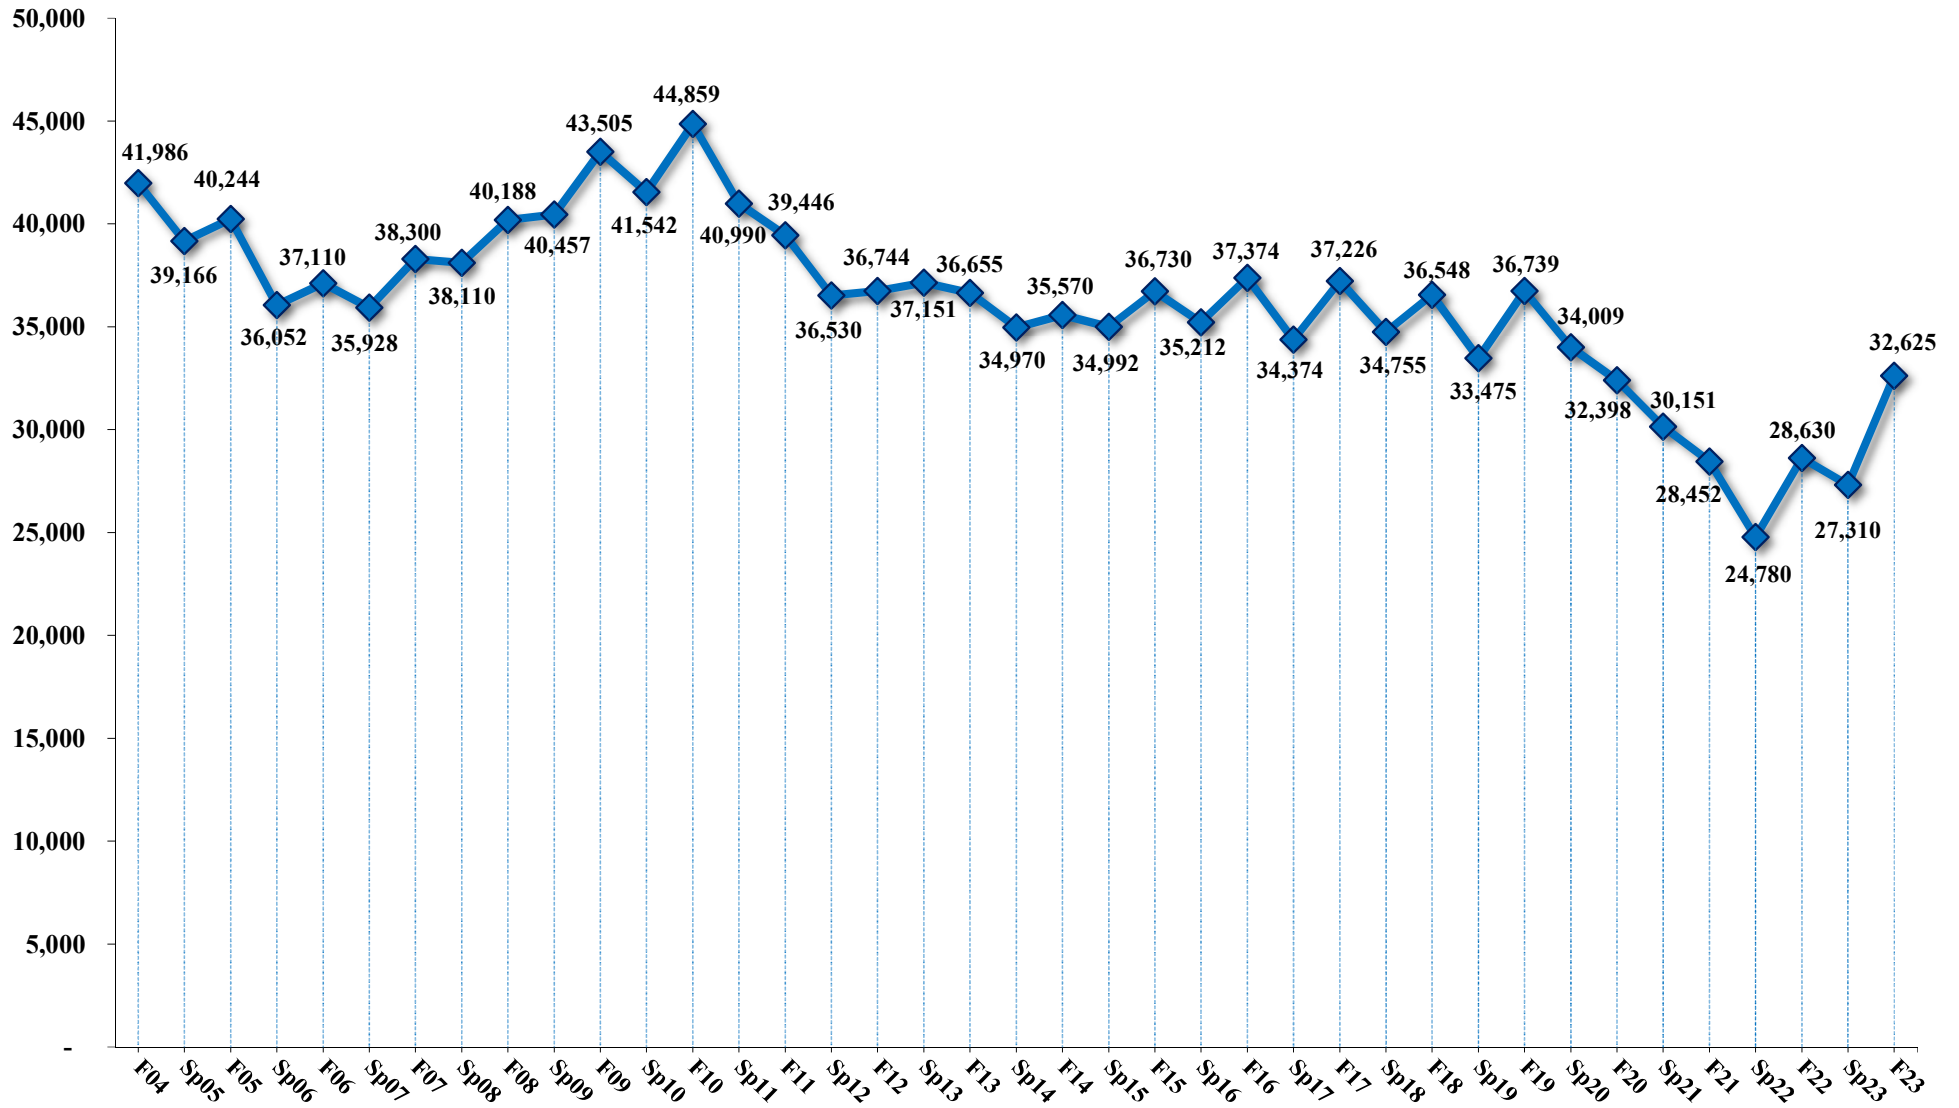

**Chabot College
Total Number of Unduplicated Headcounts
Fall 2004 to Fall 2023**

Note: Students who enrolled in Tutoring 200 only were not counted.

Source: Chabot College Office of Research, Planning, and Institutional Effectiveness

Chabot College Total Number of Enrollments (Class Seats) Fall 2004 to Fall 2023

Note: Enrollments in Tutoring 200 were not counted.

Source: Chabot College Office of Research, Planning, and Institutional Effectiveness