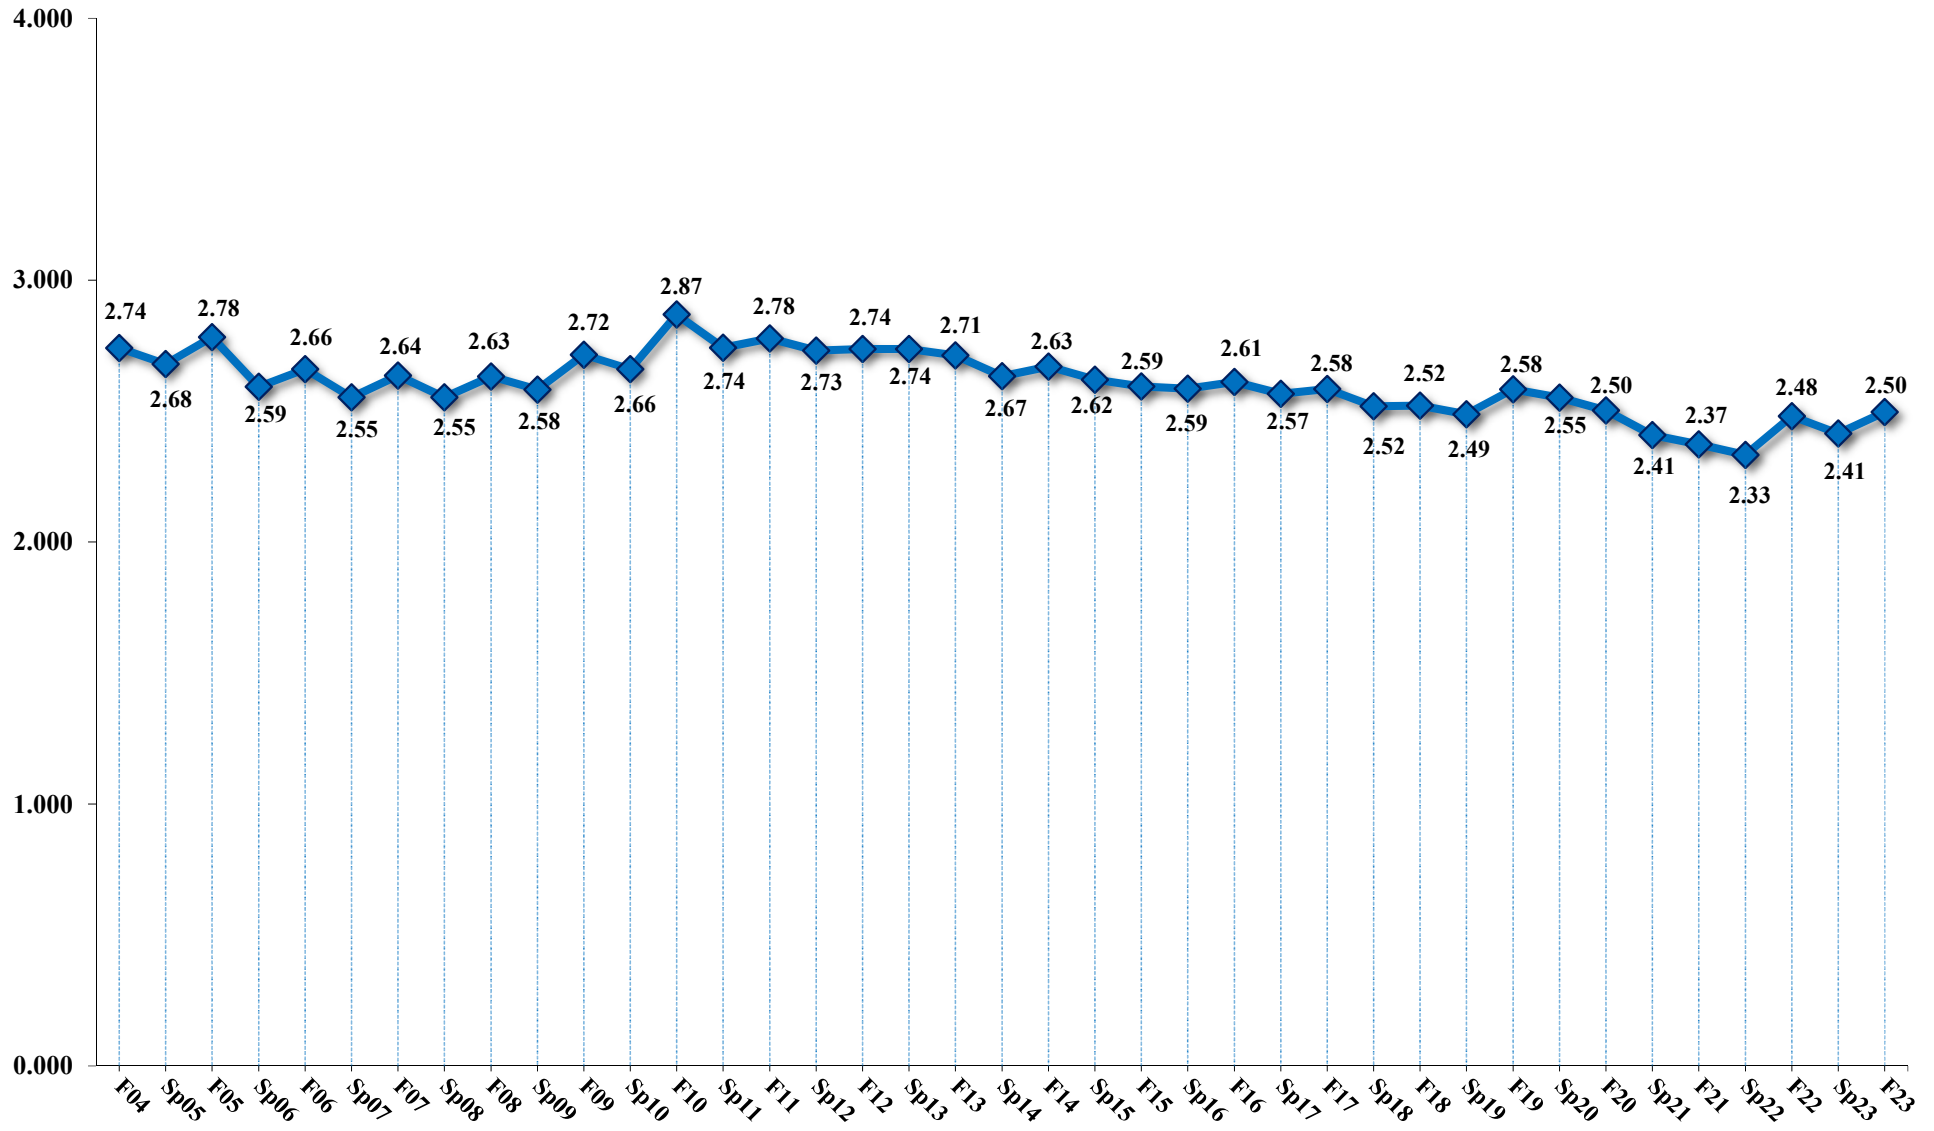

Chabot College Enrollments (Class Seats) per Student Fall 2004 to Fall 2023

Source: Chabot College Office of Research, Planning, and Institutional Effectiveness