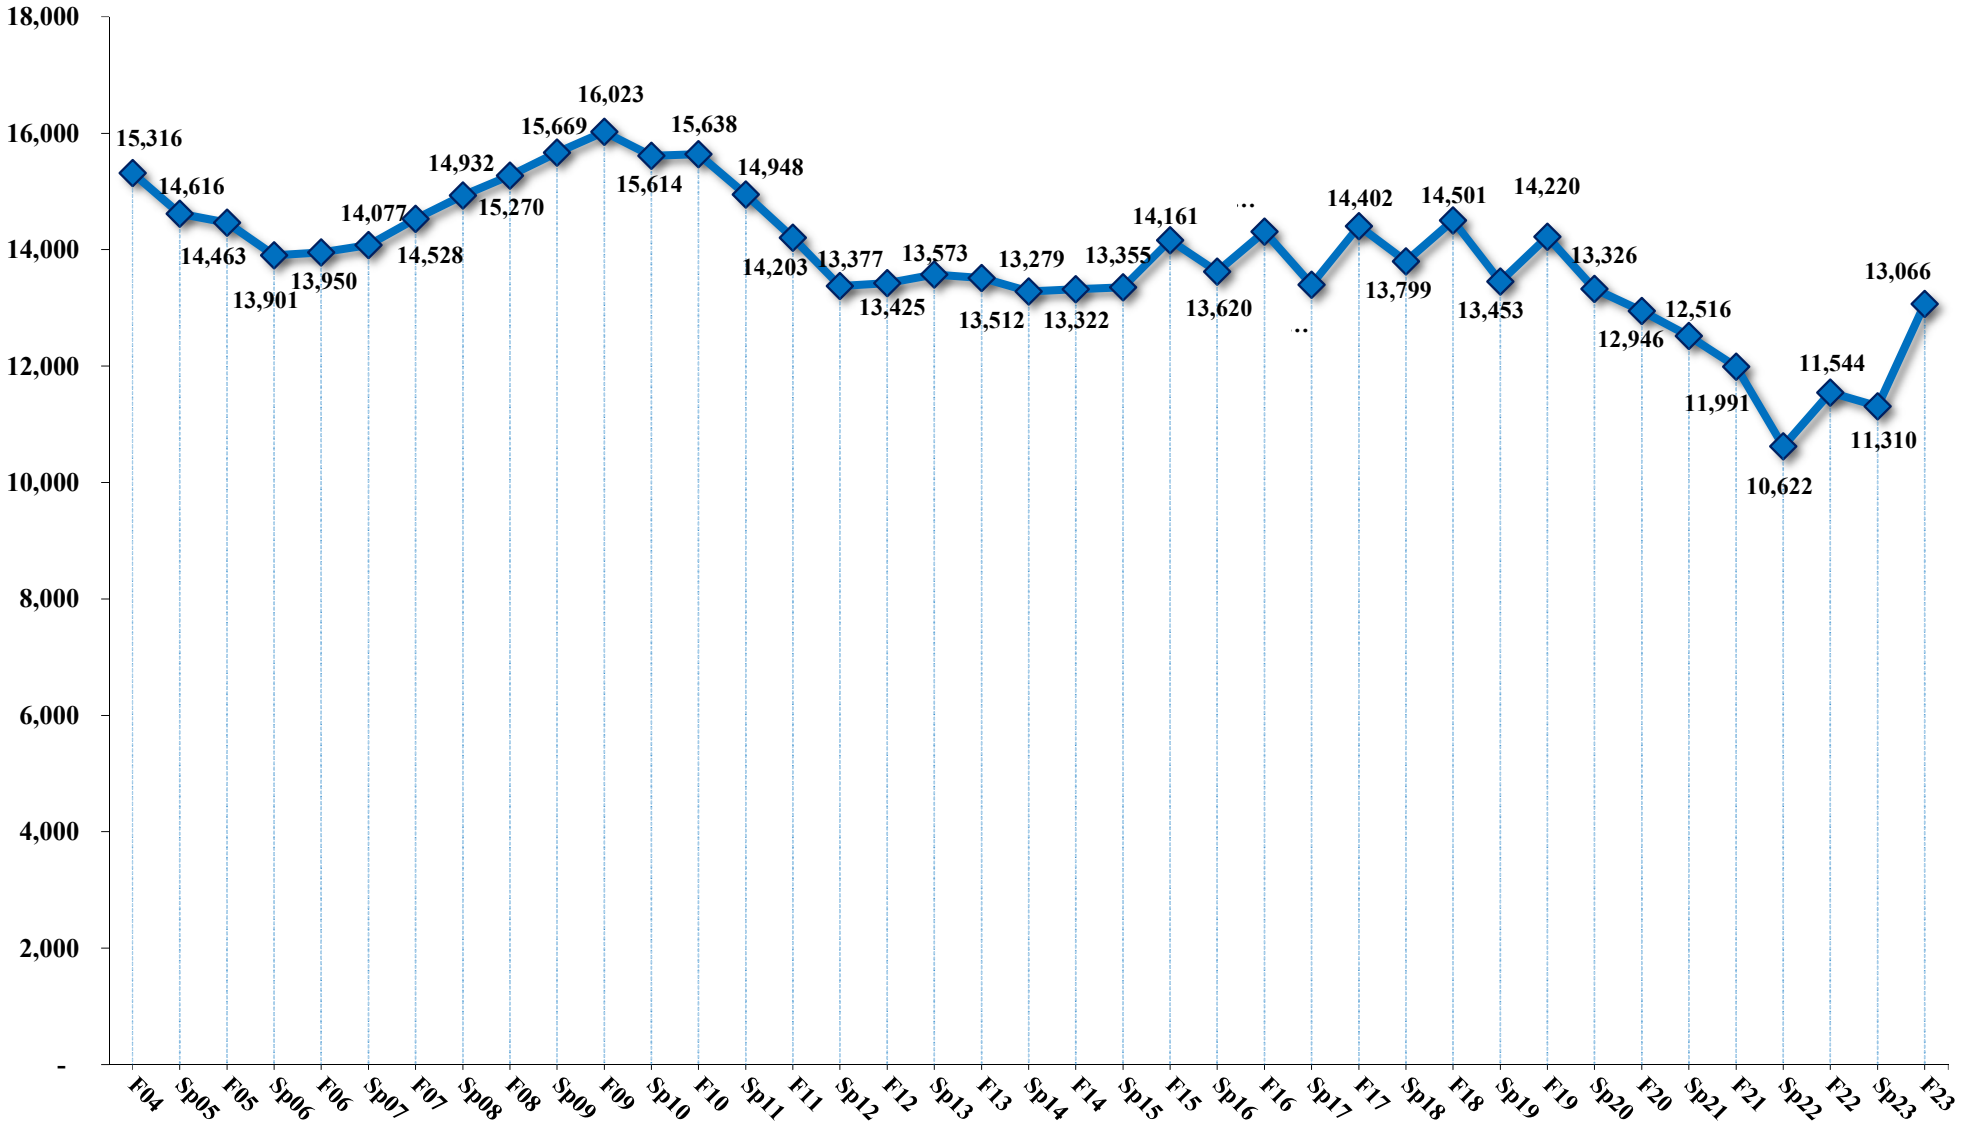

**Chabot College
Total Number of Unduplicated Headcounts
Fall 2004 to Fall 2023**

Note: Students who enrolled in Tutoring 200 only were not counted.

Source: Chabot College Office of Research, Planning, and Institutional Effectiveness

Chabot College Total Number of Enrollments (Class Seats) Fall 2004 to Fall 2023

Note: Enrollments in Tutoring 200 were not counted.

Source: Chabot College Office of Research, Planning, and Institutional Effectiveness