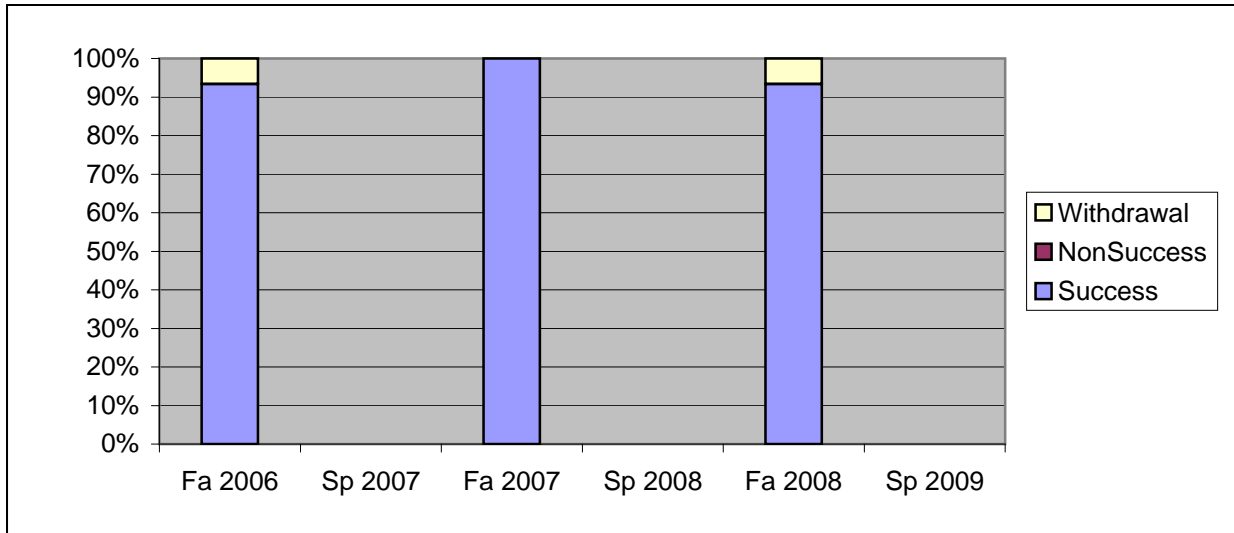

Chabot
 Success, Non-Success, and Withdrawal Rates By Semester
 Course: PHED 2DSS

	Fa 2006	Sp 2007	Fa 2007	Sp 2008	Fa 2008	Sp 2009
Success	93%	0%	100%	0%	93%	0%
Non-Success	0%	0%	0%	0%	0%	0%
Withdrawal	7%	0%	0%	0%	7%	0%
Total Percent	100%	0%	100%	0%	100%	0%
Total Enrolled	15	0	17	0	15	0

Chabot
Success Rates By Gender and Semester
Course: PHED 2DSS

	Fa 2006	Sp 2007	Fa 2007	Sp 2008	Fa 2008	Sp 2009
Men						
Success	100%	0%	100%	0%	100%	0%
Non-Success	0%	0%	0%	0%	0%	0%
Withdrawal	0%	0%	0%	0%	0%	0%
Total Percent	100%	0%	100%	0%	100%	0%
Total Enrolled	7	0	7	0	6	0
Women						
Success	88%	0%	100%	0%	89%	0%
Non-Success	0%	0%	0%	0%	0%	0%
Withdrawal	13%	0%	0%	0%	11%	0%
Total Percent	100%	0%	100%	0%	100%	0%
Total Enrolled	8	0	10	0	9	0