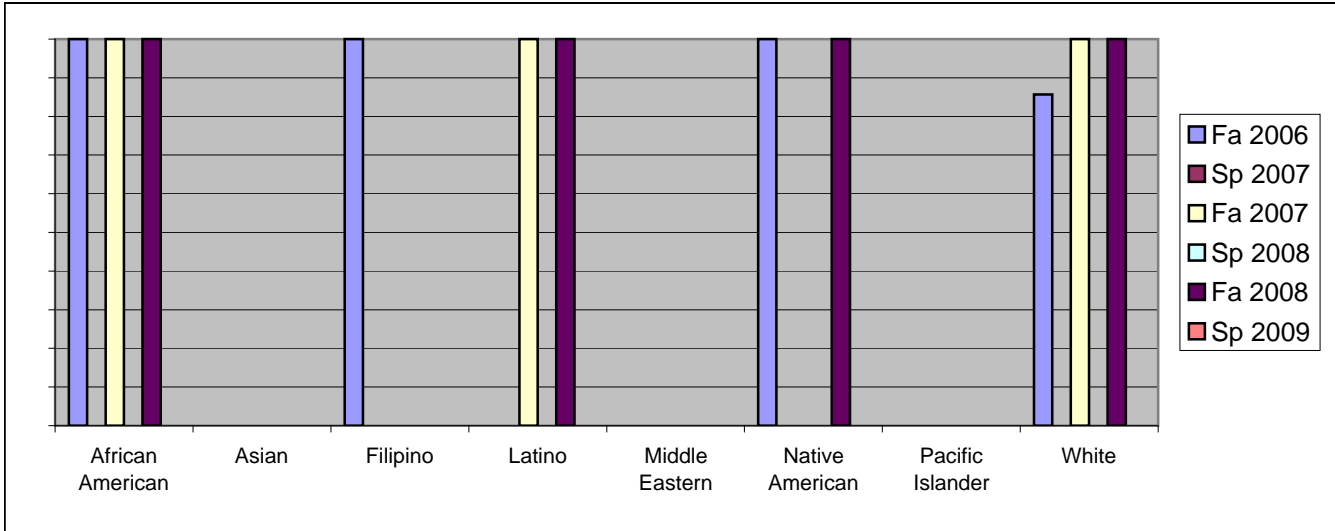

Chabot
Success Rates By Ethnicity and Semester
Course: PHED 2DSS

	Fa 2006	Sp 2007	Fa 2007	Sp 2008	Fa 2008	Sp 2009
African American						
Success	100%	0%	100%	0%	100%	0%
Non-Success	0%	0%	0%	0%	0%	0%
Withdrawal	0%	0%	0%	0%	0%	0%
Total Percent	100%	0%	100%	0%	100%	0%
Total Enrolled	5	0	3	0	5	0
Asian						
Success	0%	0%	0%	0%	0%	0%
Non-Success	0%	0%	0%	0%	0%	0%
Withdrawal	0%	0%	0%	0%	0%	0%
Total Percent	0%	0%	0%	0%	0%	0%
Total Enrolled	0	0	0	0	0	0
Filipino						
Success	100%	0%	0%	0%	0%	0%
Non-Success	0%	0%	0%	0%	0%	0%
Withdrawal	0%	0%	0%	0%	0%	0%
Total Percent	100%	0%	0%	0%	0%	0%
Total Enrolled	1	0	0	0	0	0
Latino						
Success	0%	0%	100%	0%	100%	0%
Non-Success	0%	0%	0%	0%	0%	0%
Withdrawal	0%	0%	0%	0%	0%	0%
Total Percent	0%	0%	100%	0%	100%	0%
Total Enrolled	0	0	3	0	1	0
Middle Eastern						
Success	0%	0%	0%	0%	0%	0%
Non-Success	0%	0%	0%	0%	0%	0%
Withdrawal	0%	0%	0%	0%	0%	0%
Total Percent	0%	0%	0%	0%	0%	0%
Total Enrolled	0	0	0	0	0	0
Native American						
Success	100%	0%	0%	0%	100%	0%
Non-Success	0%	0%	0%	0%	0%	0%
Withdrawal	0%	0%	0%	0%	0%	0%