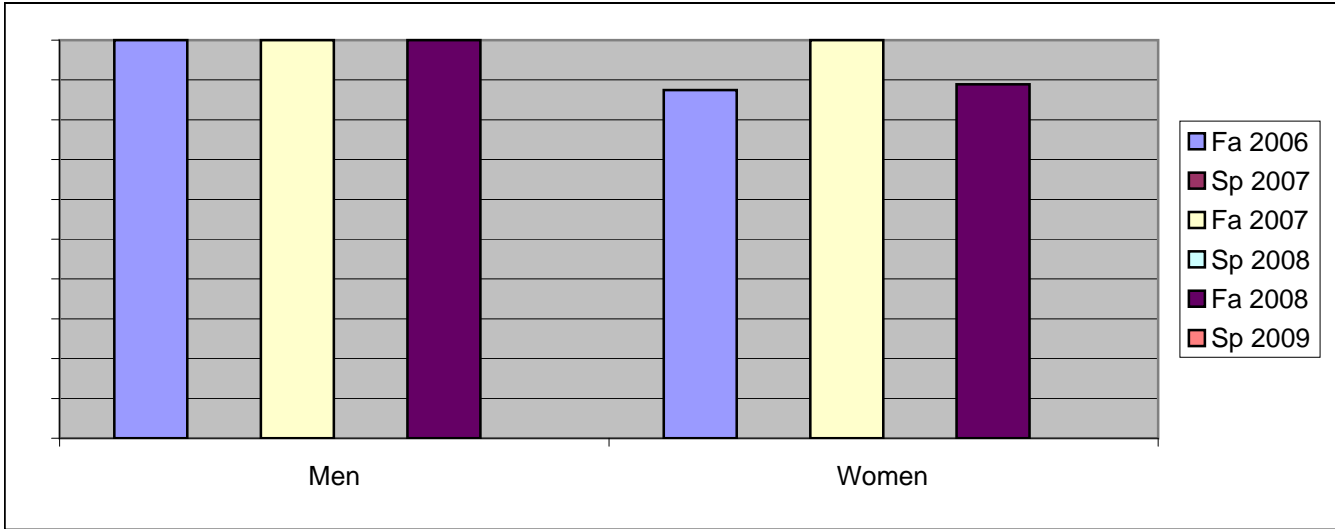

Chabot
 Success, Non-Success, and Withdrawal Rates By Semester
 Course: PHED 2DSS

	Fa 2006	Sp 2007	Fa 2007	Sp 2008	Fa 2008	Sp 2009
Success	93%	0%	100%	0%	93%	0%
Non-Success	0%	0%	0%	0%	0%	0%
Withdrawal	7%	0%	0%	0%	7%	0%
Total Percent	100%	0%	100%	0%	100%	0%
Total Enrolled	15	0	17	0	15	0

Chabot
Success Rates By Gender and Semester
Course: PHED 2DSS

	Fa 2006	Sp 2007	Fa 2007	Sp 2008	Fa 2008	Sp 2009
Men						
Success	100%	0%	100%	0%	100%	0%
Non-Success	0%	0%	0%	0%	0%	0%
Withdrawal	0%	0%	0%	0%	0%	0%
Total Percent	100%	0%	100%	0%	100%	0%
Total Enrolled	7	0	7	0	6	0
Women						
Success	88%	0%	100%	0%	89%	0%
Non-Success	0%	0%	0%	0%	0%	0%
Withdrawal	13%	0%	0%	0%	11%	0%
Total Percent	100%	0%	100%	0%	100%	0%
Total Enrolled	8	0	10	0	9	0