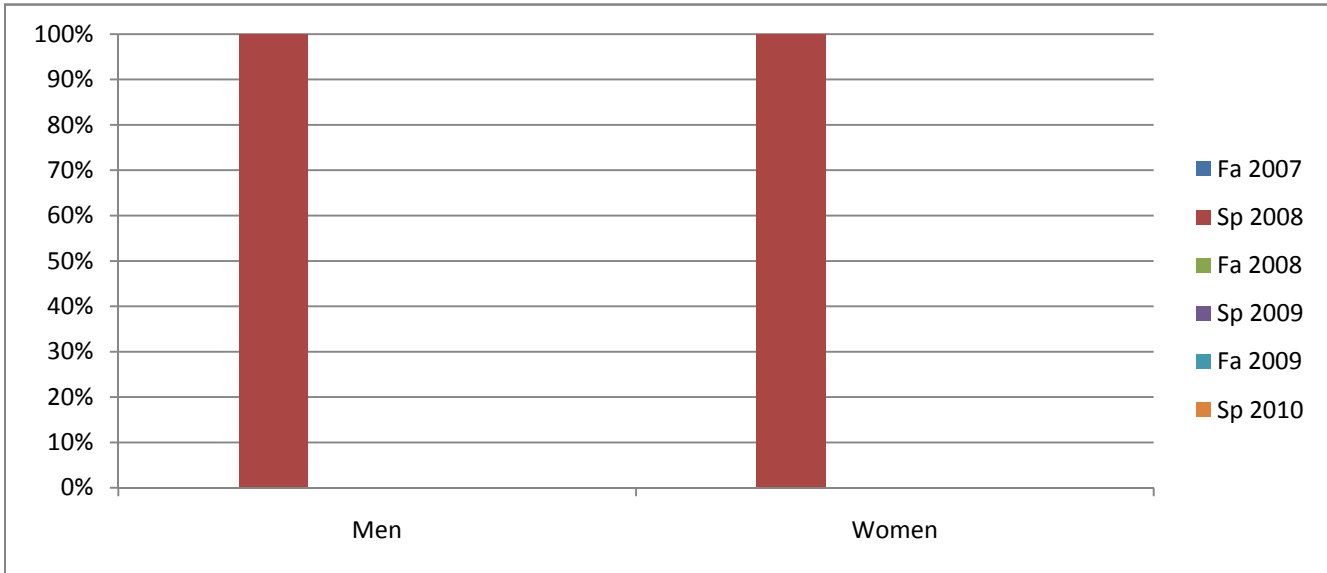

Chabot  
 Success, Non-Success, and Withdrawal Rates By Semester  
 Course: SPCH 2B

	Fa 2007	Sp 2008	Fa 2008	Sp 2009	Fa 2009	Sp 2010
Success	0%	100%	0%	0%	0%	0%
Non-Success	0%	0%	0%	0%	0%	0%
Withdrawal	0%	0%	0%	0%	0%	0%
Total Percent	0%	100%	0%	0%	0%	0%
Total Enrolled	<b>0</b>	<b>3</b>	<b>0</b>	<b>0</b>	<b>0</b>	<b>0</b>

Chabot  
Success Rates By Gender and Semester  
Course: SPCH 2B

	Fa 2007	Sp 2008	Fa 2008	Sp 2009	Fa 2009	Sp 2010
<b>Men</b>						
Success	0%	100%	0%	0%	0%	0%
Non-Success	0%	0%	0%	0%	0%	0%
Withdrawal	0%	0%	0%	0%	0%	0%
Total Percent	0%	100%	0%	0%	0%	0%
Total Enrolled	<b>0</b>	<b>1</b>	<b>0</b>	<b>0</b>	<b>0</b>	<b>0</b>
<b>Women</b>						
Success	0%	100%	0%	0%	0%	0%
Non-Success	0%	0%	0%	0%	0%	0%
Withdrawal	0%	0%	0%	0%	0%	0%
Total Percent	0%	100%	0%	0%	0%	0%
Total Enrolled	<b>0</b>	<b>2</b>	<b>0</b>	<b>0</b>	<b>0</b>	<b>0</b>