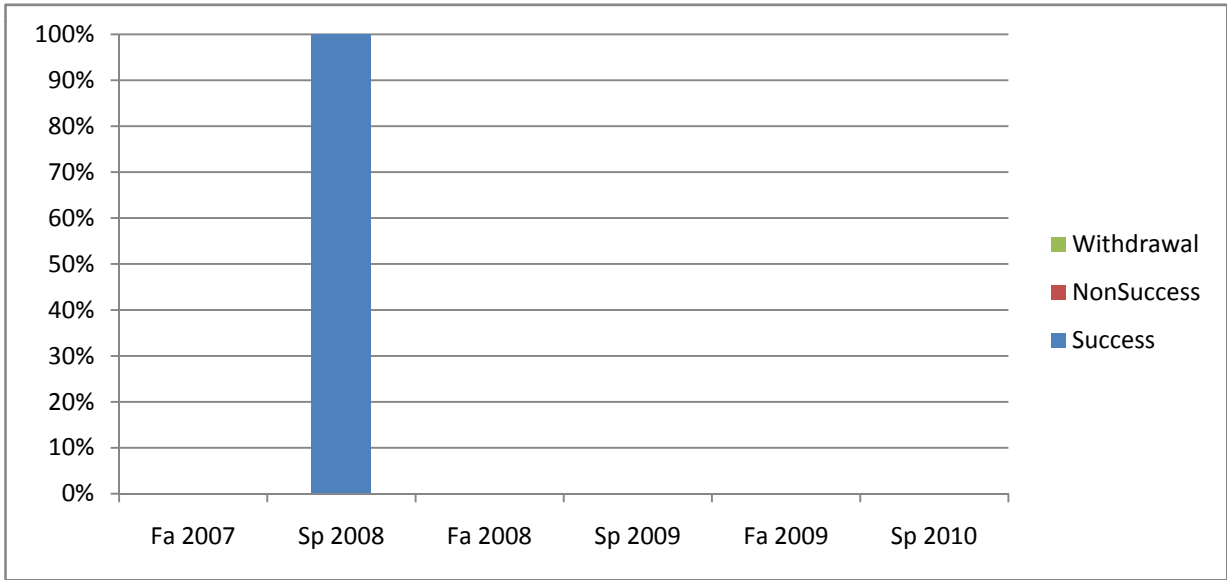

Chabot  
 Success, Non-Success, and Withdrawal Rates By Semester  
 Course: SPCH 2B

	Fa 2007	Sp 2008	Fa 2008	Sp 2009	Fa 2009	Sp 2010
Success	0%	100%	0%	0%	0%	0%
Non-Success	0%	0%	0%	0%	0%	0%
Withdrawal	0%	0%	0%	0%	0%	0%
Total Percent	0%	100%	0%	0%	0%	0%
Total Enrolled	<b>0</b>	<b>3</b>	<b>0</b>	<b>0</b>	<b>0</b>	<b>0</b>

Chabot  
Success Rates By Gender and Semester  
Course: SPCH 2B

	Fa 2007	Sp 2008	Fa 2008	Sp 2009	Fa 2009	Sp 2010
<b>Men</b>						
Success	0%	100%	0%	0%	0%	0%
Non-Success	0%	0%	0%	0%	0%	0%
Withdrawal	0%	0%	0%	0%	0%	0%
Total Percent	0%	100%	0%	0%	0%	0%
Total Enrolled	<b>0</b>	<b>1</b>	<b>0</b>	<b>0</b>	<b>0</b>	<b>0</b>
<b>Women</b>						
Success	0%	100%	0%	0%	0%	0%
Non-Success	0%	0%	0%	0%	0%	0%
Withdrawal	0%	0%	0%	0%	0%	0%
Total Percent	0%	100%	0%	0%	0%	0%
Total Enrolled	<b>0</b>	<b>2</b>	<b>0</b>	<b>0</b>	<b>0</b>	<b>0</b>