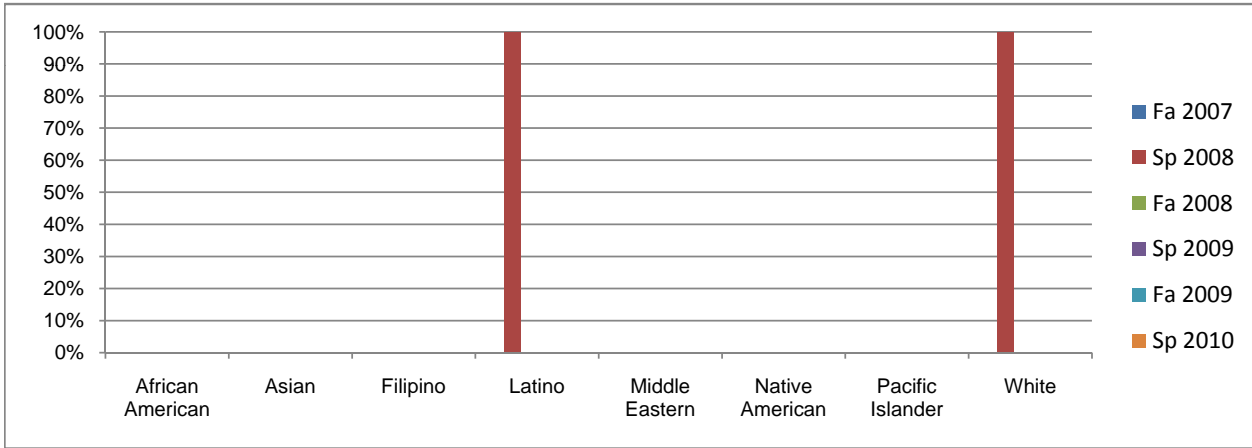

Chabot
Success Rates By Ethnicity and Semester
Course: SPCH 2B

	Fa 2007	Sp 2008	Fa 2008	Sp 2009	Fa 2009	Sp 2010
African American						
Success	0%	0%	0%	0%	0%	0%
Non-Success	0%	0%	0%	0%	0%	0%
Withdrawal	0%	0%	0%	0%	0%	0%
Total Percent	0%	0%	0%	0%	0%	0%
Total Enrolled	0	0	0	0	0	0
Asian						
Success	0%	0%	0%	0%	0%	0%
Non-Success	0%	0%	0%	0%	0%	0%
Withdrawal	0%	0%	0%	0%	0%	0%
Total Percent	0%	0%	0%	0%	0%	0%
Total Enrolled	0	0	0	0	0	0
Filipino						
Success	0%	0%	0%	0%	0%	0%
Non-Success	0%	0%	0%	0%	0%	0%
Withdrawal	0%	0%	0%	0%	0%	0%
Total Percent	0%	0%	0%	0%	0%	0%
Total Enrolled	0	0	0	0	0	0
Latino						
Success	0%	100%	0%	0%	0%	0%
Non-Success	0%	0%	0%	0%	0%	0%
Withdrawal	0%	0%	0%	0%	0%	0%
Total Percent	0%	100%	0%	0%	0%	0%
Total Enrolled	0	1	0	0	0	0
Middle Eastern						
Success	0%	0%	0%	0%	0%	0%
Non-Success	0%	0%	0%	0%	0%	0%
Withdrawal	0%	0%	0%	0%	0%	0%
Total Percent	0%	0%	0%	0%	0%	0%
Total Enrolled	0	0	0	0	0	0
Native American						
Success	0%	0%	0%	0%	0%	0%
Non-Success	0%	0%	0%	0%	0%	0%
Withdrawal	0%	0%	0%	0%	0%	0%
Total Percent	0%	0%	0%	0%	0%	0%
Total Enrolled	0	0	0	0	0	0
Pacific Islander						
Success	0%	0%	0%	0%	0%	0%
Non-Success	0%	0%	0%	0%	0%	0%
Withdrawal	0%	0%	0%	0%	0%	0%
Total Percent	0%	0%	0%	0%	0%	0%
Total Enrolled	0	0	0	0	0	0
White						
Success	0%	100%	0%	0%	0%	0%
Non-Success	0%	0%	0%	0%	0%	0%
Withdrawal	0%	0%	0%	0%	0%	0%
Total Percent	0%	100%	0%	0%	0%	0%
Total Enrolled	0	1	0	0	0	0