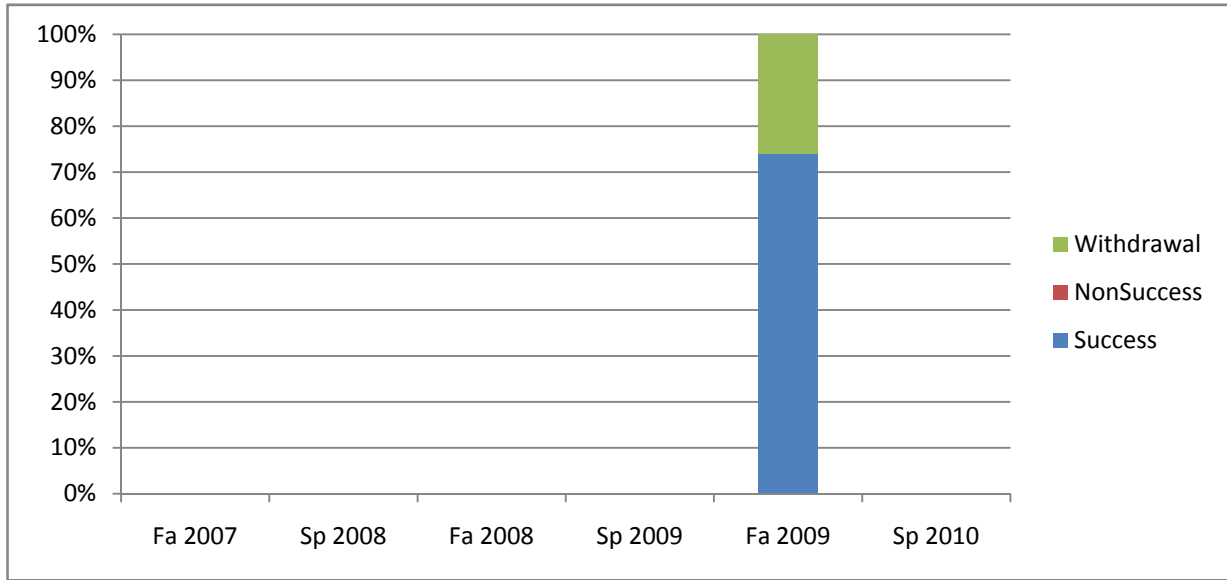

Chabot  
 Success, Non-Success, and Withdrawal Rates By Semester  
 Course: PHOT 66

	Fa 2007	Sp 2008	Fa 2008	Sp 2009	Fa 2009	Sp 2010
Success	0%	0%	0%	0%	74%	0%
Non-Success	0%	0%	0%	0%	0%	0%
Withdrawal	0%	0%	0%	0%	26%	0%
Total Percent	0%	0%	0%	0%	100%	0%
Total Enrolled	<b>0</b>	<b>0</b>	<b>0</b>	<b>0</b>	<b>27</b>	<b>0</b>

Chabot  
 Success Rates By Gender and Semester  
 Course: PHOT 66

	Fa 2007	Sp 2008	Fa 2008	Sp 2009	Fa 2009	Sp 2010
<b>Men</b>						
Success	0%	0%	0%	0%	77%	0%
Non-Success	0%	0%	0%	0%	0%	0%
Withdrawal	0%	0%	0%	0%	23%	0%
Total Percent	0%	0%	0%	0%	100%	0%
Total Enrolled	<b>0</b>	<b>0</b>	<b>0</b>	<b>0</b>	<b>13</b>	<b>0</b>
<b>Women</b>						
Success	0%	0%	0%	0%	71%	0%
Non-Success	0%	0%	0%	0%	0%	0%
Withdrawal	0%	0%	0%	0%	29%	0%
Total Percent	0%	0%	0%	0%	100%	0%
Total Enrolled	<b>0</b>	<b>0</b>	<b>0</b>	<b>0</b>	<b>14</b>	<b>0</b>