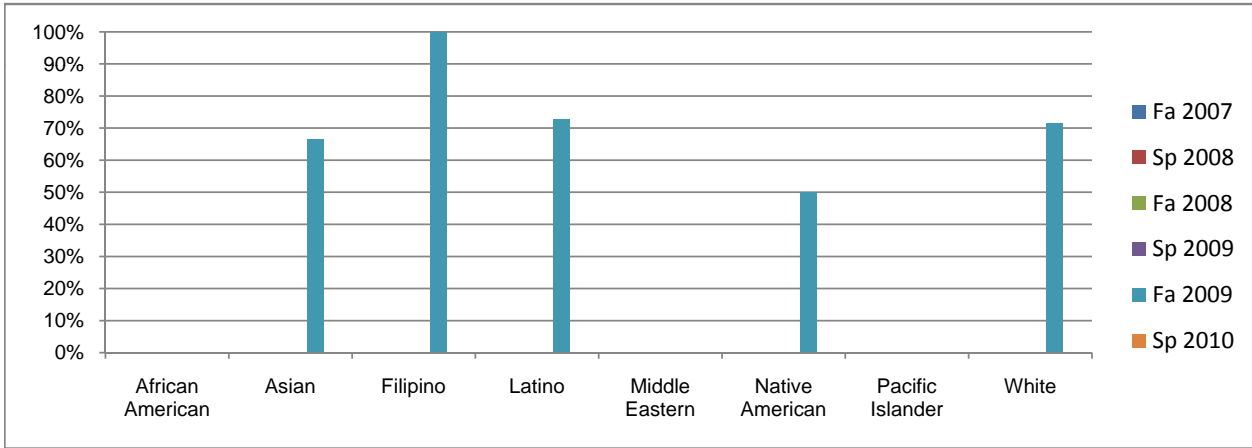

Chabot
Success Rates By Ethnicity and Semester
Course: PHOT 66

	Fa 2007	Sp 2008	Fa 2008	Sp 2009	Fa 2009	Sp 2010
African American						
Success	0%	0%	0%	0%	0%	0%
Non-Success	0%	0%	0%	0%	0%	0%
Withdrawal	0%	0%	0%	0%	0%	0%
Total Percent	0%	0%	0%	0%	0%	0%
Total Enrolled	0	0	0	0	0	0
Asian						
Success	0%	0%	0%	0%	67%	0%
Non-Success	0%	0%	0%	0%	0%	0%
Withdrawal	0%	0%	0%	0%	33%	0%
Total Percent	0%	0%	0%	0%	100%	0%
Total Enrolled	0	0	0	0	3	0
Filipino						
Success	0%	0%	0%	0%	100%	0%
Non-Success	0%	0%	0%	0%	0%	0%
Withdrawal	0%	0%	0%	0%	0%	0%
Total Percent	0%	0%	0%	0%	100%	0%
Total Enrolled	0	0	0	0	3	0
Latino						
Success	0%	0%	0%	0%	73%	0%
Non-Success	0%	0%	0%	0%	0%	0%
Withdrawal	0%	0%	0%	0%	27%	0%
Total Percent	0%	0%	0%	0%	100%	0%
Total Enrolled	0	0	0	0	11	0
Middle Eastern						
Success	0%	0%	0%	0%	0%	0%
Non-Success	0%	0%	0%	0%	0%	0%
Withdrawal	0%	0%	0%	0%	0%	0%
Total Percent	0%	0%	0%	0%	0%	0%
Total Enrolled	0	0	0	0	0	0
Native American						
Success	0%	0%	0%	0%	50%	0%
Non-Success	0%	0%	0%	0%	0%	0%
Withdrawal	0%	0%	0%	0%	50%	0%
Total Percent	0%	0%	0%	0%	100%	0%
Total Enrolled	0	0	0	0	2	0
Pacific Islander						
Success	0%	0%	0%	0%	0%	0%
Non-Success	0%	0%	0%	0%	0%	0%
Withdrawal	0%	0%	0%	0%	0%	0%
Total Percent	0%	0%	0%	0%	0%	0%
Total Enrolled	0	0	0	0	0	0
White						
Success	0%	0%	0%	0%	71%	0%
Non-Success	0%	0%	0%	0%	0%	0%
Withdrawal	0%	0%	0%	0%	29%	0%
Total Percent	0%	0%	0%	0%	100%	0%
Total Enrolled	0	0	0	0	7	0