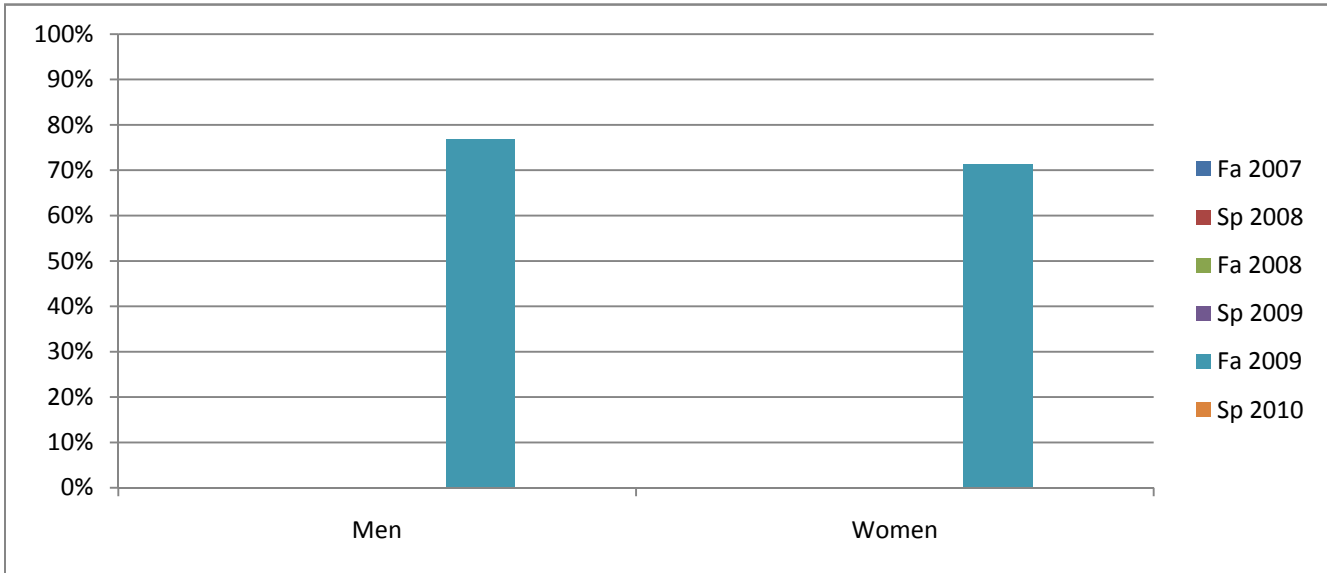

Chabot  
 Success, Non-Success, and Withdrawal Rates By Semester  
 Course: PHOT 66

	Fa 2007	Sp 2008	Fa 2008	Sp 2009	Fa 2009	Sp 2010
Success	0%	0%	0%	0%	74%	0%
Non-Success	0%	0%	0%	0%	0%	0%
Withdrawal	0%	0%	0%	0%	26%	0%
Total Percent	0%	0%	0%	0%	100%	0%
Total Enrolled	<b>0</b>	<b>0</b>	<b>0</b>	<b>0</b>	<b>27</b>	<b>0</b>

Chabot  
 Success Rates By Gender and Semester  
 Course: PHOT 66

	Fa 2007	Sp 2008	Fa 2008	Sp 2009	Fa 2009	Sp 2010
<b>Men</b>						
Success	0%	0%	0%	0%	77%	0%
Non-Success	0%	0%	0%	0%	0%	0%
Withdrawal	0%	0%	0%	0%	23%	0%
Total Percent	0%	0%	0%	0%	100%	0%
Total Enrolled	<b>0</b>	<b>0</b>	<b>0</b>	<b>0</b>	<b>13</b>	<b>0</b>
<b>Women</b>						
Success	0%	0%	0%	0%	71%	0%
Non-Success	0%	0%	0%	0%	0%	0%
Withdrawal	0%	0%	0%	0%	29%	0%
Total Percent	0%	0%	0%	0%	100%	0%
Total Enrolled	<b>0</b>	<b>0</b>	<b>0</b>	<b>0</b>	<b>14</b>	<b>0</b>