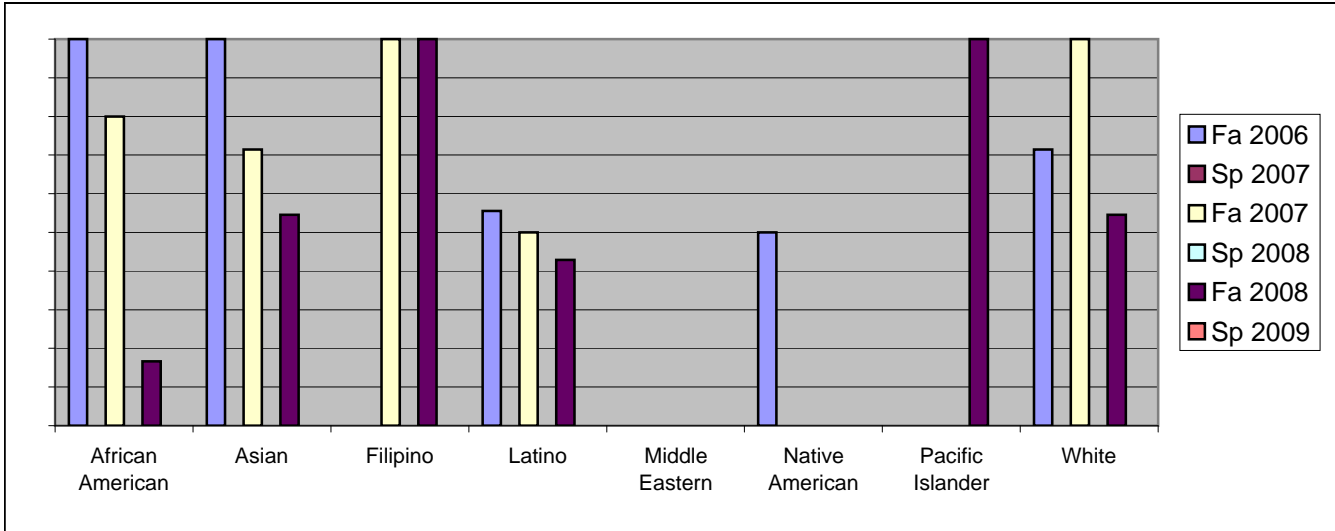

Chabot
Success Rates By Ethnicity and Semester
Course: POLI 20

	Fa 2006	Sp 2007	Fa 2007	Sp 2008	Fa 2008	Sp 2009
African American						
Success	100%	0%	80%	0%	17%	0%
Non-Success	0%	0%	0%	0%	17%	0%
Withdrawal	0%	0%	20%	0%	67%	0%
Total Percent	100%	0%	100%	0%	100%	0%
Total Enrolled	1	0	5	0	6	0
Asian						
Success	100%	0%	71%	0%	55%	0%
Non-Success	0%	0%	0%	0%	27%	0%
Withdrawal	0%	0%	29%	0%	18%	0%
Total Percent	100%	0%	100%	0%	100%	0%
Total Enrolled	1	0	7	0	11	0
Filipino						
Success	0%	0%	100%	0%	100%	0%
Non-Success	0%	0%	0%	0%	0%	0%
Withdrawal	100%	0%	0%	0%	0%	0%
Total Percent	100%	0%	100%	0%	100%	0%
Total Enrolled	3	0	1	0	1	0
Latino						
Success	56%	0%	50%	0%	43%	0%
Non-Success	0%	0%	0%	0%	14%	0%
Withdrawal	44%	0%	50%	0%	43%	0%
Total Percent	100%	0%	100%	0%	100%	0%
Total Enrolled	9	0	6	0	7	0
Middle Eastern						
Success	0%	0%	0%	0%	0%	0%
Non-Success	0%	0%	0%	0%	0%	0%
Withdrawal	0%	0%	0%	0%	0%	0%
Total Percent	0%	0%	0%	0%	0%	0%
Total Enrolled	0	0	0	0	0	0
Native American						
Success	50%	0%	0%	0%	0%	0%
Non-Success	0%	0%	0%	0%	0%	0%
Withdrawal	50%	0%	0%	0%	0%	0%