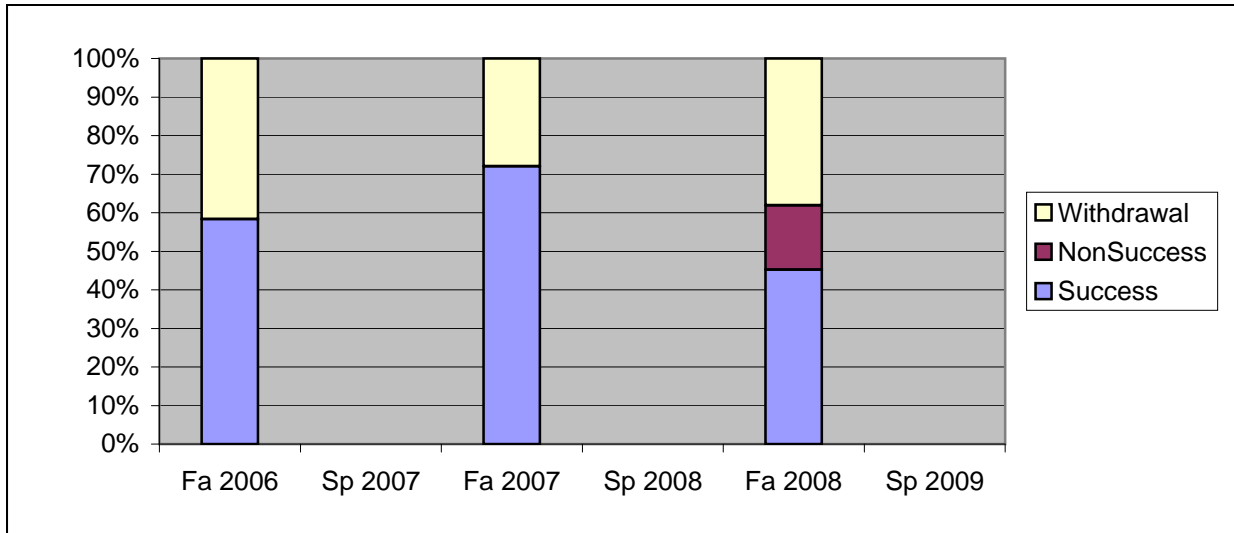

Chabot
 Success, Non-Success, and Withdrawal Rates By Semester
 Course: POLI 20

	Fa 2006	Sp 2007	Fa 2007	Sp 2008	Fa 2008	Sp 2009
Success	58%	0%	72%	0%	45%	0%
Non-Success	0%	0%	0%	0%	17%	0%
Withdrawal	42%	0%	28%	0%	38%	0%
Total Percent	100%	0%	100%	0%	100%	0%
Total Enrolled	24	0	25	0	42	0

Chabot
Success Rates By Gender and Semester
Course: POLI 20

	Fa 2006	Sp 2007	Fa 2007	Sp 2008	Fa 2008	Sp 2009
Men						
Success	73%	0%	83%	0%	46%	0%
Non-Success	0%	0%	0%	0%	21%	0%
Withdrawal	27%	0%	17%	0%	32%	0%
Total Percent	100%	0%	100%	0%	100%	0%
Total Enrolled	15	0	12	0	28	0
Women						
Success	33%	0%	62%	0%	43%	0%
Non-Success	0%	0%	0%	0%	7%	0%
Withdrawal	67%	0%	38%	0%	50%	0%
Total Percent	100%	0%	100%	0%	100%	0%
Total Enrolled	9	0	13	0	14	0