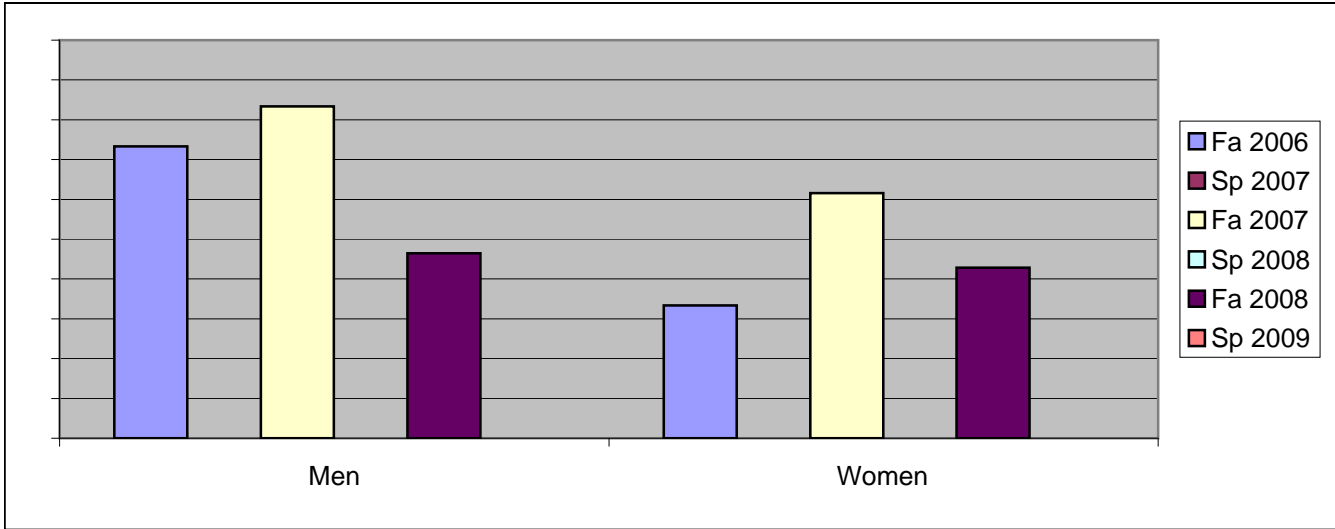

Chabot
 Success, Non-Success, and Withdrawal Rates By Semester
 Course: POLI 20

	Fa 2006	Sp 2007	Fa 2007	Sp 2008	Fa 2008	Sp 2009
Success	58%	0%	72%	0%	45%	0%
Non-Success	0%	0%	0%	0%	17%	0%
Withdrawal	42%	0%	28%	0%	38%	0%
Total Percent	100%	0%	100%	0%	100%	0%
Total Enrolled	24	0	25	0	42	0

Chabot
Success Rates By Gender and Semester
Course: POLI 20

	Fa 2006	Sp 2007	Fa 2007	Sp 2008	Fa 2008	Sp 2009
Men						
Success	73%	0%	83%	0%	46%	0%
Non-Success	0%	0%	0%	0%	21%	0%
Withdrawal	27%	0%	17%	0%	32%	0%
Total Percent	100%	0%	100%	0%	100%	0%
Total Enrolled	15	0	12	0	28	0
Women						
Success	33%	0%	62%	0%	43%	0%
Non-Success	0%	0%	0%	0%	7%	0%
Withdrawal	67%	0%	38%	0%	50%	0%
Total Percent	100%	0%	100%	0%	100%	0%
Total Enrolled	9	0	13	0	14	0