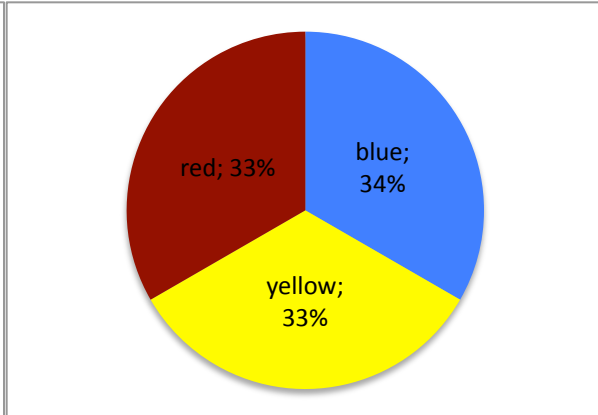

On 1/17/13 this division had 13.9% of seats open

ARCH

ART

ARTH

DIGM

HUMN

MCOM

Spring 2013 Enrollments on 1/17/13

MUSA

MUSL

MUSP

PHIL

PHOT

THTR

RELS

blue = all sections of course have open seats

green = some sections open, some have waitlist

yellow = all sections have waitlist

pink = all have waitlist, some of waitlists are full (class closed)

red = all waitlists are full (all closed)