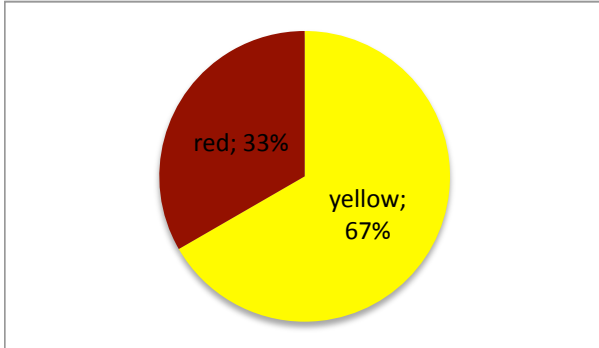

On 1/17/13 this division had 13.9% of seats open

ARCH

ART

ARTH

DIGM

HUMN

MCOM

Spring 2013 Enrollments on 1/17/13

MUSA

MUSL

MUSP

PHIL

PHOT

THTR

RELS

blue = all sections of course have open seats

green = some sections open, some have waitlist

yellow = all sections have waitlist

pink = all have waitlist, some of waitlists are full (class closed)

red = all waitlists are full (all closed)