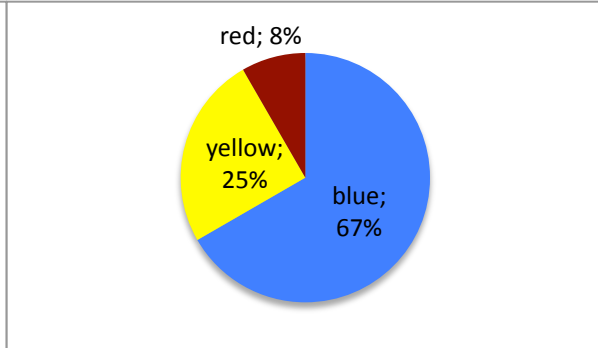

On 1/17/13 this division had 13.9% of seats open

ARCH

ART

ARTH

DIGM

HUMN

MCOM

Spring 2013 Enrollments on 1/17/13

MUSA

MUSL

MUSP

PHIL

PHOT

THTR

RELS

blue = all sections of course have open seats

green = some sections open, some have waitlist

yellow = all sections have waitlist

pink = all have waitlist, some of waitlists are full (class closed)

red = all waitlists are full (all closed)