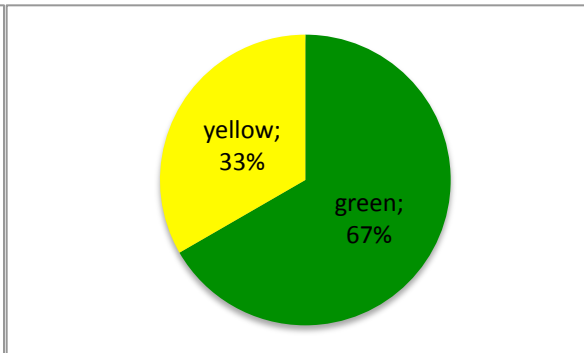

MUSA

MUSL

MUSP

PHIL

PHOT

THTR

RELS

blue = all sections of course have open seats

green = some sections open, some have waitlist

yellow = all sections have waitlist

pink = all have waitlist, some of waitlists are full (class closed)

red = all waitlists are full (all closed)