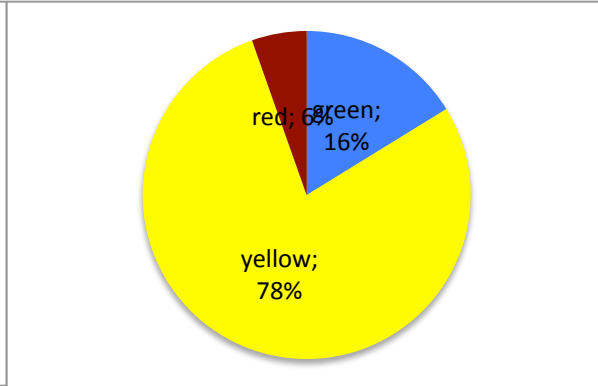

On 1/17/13 this division had 13.9% of seats open

ARCH

ART

ARTH

DIGM

HUMN

MCOM

Spring 2013 Enrollments on 1/17/13

MUSA

MUSL

MUSP

PHIL

PHOT

THTR

RELS

blue = all sections of course have open seats

green = some sections open, some have waitlist

yellow = all sections have waitlist

pink = all have waitlist, some of waitlists are full (class closed)

red = all waitlists are full (all closed)