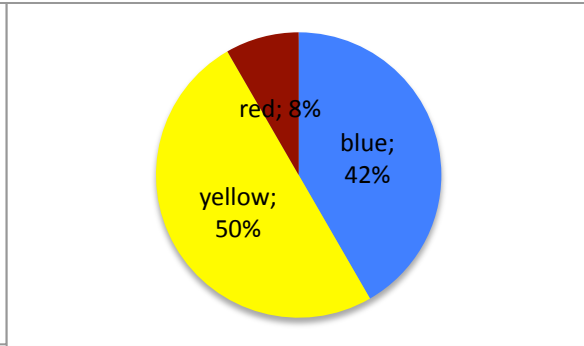

On 1/17/13 this division had 13.9% of seats open

ARCH

ART

ARTH

DIGM

HUMN

MCOM

Spring 2013 Enrollments on 1/17/13

MUSA

MUSL

MUSP

PHIL

PHOT

THTR

RELS

blue = all sections of course have open seats

green = some sections open, some have waitlist

yellow = all sections have waitlist

pink = all have waitlist, some of waitlists are full (class closed)

red = all waitlists are full (all closed)