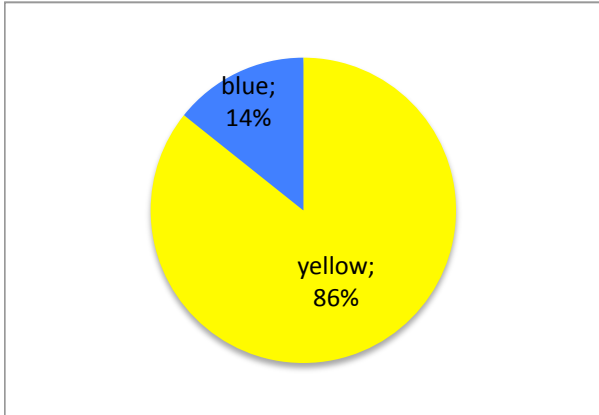

On 1/17/13 this division had 13.9% of seats open

ARCH

ART

ARTH

DIGM

HUMN

MCOM

Spring 2013 Enrollments on 1/17/13

MUSA

MUSL

MUSP

PHIL

PHOT

THTR

RELS

blue = all sections of course have open seats

green = some sections open, some have waitlist

yellow = all sections have waitlist

pink = all have waitlist, some of waitlists are full (class closed)

red = all waitlists are full (all closed)