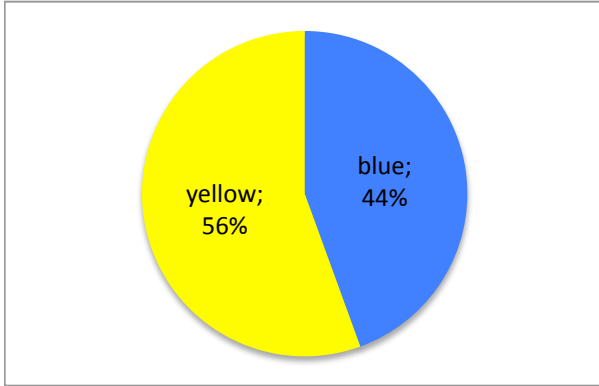

On 1/17/13 this division had 13.9% of seats open

ARCH

ART

ARTH

DIGM

HUMN

MCOM

Spring 2013 Enrollments on 1/17/13

MUSA

MUSL

MUSP

PHIL

PHOT

THTR

RELS

blue = all sections of course have open seats

green = some sections open, some have waitlist

yellow = all sections have waitlist

pink = all have waitlist, some of waitlists are full (class closed)

red = all waitlists are full (all closed)