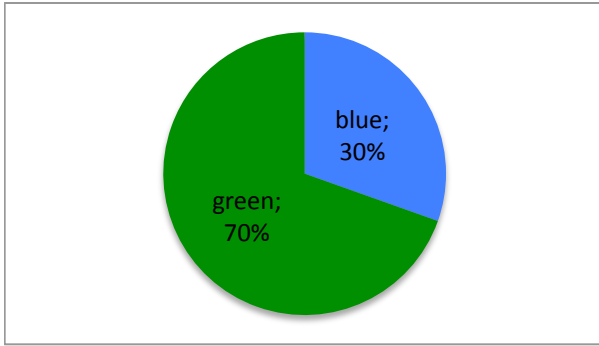

On 1/17/13 this division had 13.9% of seats open

ARCH

ART

ARTH

DIGM

HUMN

MCOM

Spring 2013 Enrollments on 1/17/13

MUSA

MUSL

MUSP

PHIL

PHOT

THTR

RELS

blue = all sections of course have open seats

green = some sections open, some have waitlist

yellow = all sections have waitlist

pink = all have waitlist, some of waitlists are full (class closed)

red = all waitlists are full (all closed)