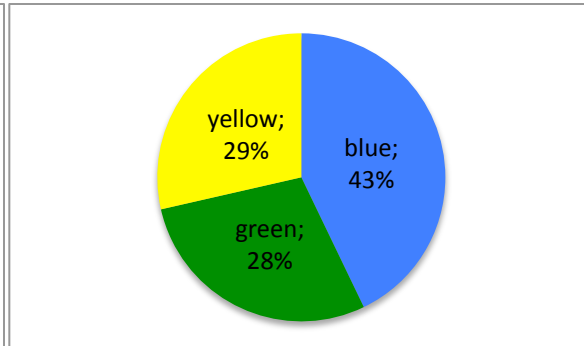

MUSA

MUSL

MUSP

PHIL

PHOT

THTR

RELS

blue = all sections of course have open seats

green = some sections open, some have waitlist

yellow = all sections have waitlist

pink = all have waitlist, some of waitlists are full (class closed)

red = all waitlists are full (all closed)