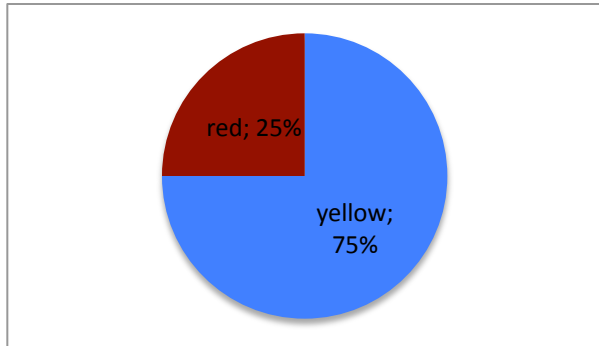

MUSA

MUSL

MUSP

PHIL

PHOT

THTR

RELS

blue = all sections of course have open seats

green = some sections open, some have waitlist

yellow = all sections have waitlist

pink = all have waitlist, some of waitlists are full (class closed)

red = all waitlists are full (all closed)