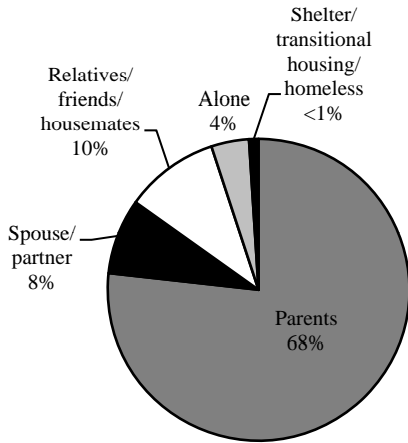

Chabot College Fall 2013 Student Accreditation Survey

Living situation by student type

Chabot College, Fall 2013
Living situation
Full-time students

Chabot College, Fall 2013
Living situation
Part-time students (6.0-11.5 units)