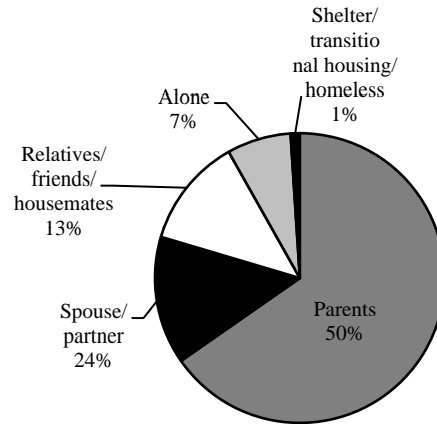

Chabot College Fall 2013 Student Accreditation Survey

Living situation by student type

Chabot College, Fall 2013
Living situation
Full-time students

Chabot College, Fall 2013
Living situation
Part-time students (6.0-11.5 units)