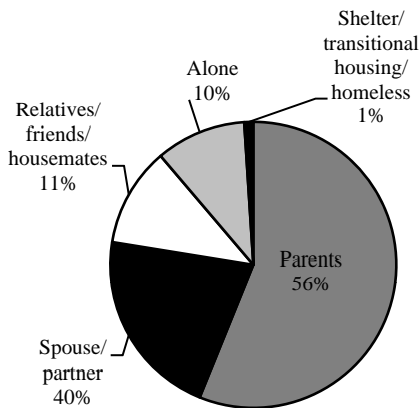

Chabot College, Fall 2013
Living situation
Part-time students (0.5-5.5 units)