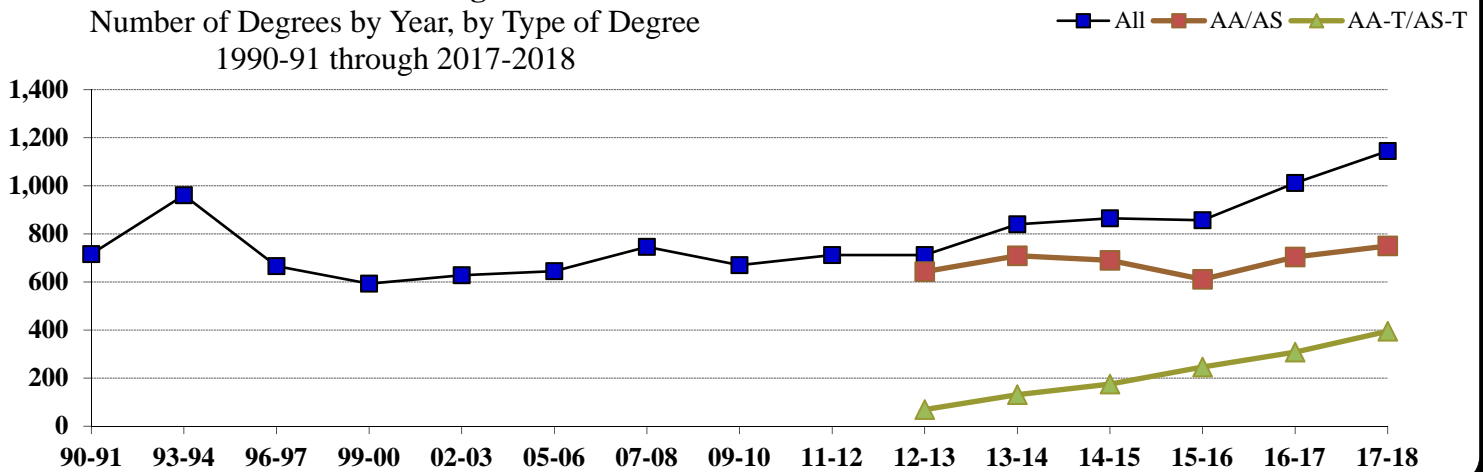

Degrees Awarded 1990-91 to 2017-18

Transfer Degrees Push Total Degrees to Highest in more than 20 years

In 2017-18, the total number of Chabot degrees awarded reached 1,145, the highest in over 20 years. Similar to last year, transfer degrees drove the increase. Since the creation of transfer degrees and revisions to the AA/AS degrees, increasing numbers of students have applied for degrees. Transfer degrees allow students to graduate with a degree, meet CSU transfer requirements, and have a guaranteed place at CSU. Students love them, and they now represent over one third of all degrees. To see all degrees by major, see the Degrees area of the Success and Outcomes page on the IR website (www.chabotcollege.edu/IR/).

Academic Year	90-91	93-94	96-97	99-00	02-03	05-06	07-08	09-10	11-12	12-13	13-14	14-15	15-16	16-17	17-18
Number of All Degrees	716	961	666	593	628	645	746	670	712	712	840	865	857	1,012	1,145
AA/AS Degrees	716	961	666	593	628	645	746	670	712	643	709	690	611	704	750
AA-T/AS-T Degrees										69	131	175	246	308	395

SOURCE: Chabot-Las Positas Community College District Institutional Research Dataset

NOTE: Degrees are listed in the year awarded, regardless of the year earned. About 80% were earned in the same year as awarded, 14% were earned in the previous year, and almost all the rest were earned within the 5 previous years.

Chabot College

Number of Degrees by Year, by Type of Degree
1990-91 through 2017-2018

Transfer and Other Degrees with largest increases between 2013-14 & 2017-18

Degree Major	2013-14	2014-15	2015-16	2016-17	2017-18	Increase from 13-14 to 17-18
Transfer (AA-T/AS-T) Degrees (selected)						
Administration of Justice (AS-T)	11	18	39	42	48	37
Business Administration (AS-T)	77	91	88	104	130	53
Economics (AA-T)			3	8	15	15
Mathematics (AS-T)	3	5	5	8	14	11
Psychology (AA-T)	3	16	31	51	71	68
Sociology (AA-T)	15	14	33	39	44	29
All transfer degrees:	131	175	246	308	395	264
AA/AS Degrees (selected)						
Biology and Physical Sciences (AA)	75	89	70	96	125	50
Computer & Info Science (AS)				3	12	12
Liberal Arts - Emph Soc & Behav (AA)	205	181	184	227	223	18
Mathematics (AS)	10	15	7	14	25	15
All AA/AS degrees:	709	690	611	704	750	41
TOTAL DEGREES:	840	865	857	1,012	1,145	305