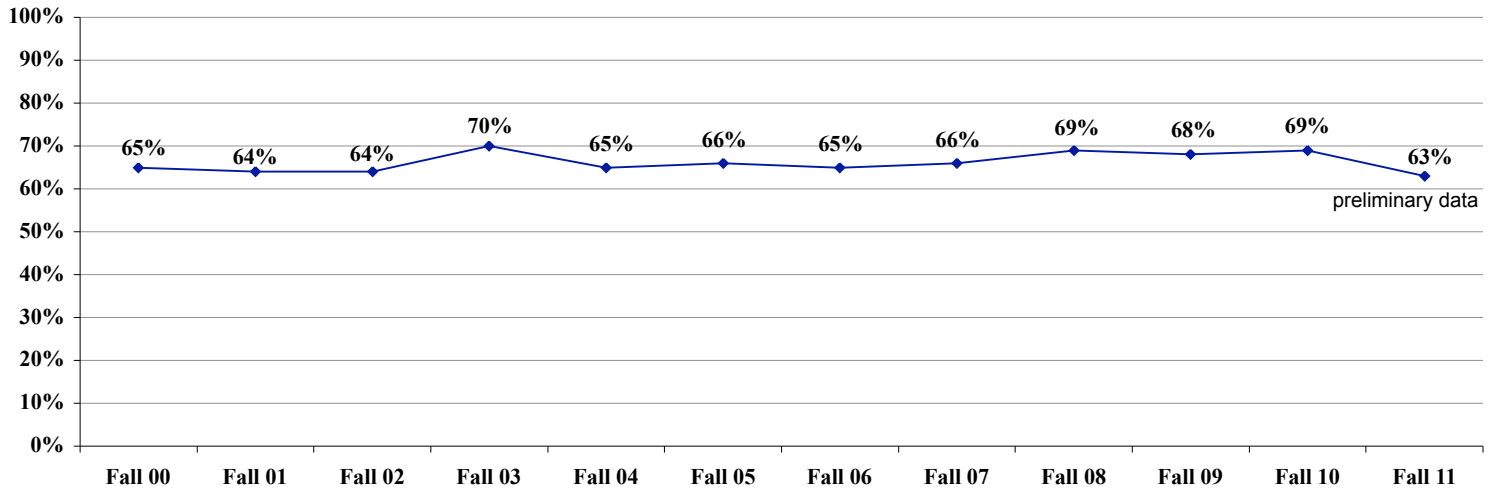

**Chabot College**  
**Persistence Rates of New Students**  
**Fall 2000 to Spring 2001 through Fall 2010 to Spring 2011**

Source: Chabot College Office of Institutional Research

**Chabot College**  
**Fall 2009 New First-Time College Students**  
**Persistence Rates to Spring 10, Fall 10, Spring 11, or Fall 11**  
**by College-level English Course Taken in First semester**

Source: Chabot College Office of Institutional Research