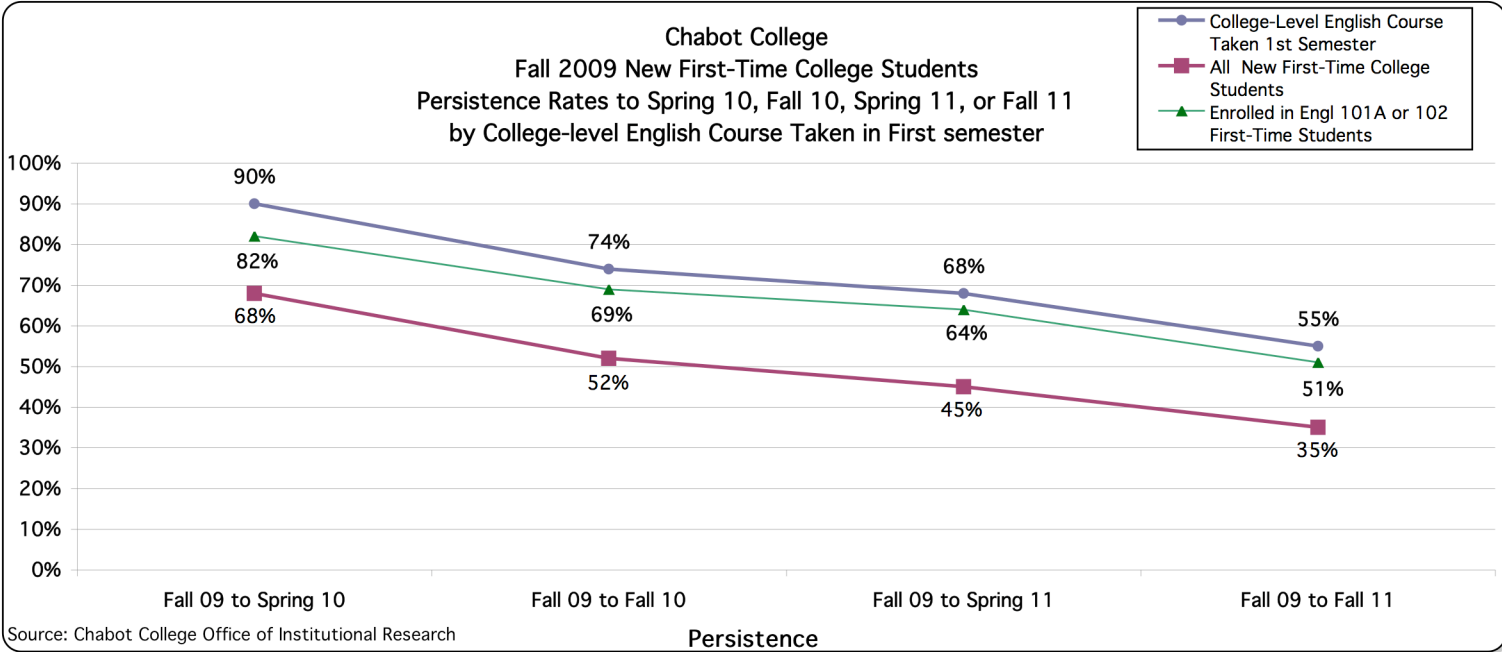

**Chabot College**  
**Persistence Rates of New Students**  
**Fall 2000 to Spring 2001 through Fall 2010 to Spring 2011**

Source: Chabot College Office of Institutional Research

**Chabot College**  
**Fall 2009 New First-Time College Students**  
**Persistence Rates to Spring 10, Fall 10, Spring 11, or Fall 11**  
**by College-level English Course Taken in First semester**