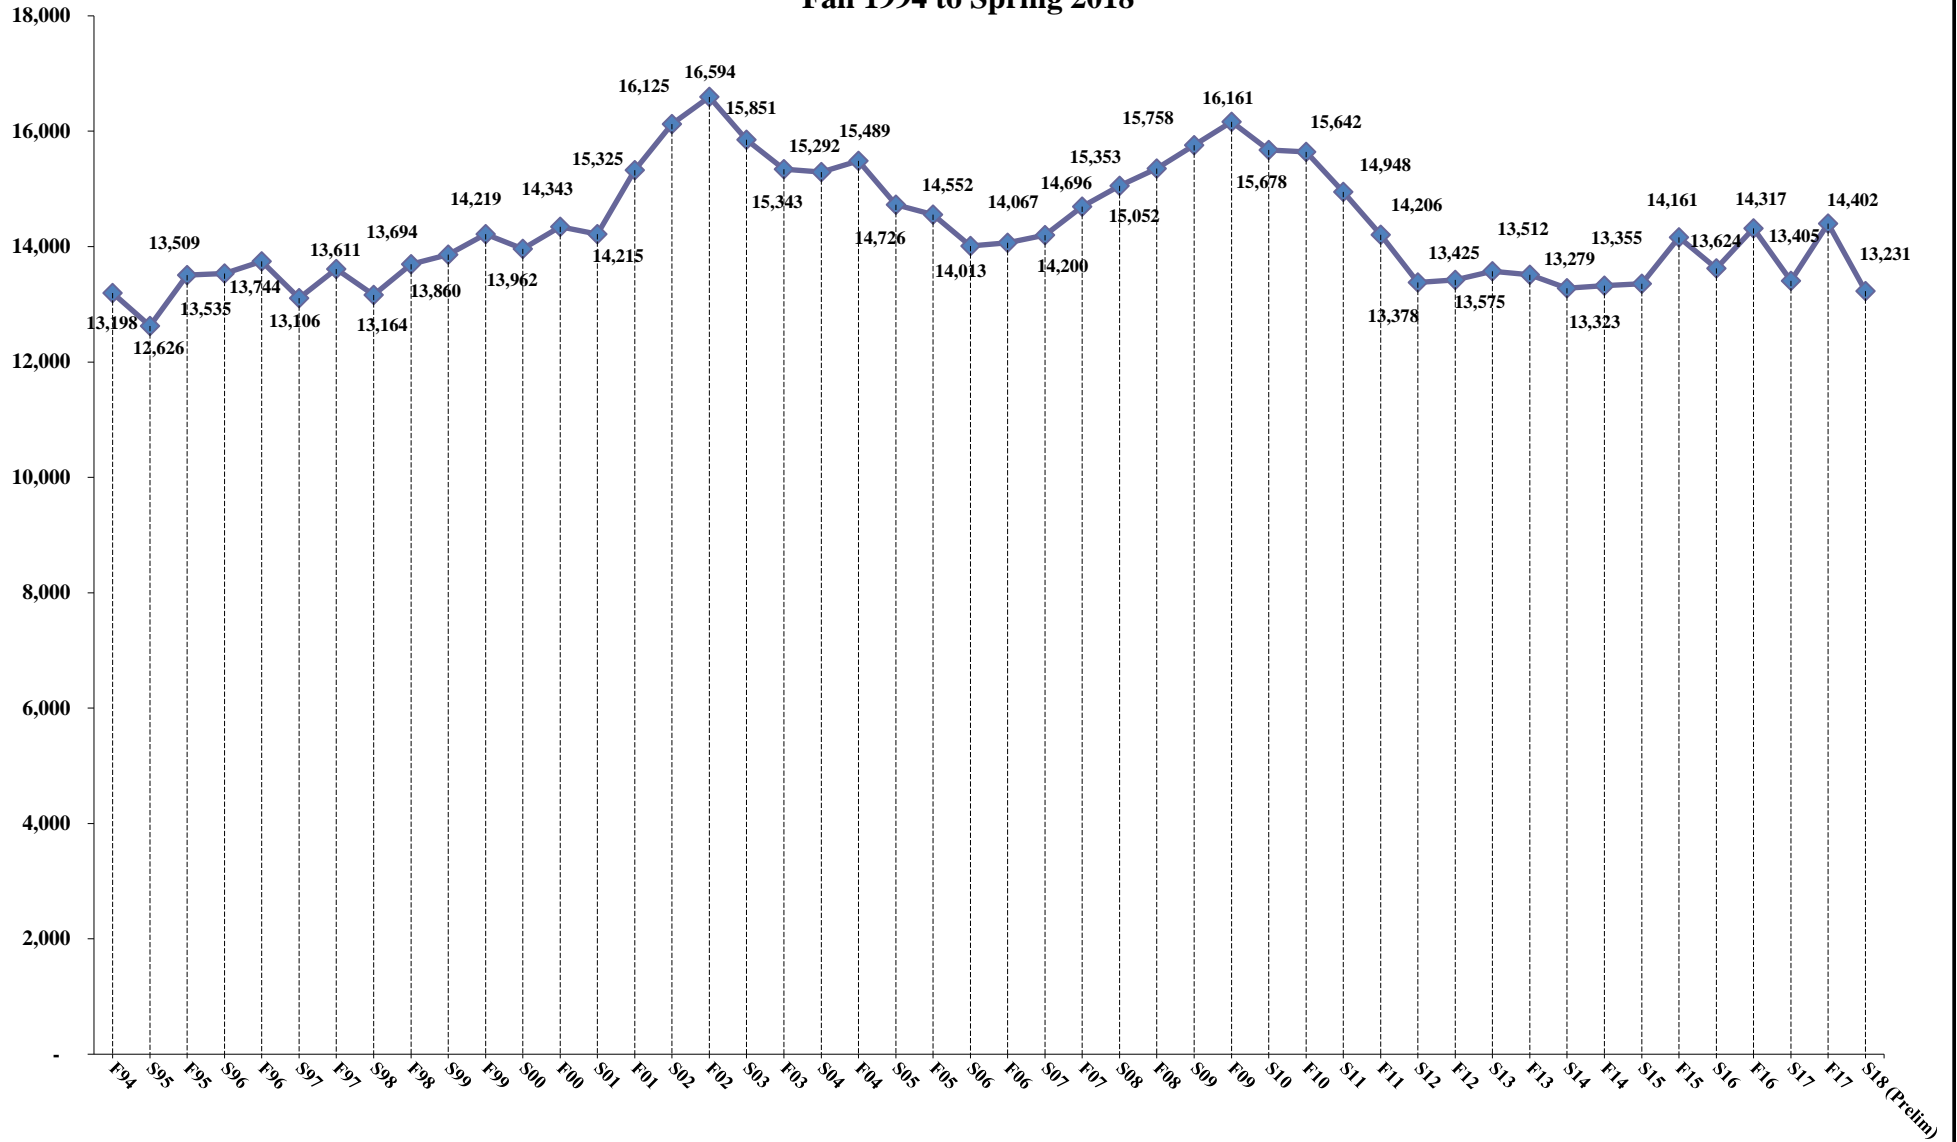

Chabot College Total number of students (headcounts) Fall 1994 to Spring 2018

Source: Chabot College Office of Institutional Research

Chabot College Total number of enrollments (class seats) Fall 1994 to Spring 2018

Source: Chabot College Office of Institutional Research

Chabot College
Enrollments (class seats) per student
Fall 1994 to Spring 2018

Source: Chabot College Office of Institutional Research