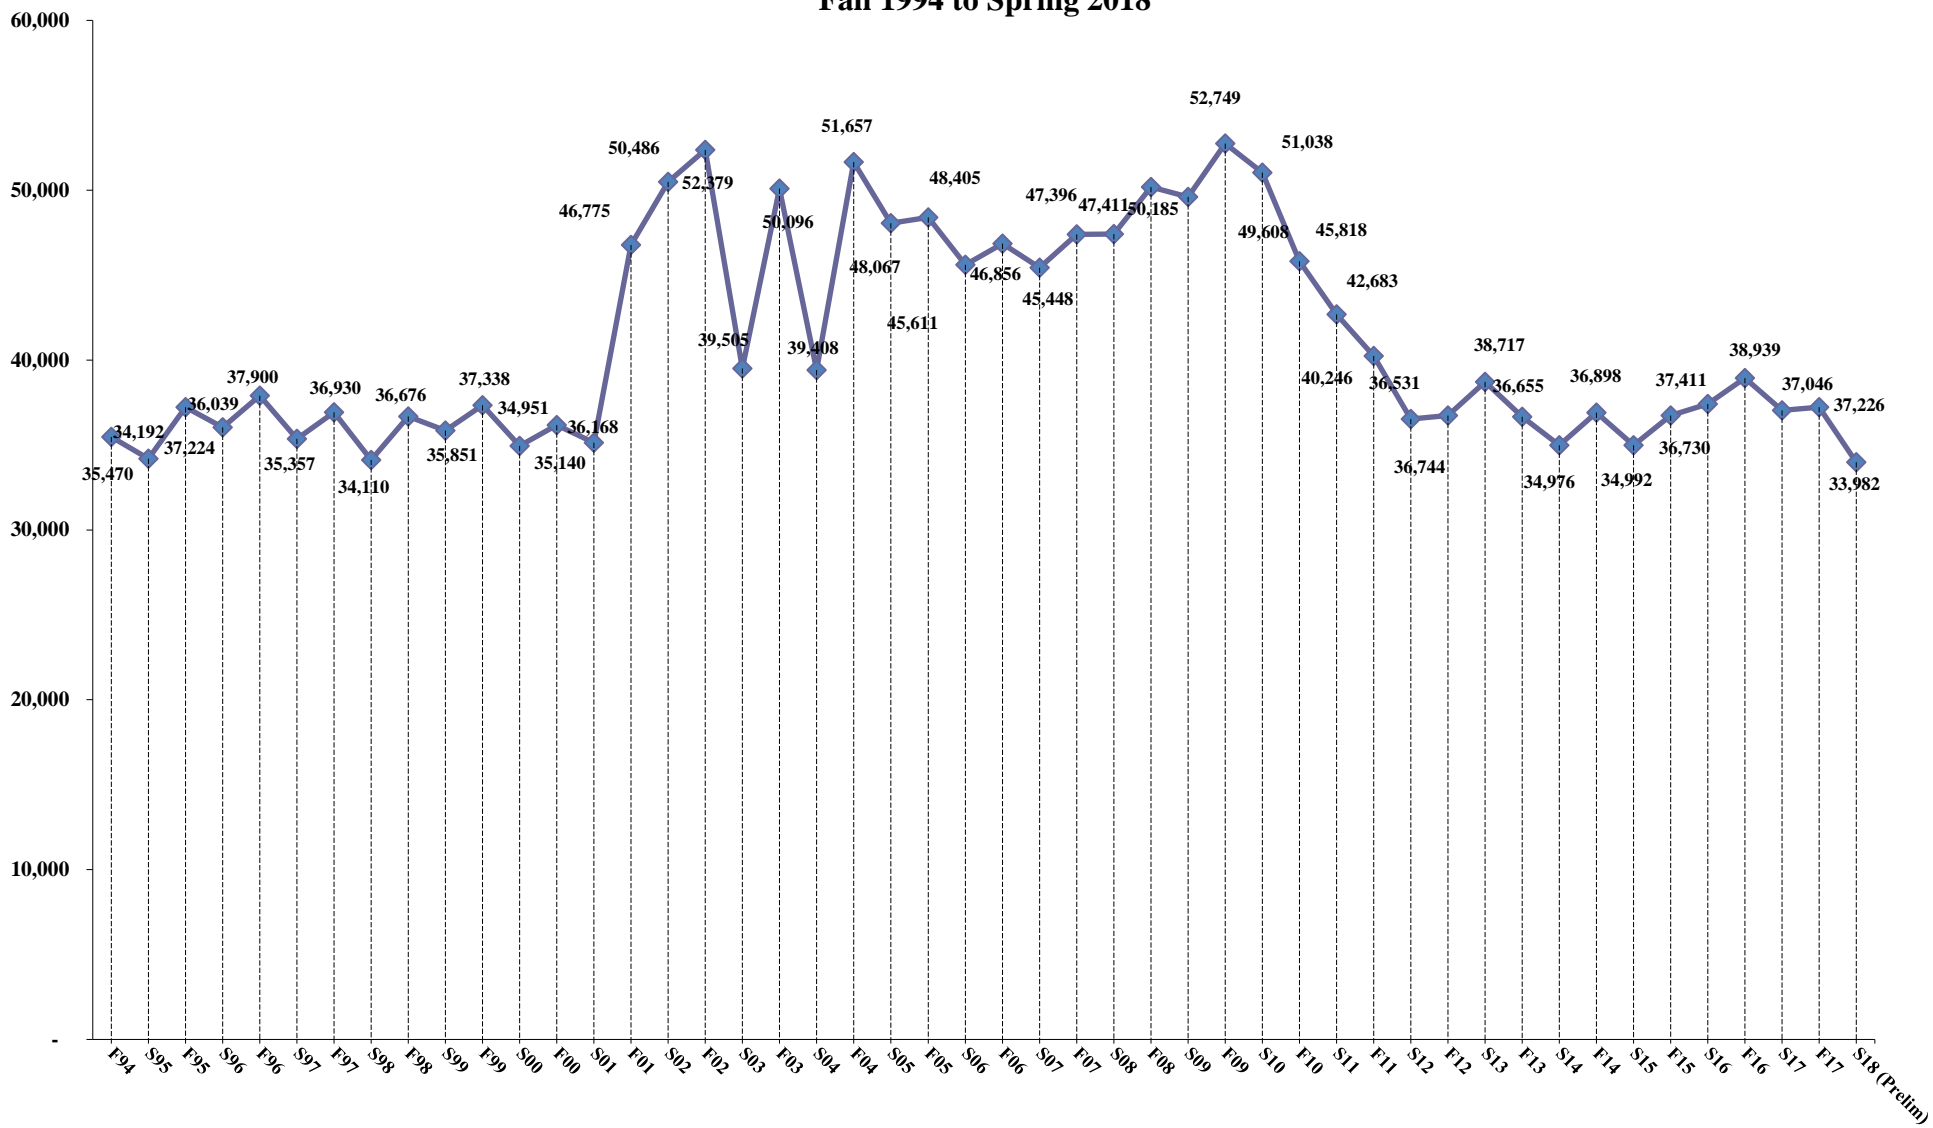

Chabot College Total number of students (headcounts) Fall 1994 to Spring 2018

Source: Chabot College Office of Institutional Research

Chabot College Total number of enrollments (class seats) Fall 1994 to Spring 2018

Source: Chabot College Office of Institutional Research

Chabot College
Enrollments (class seats) per student
Fall 1994 to Spring 2018

Source: Chabot College Office of Institutional Research