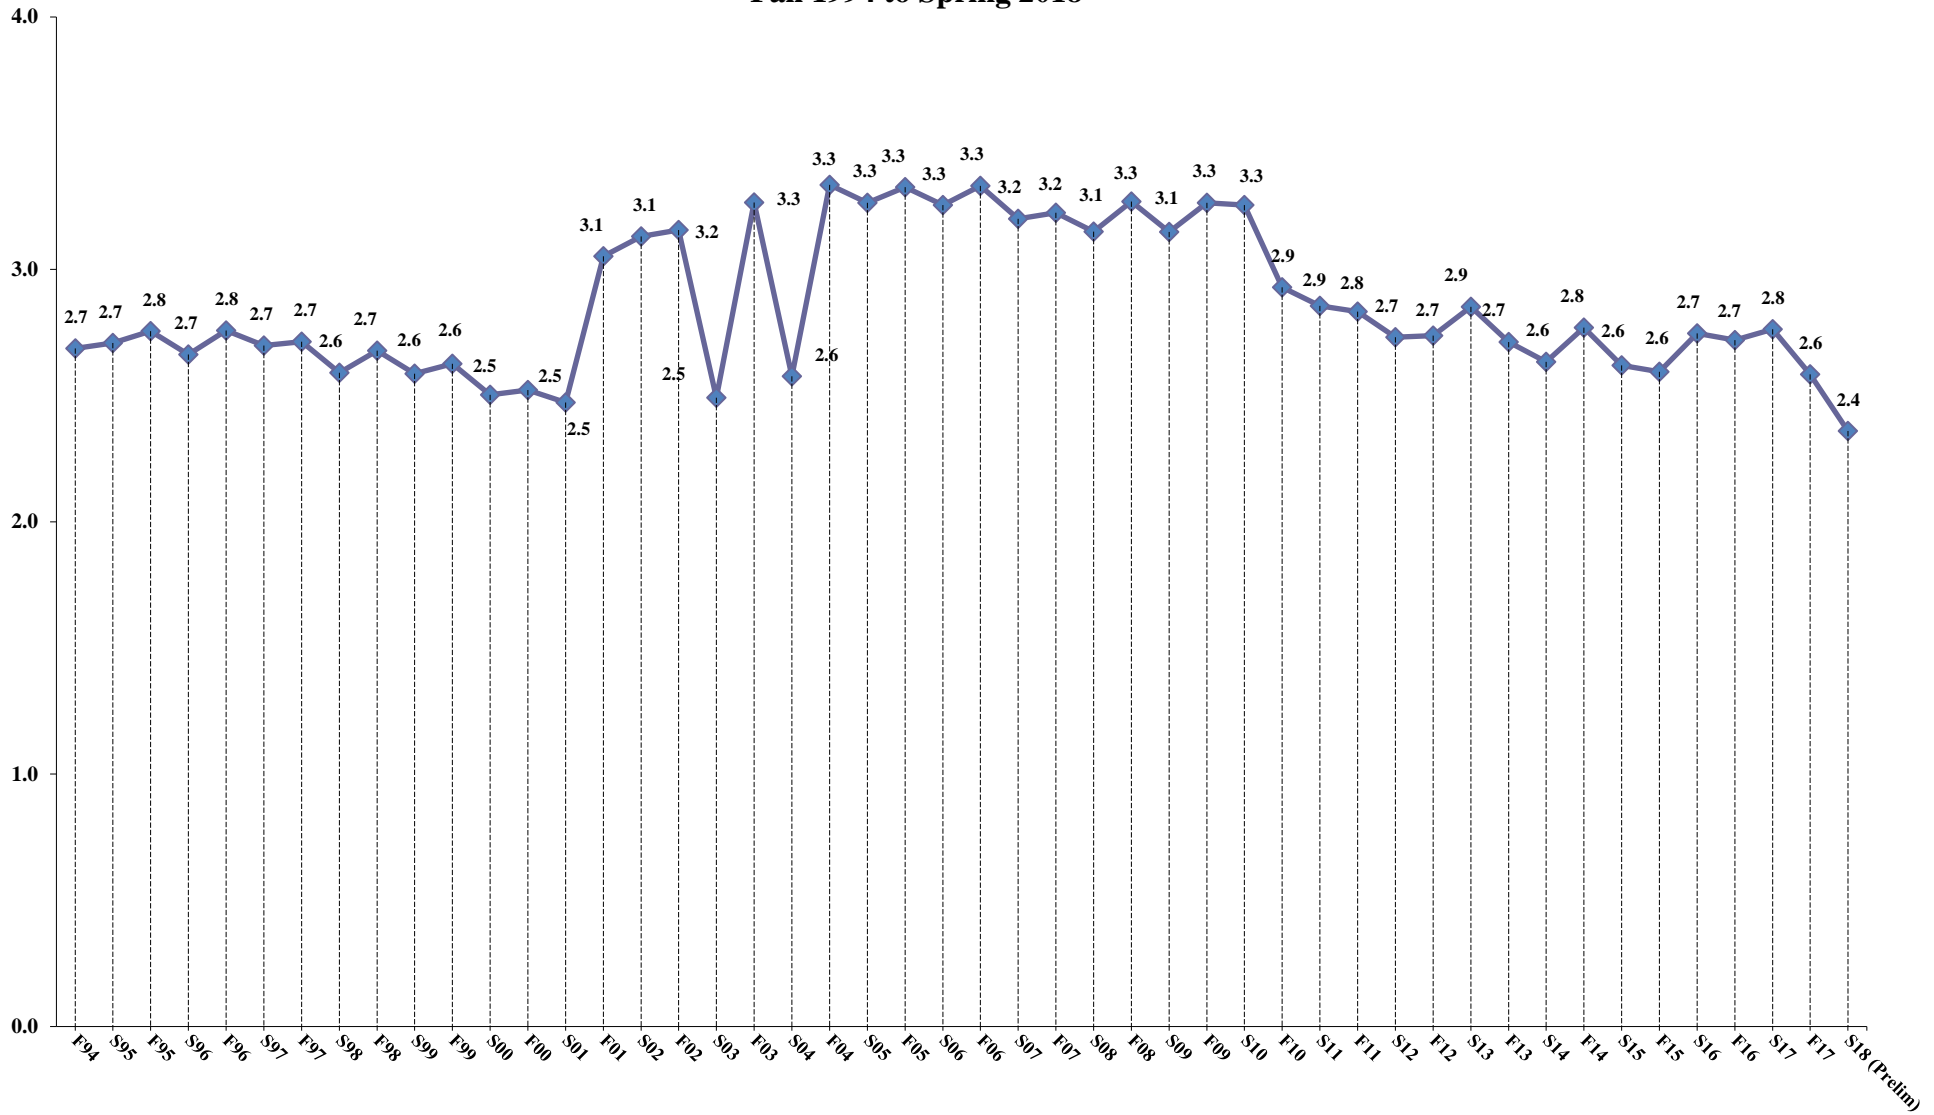

Chabot College Total number of students (headcounts) Fall 1994 to Spring 2018

Source: Chabot College Office of Institutional Research

Chabot College Total number of enrollments (class seats) Fall 1994 to Spring 2018

Source: Chabot College Office of Institutional Research

Chabot College
Enrollments (class seats) per student
Fall 1994 to Spring 2018

Source: Chabot College Office of Institutional Research