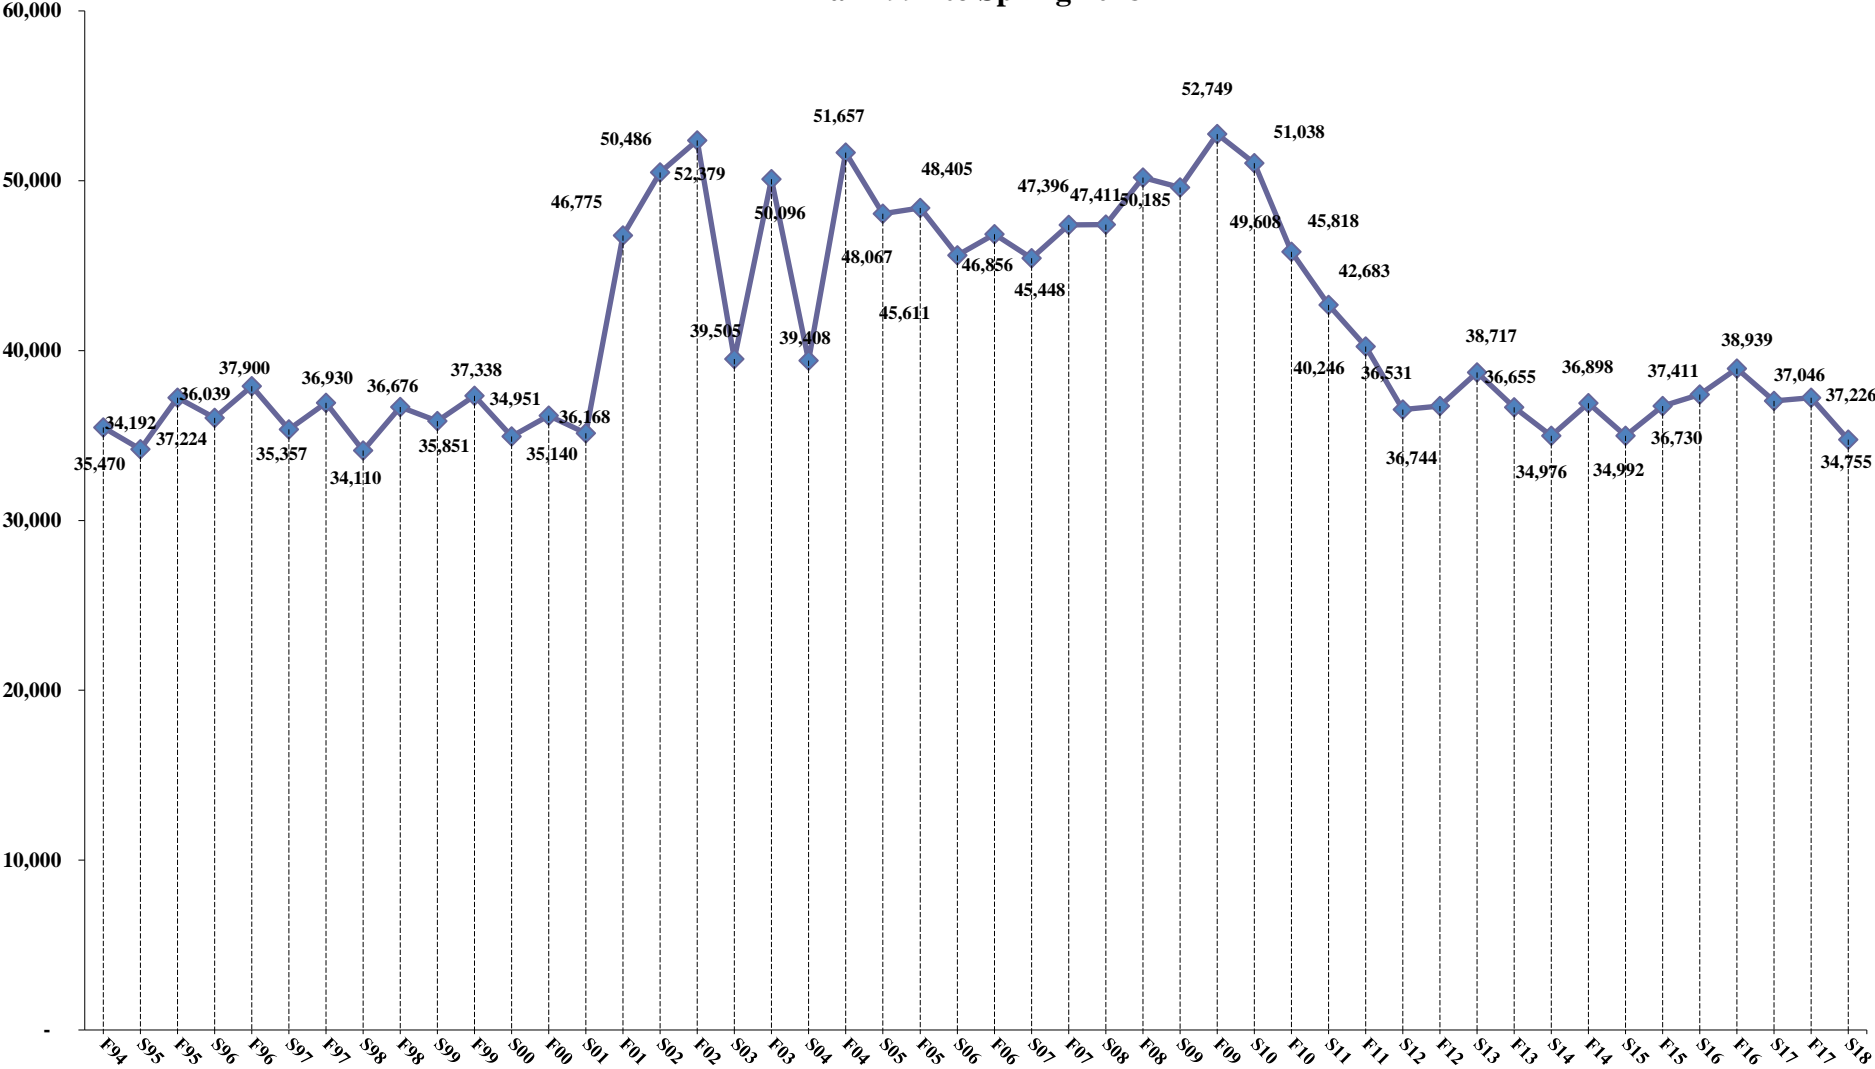

**Chabot College
Total number of students (headcounts)
Fall 1994 to Spring 2018**

Source: Chabot College Office of Institutional Research

**Chabot College
Total number of enrollments (class seats)
Fall 1994 to Spring 2018**

Source: Chabot College Office of Institutional Research

Chabot College
Enrollments (class seats) per student
Fall 1994 to Spring 2018

Source: Chabot College Office of Institutional Research