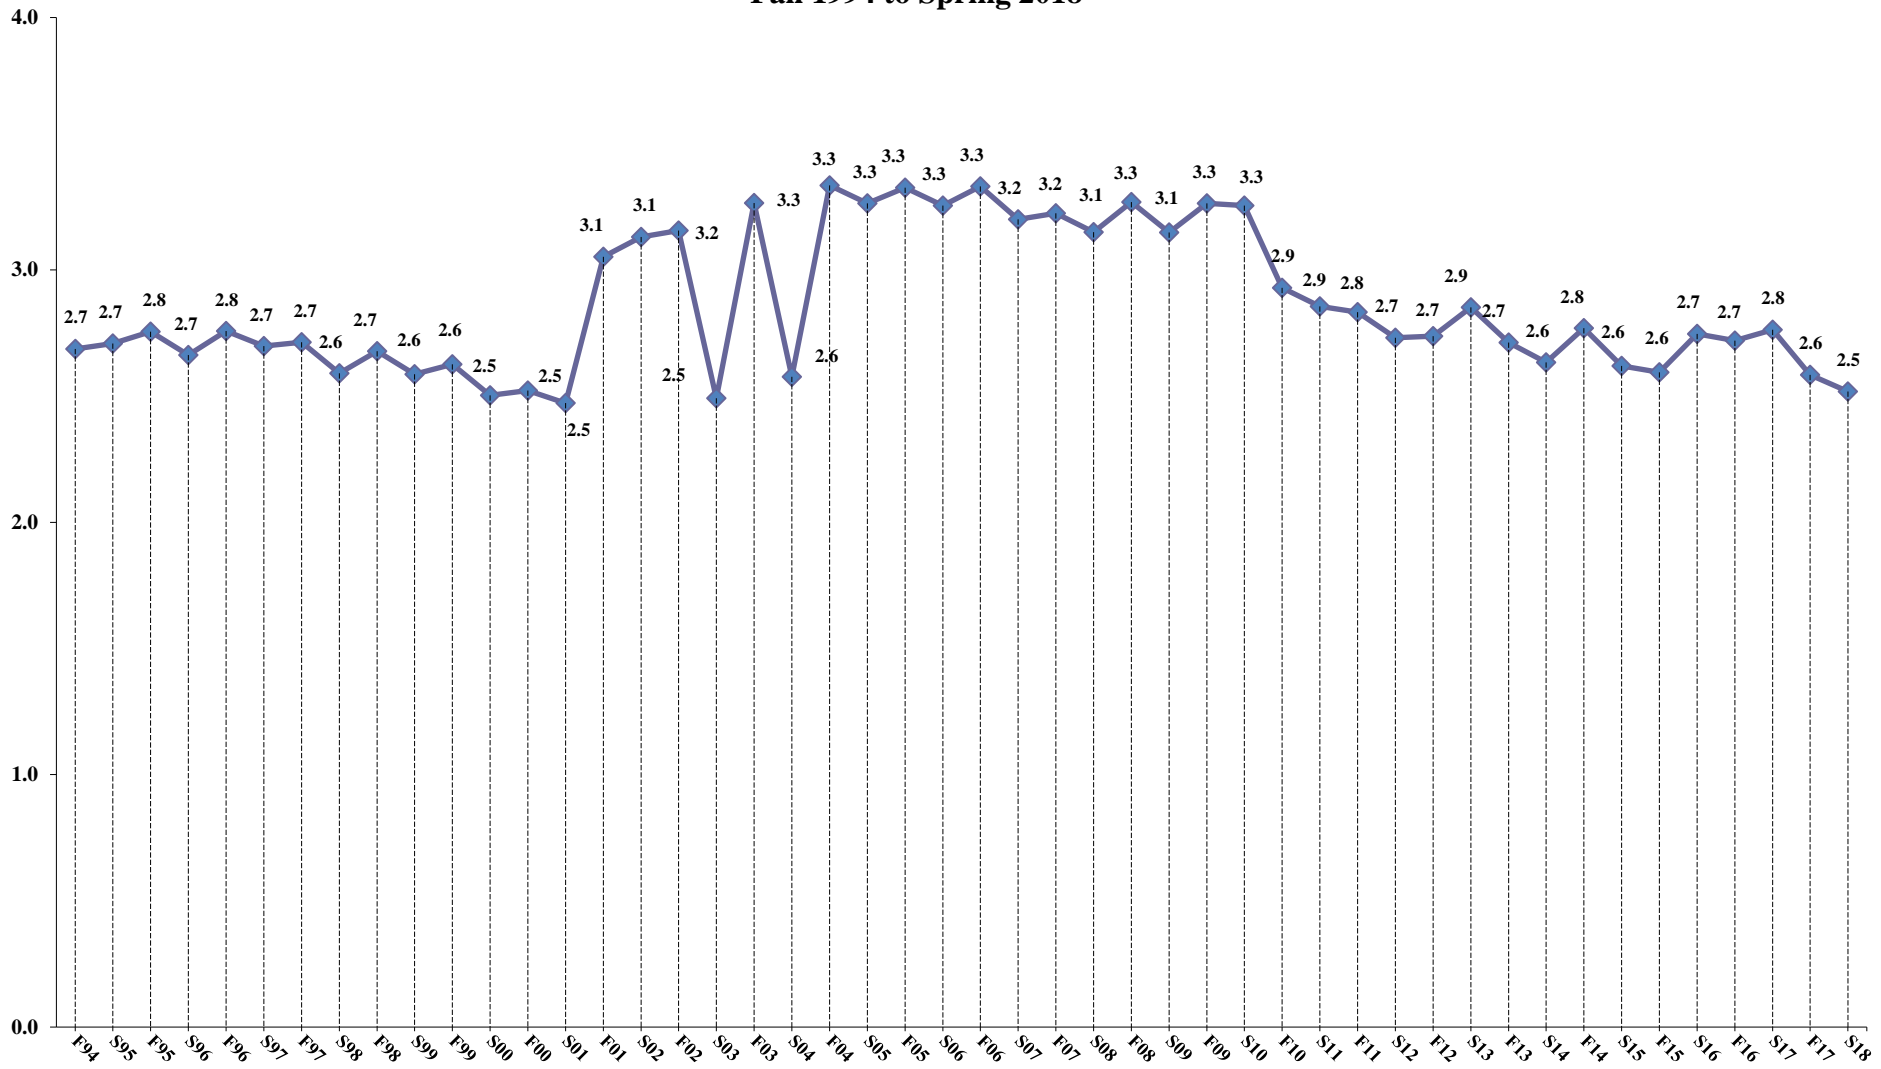

**Chabot College
Total number of students (headcounts)
Fall 1994 to Spring 2018**

Source: Chabot College Office of Institutional Research

**Chabot College
Total number of enrollments (class seats)
Fall 1994 to Spring 2018**

Source: Chabot College Office of Institutional Research

Chabot College
Enrollments (class seats) per student
Fall 1994 to Spring 2018

Source: Chabot College Office of Institutional Research