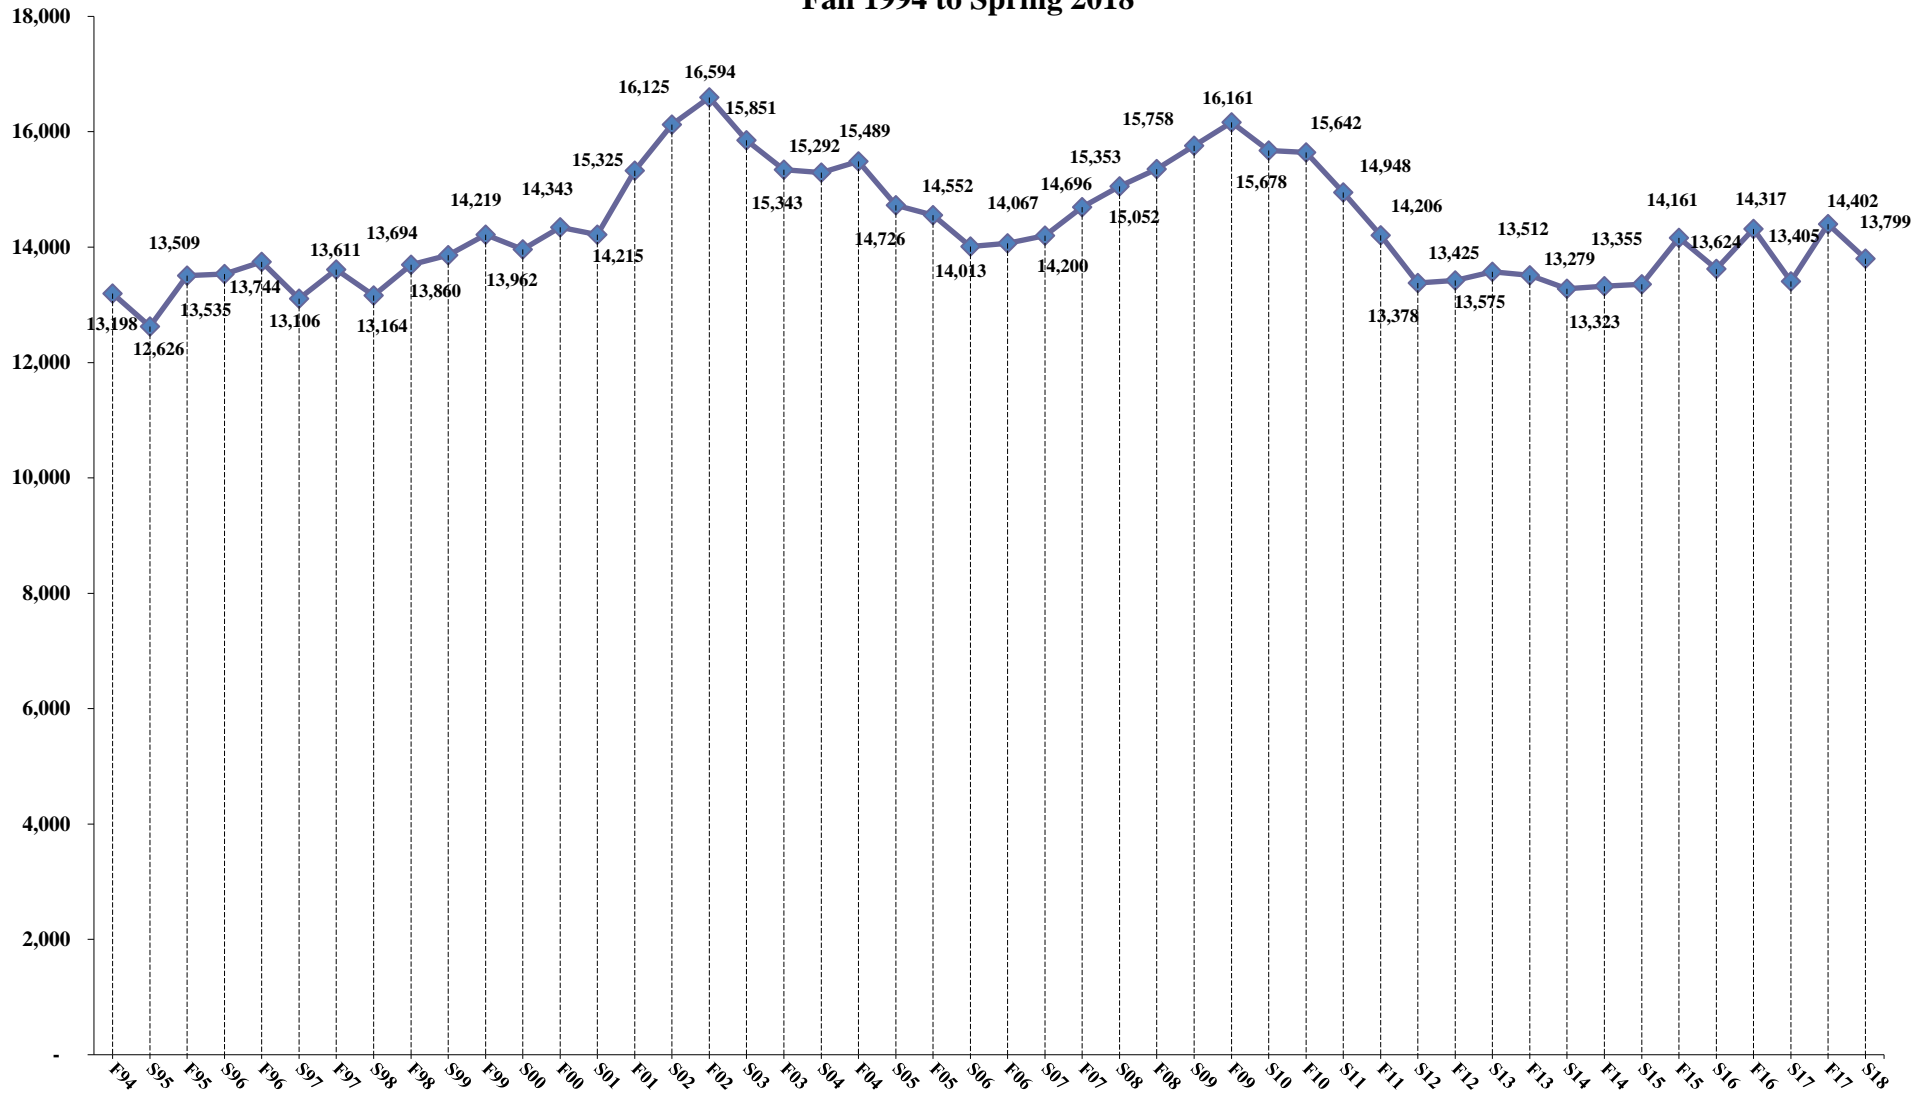

**Chabot College
Total number of students (headcounts)
Fall 1994 to Spring 2018**

Source: Chabot College Office of Institutional Research

**Chabot College
Total number of enrollments (class seats)
Fall 1994 to Spring 2018**

Source: Chabot College Office of Institutional Research

Chabot College
Enrollments (class seats) per student
Fall 1994 to Spring 2018

Source: Chabot College Office of Institutional Research