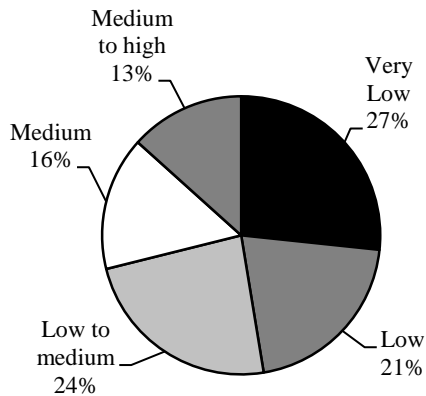

Chabot College, Fall 2017
Income
Part-time students (0.5-5.5 units)