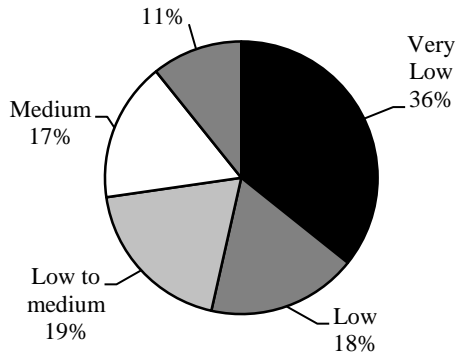

Chabot College Fall 2017 Student Accreditation Survey

Family income by student type

Chabot College, Fall 2017
Income
Full-time students

Chabot College, Fall 2017
Income
Part-time students (6.0-11.5 units)

Chabot College, Fall 2017
Income
Part-time students (0.5-5.5 units)

Chabot College, Fall 2017
Income
Evening/Saturday students