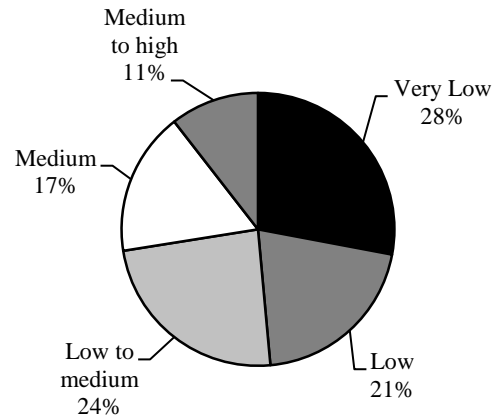

Chabot College Fall 2017 Student Accreditation Survey

Family income by student type

Chabot College, Fall 2017
Income
Full-time students

Chabot College, Fall 2017
Income
Part-time students (6.0-11.5 units)