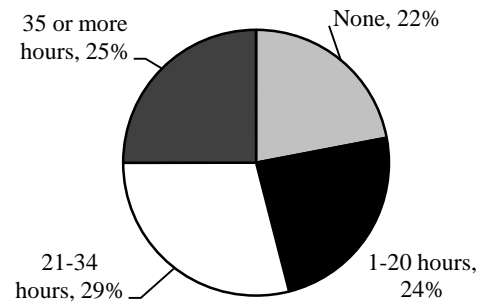

Chabot College Fall 2017 Student Accreditation Survey

Paid work hours per week by student type

Chabot College, Fall 2017
Paid working hours
Full-time Students

Chabot College, Fall 2017
Paid working hours
Part-time Students (6.0-11.5 units)