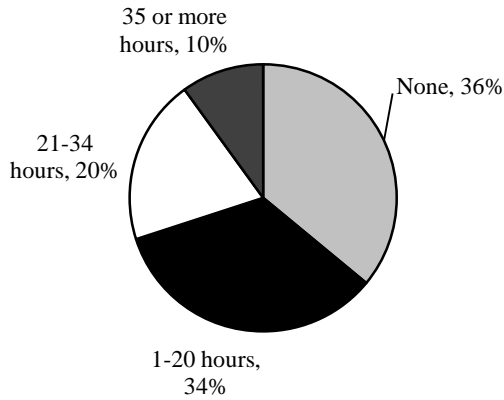

Chabot College Fall 2017 Student Accreditation Survey

Paid work hours per week by student type

Chabot College, Fall 2017
Paid working hours
Full-time Students

Chabot College, Fall 2017
Paid working hours
Part-time Students (6.0-11.5 units)