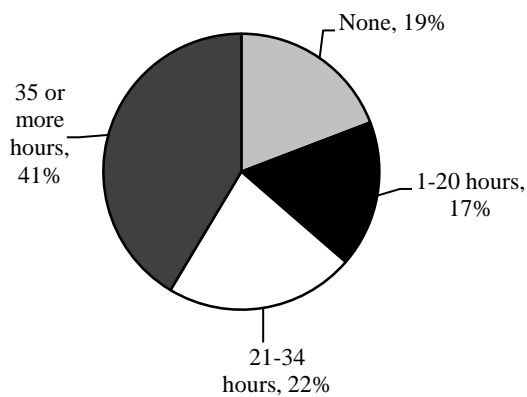

Chabot College, Fall 2017
Paid working hours
Part-time Students (0.5-5.5 units)