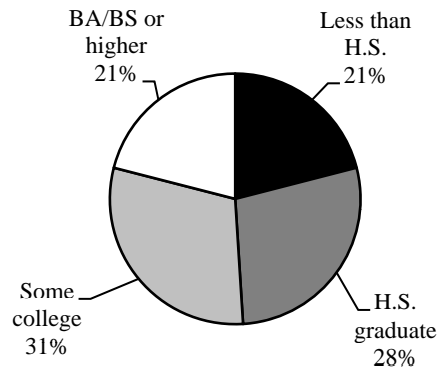

**Chabot College Fall 2013 Student Accreditation Survey**  
**Highest education level of either parent**  
**by student type**

**Chabot College, Fall 2013**  
**Parents' Highest Education Level**  
**Full-time Students**

**Chabot College, Fall 2013**  
**Parents' Highest Education Level**  
**Part-time Students (6.0-11.5 units)**

**Chabot College, Fall 2013**  
**Parents' Highest Education Level**  
**Part-time Students (0.5-5.5 units)**