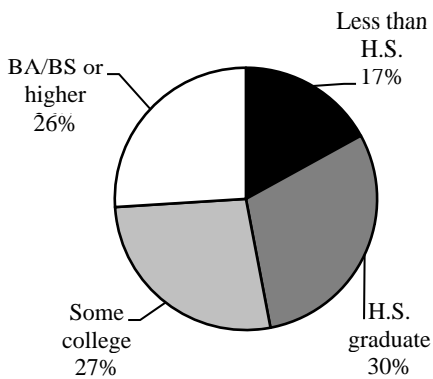

**Chabot College Fall 2013 Student Accreditation Survey**  
**Highest education level of either parent**  
**by student type**

**Chabot College, Fall 2013**  
**Parents' Highest Education Level**  
**Full-time Students**

**Chabot College, Fall 2013**  
**Parents' Highest Education Level**  
**Part-time Students (6.0-11.5 units)**

**Chabot College, Fall 2013**  
**Parents' Highest Education Level**  
**Part-time Students (0.5-5.5 units)**