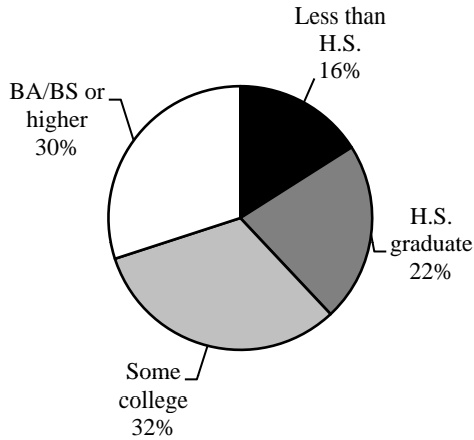

**Chabot College Fall 2013 Student Accreditation Survey**  
**Highest education level of either parent**  
**by student type**

**Chabot College, Fall 2013**  
**Parents' Highest Education Level**  
**Full-time Students**

**Chabot College, Fall 2013**  
**Parents' Highest Education Level**  
**Part-time Students (6.0-11.5 units)**

**Chabot College, Fall 2013**  
**Parents' Highest Education Level**  
**Part-time Students (0.5-5.5 units)**