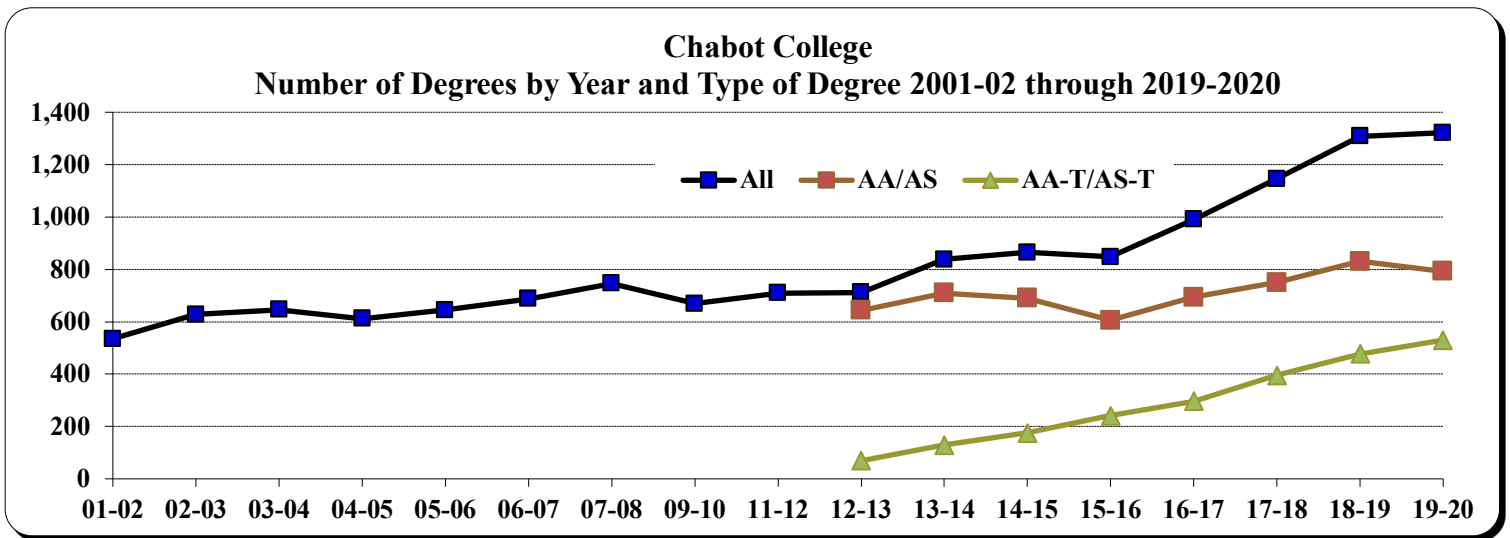

Chabot College

Degrees Awarded 2001-02 to 2019-20

Transfer Degrees Push Total Degrees to Highest in more than 20 years

In 2019-20, the total number of Chabot degrees awarded reached 1,322, the highest in over 20 years. Similar to the previous years, transfer degrees drove the increase. However, the number of the AA/AS degrees awarded decreased from 831 in 2018-19 to 792 in the 18-19 academic year. Transfer degrees allow students to graduate with a degree, meet CSU transfer requirements, and have a guaranteed place at CSU. Students love them, and they now represent over one third of all degrees. To see all degrees by major, see the Degrees area of the Success and Outcomes page on the IR website (www.chabotcollege.edu/IR/).

Academic Year	01-02	02-03	03-04	04-05	05-06	06-07	07-08	09-10	11-12	12-13	13-14	14-15	15-16	16-17	17-18	18-19	19-20
Number of All Degrees	535	628	646	612	645	687	746	669	710	712	838	865	848	991	1,146	1,308	1,322
AA/AS Degrees	535	628	646	612	645	687	746	669	710	643	709	690	606	694	750	831	792
AA-T/AS-T Degrees										69	129	175	242	297	396	477	530

SOURCE: Chabot-Las Positas Community College District Institutional Research Dataset

NOTE: Degrees are listed in the year awarded, regardless of the year earned. About 80% were earned in the same year as awarded, 14% were earned in the previous year, and almost all the rest were earned within the 5 previous years.

Transfer and Associate Degrees with largest increases between 2015-16 & 2019-20

Degree Major	2015-16	2016-17	2017-18	2018-19	2019-20	Increase from 15-16 to 19-20
Transfer (AA-T/AS-T) Degrees (selected)						
Psychology (AA-T)	31	50	71	68	95	64
Business Administration (AS-T)	86	99	130	129	142	56
Sociology (AA-T)	33	37	44	61	64	31
Economics (AA-T)	3	8	15	32	33	30
English (AA-T)	2	6	9	12	20	18
Communication Studies (AA-T)	12	18	16	27	28	16
All transfer degrees:	242	297	396	477	530	288
AA/AS Degrees (selected)						
Liberal Arts - Emph Soc & Behav (AA)	184	225	223	220	232	48
Biology Emph Allied Health (AA)	31	33	59	70	73	42
Liberal Arts-Emph Math & Science (AA)	70	94	125	150	105	35
Liberal Art-Emph Art & Human (AA)	30	33	40	39	48	18
Computer Science (AS)	0	3	12	14	13	13
All AA/AS degrees:	606	694	750	831	792	186
TOTAL DEGREES:	848	991	1,146	1,308	1,322	474