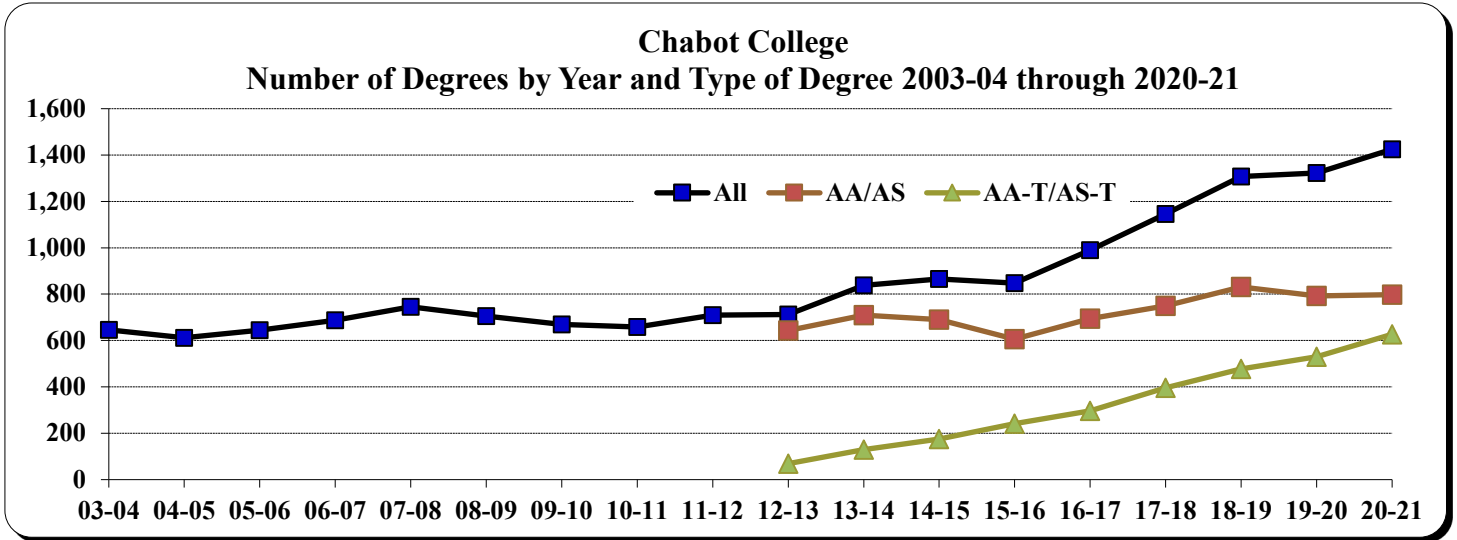

Chabot College

Degrees Awarded 2003-04 to 2020-21

Transfer Degrees Push Total Degrees to Highest in more than 20 years

In 2020-21, the total number of Chabot degrees awarded reached 1,425, the highest in over 20 years. Similar to the previous years, transfer degrees drove the increase. The number of the AA-T/AS-T degrees awarded increased from 530 in 2019-20 to 627 in the 20-21 academic year. Transfer degrees allow students to graduate with a degree, meet CSU transfer requirements, and have a guaranteed place at CSU. Students love them, and they now represent over one third of all degrees. To see all degrees by major, see the Degrees area of the Success and Outcomes page on the IR website (www.chabotcollege.edu/IR/).

Academic Year	03-04	04-05	05-06	06-07	07-08	08-09	09-10	10-11	11-12	12-13	13-14	14-15	15-16	16-17	17-18	18-19	19-20	20-21
Number of All Degrees	646	612	645	687	746	706	669	659	710	712	838	865	848	990	1,146	1,308	1,322	1,425
AA/AS Degrees	646	612	645	687	746	706	669	659	710	643	709	690	606	694	750	831	792	798
AA-T/AS-T Degrees										69	129	175	242	296	396	477	530	627

SOURCE: Chabot-Las Positas Community College District Institutional Research Dataset

NOTE: Degrees are listed in the year awarded, regardless of the year earned. About 80% were earned in the same year as awarded, 14% were earned in the previous year, and almost all the rest were earned within the 5 previous years.

Transfer and Associate Degrees with largest increases between 2016-17 & 2020-21

Degree Major	2016-17	2017-18	2018-19	2019-20	2020-21	Increase from 16-17 to 20-21
Transfer (AA-T/AS-T) Degrees (selected)						
Business Administration (AS-T)	99	130	129	142	174	75
Psychology (AA-T)	50	71	68	95	114	64
Economics (AA-T)	8	15	32	33	44	36
Sociology (AA-T)	37	44	61	64	63	26
Political Science (AA-T)	4	13	21	19	22	18
Administration of Justice (AS-T)	39	48	51	43	57	18
All transfer degrees:	296	396	477	530	627	331
AA/AS Degrees (selected)						
Liberal Arts - Emph Math & Sci (AA)	65	114	149	105	130	65
Biology Emph Allied Health (AA)	33	59	70	73	97	64
Liberal Arts-Emph Arts & Human (AA)	24	35	39	48	43	19
Liberal Arts-Emph Kines & Well (AA)	14	12	17	18	24	10
Information Technology (AS)	0	0	1	9	9	9
All AA/AS degrees:	694	750	831	792	798	104
TOTAL DEGREES:	990	1,146	1,308	1,322	1,425	435