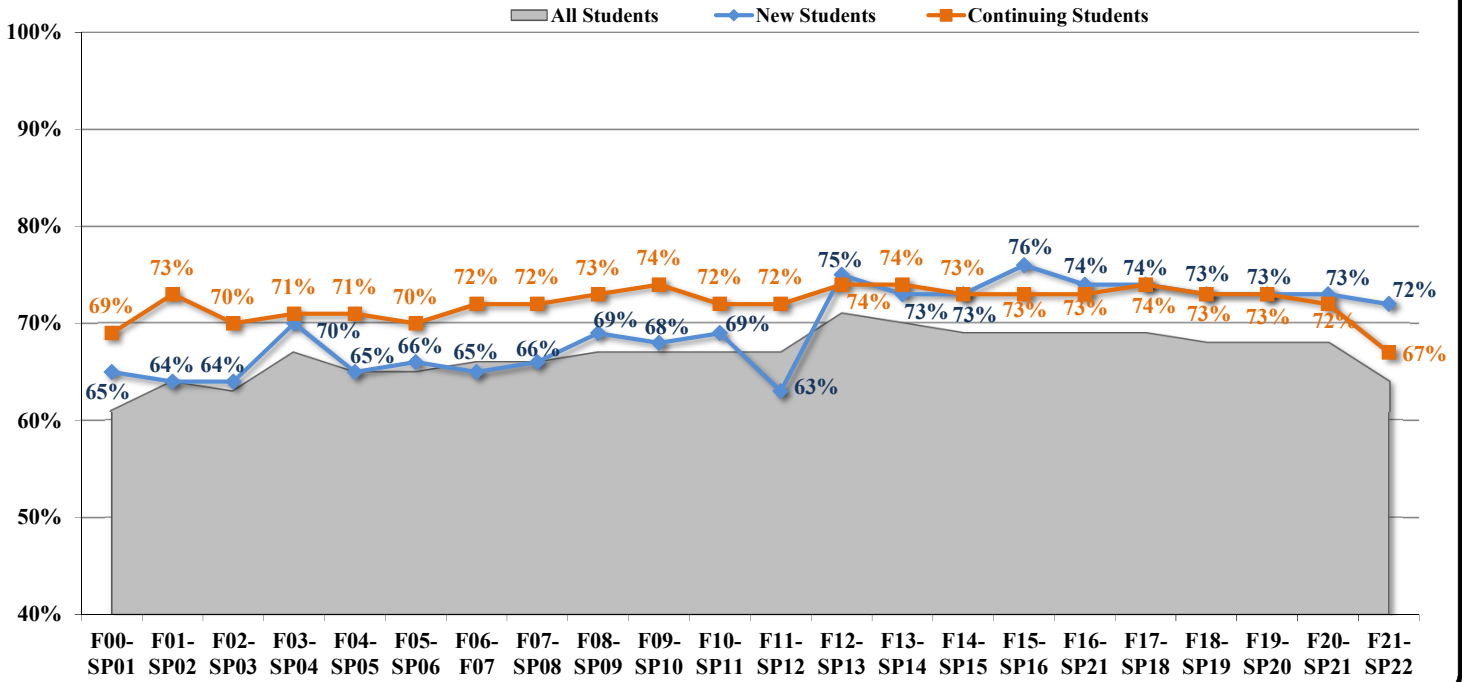

**Chabot College
Persistence Rates of New, Continuing, and All Students
Fall 2000 to Spring 2001 through Fall 2021 to Spring 2022**

**Chabot College
Persistence Rates of New, Continuing, and All Students
Fall 2000 to Fall 2001 through Fall 2020 to Fall 2021**