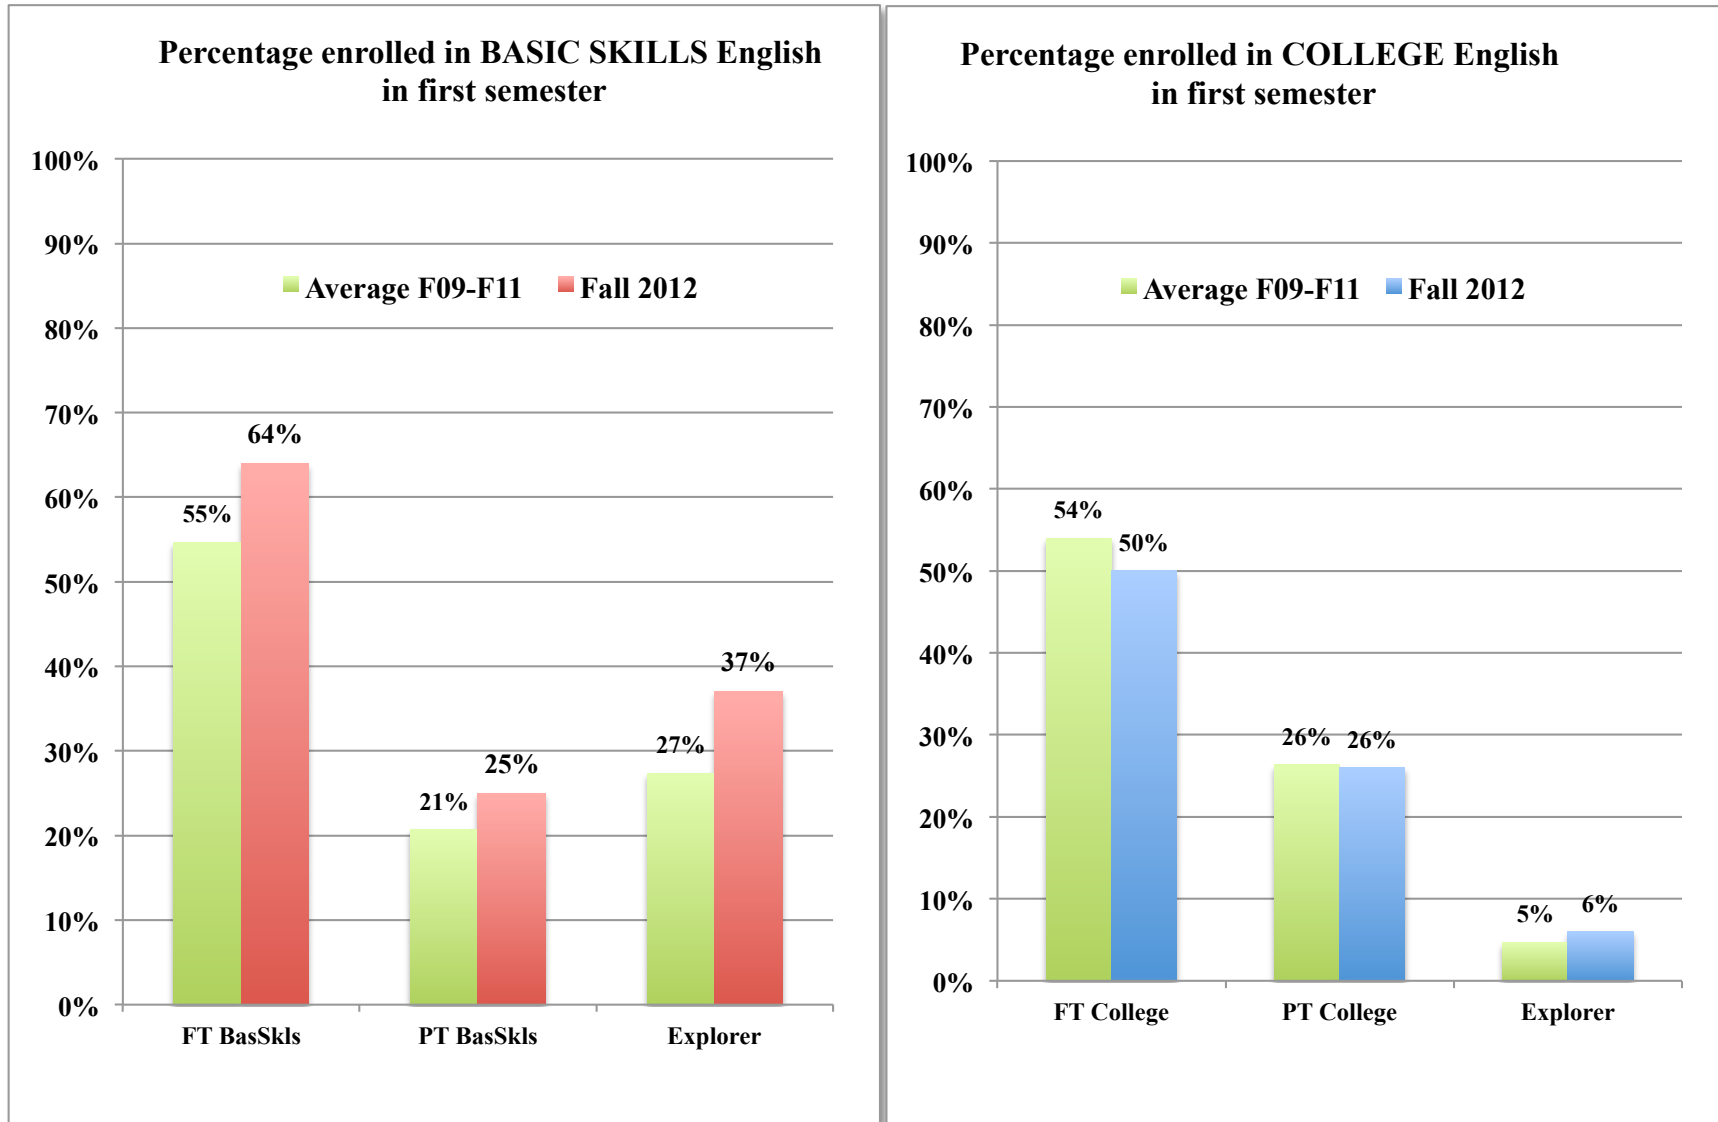

Chabot College
Measuring Progress on the Strategic Plan
Fall 2012 New Student Cohort: Progress compared to average of Fall 2009-11 Cohorts

Chabot College
Measuring Progress on the Strategic Plan
Fall 2012 New Student Cohort: Progress compared to average of Fall 2009-11 Cohorts