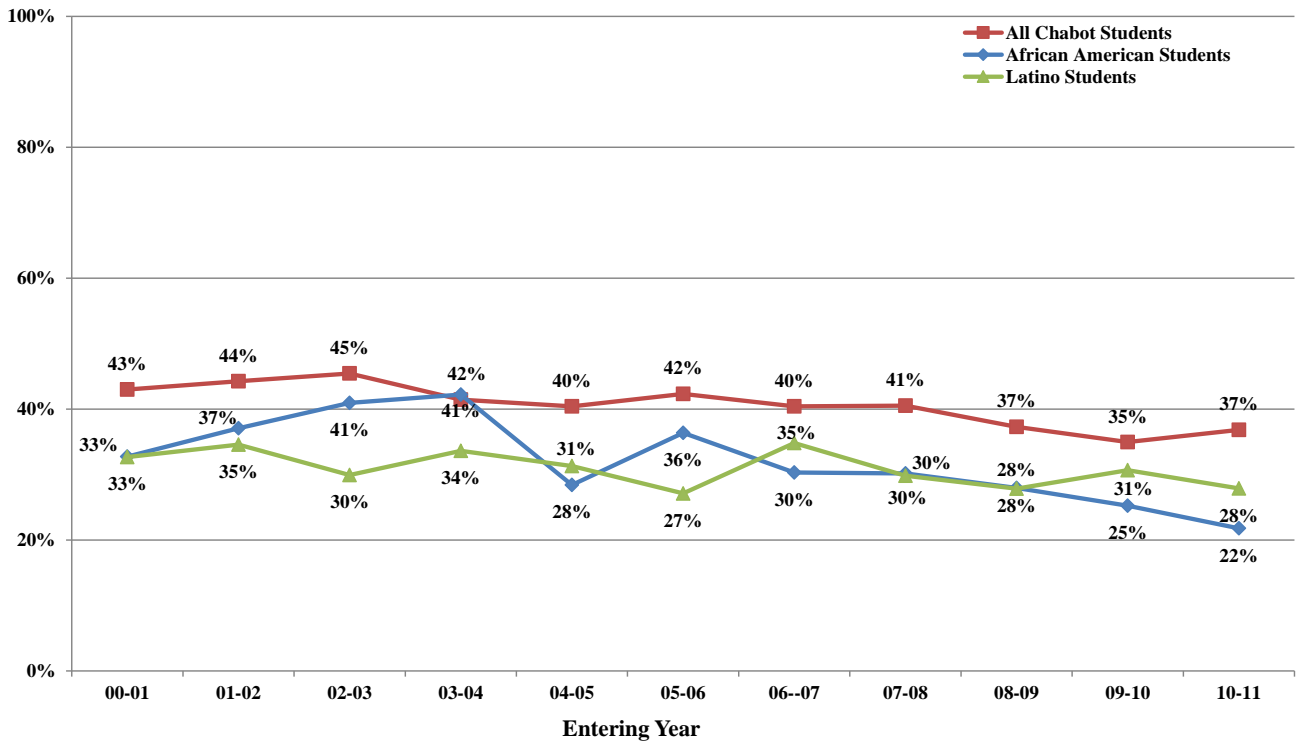

Chabot College Six Year Transfer Rate
Percentage of Transfer-Directed* Students transferring to any 4-yr college in U.S.
Within Six Years, by Major Race-ethnicity Group
2000-01 to 2010-11 Entering Cohorts