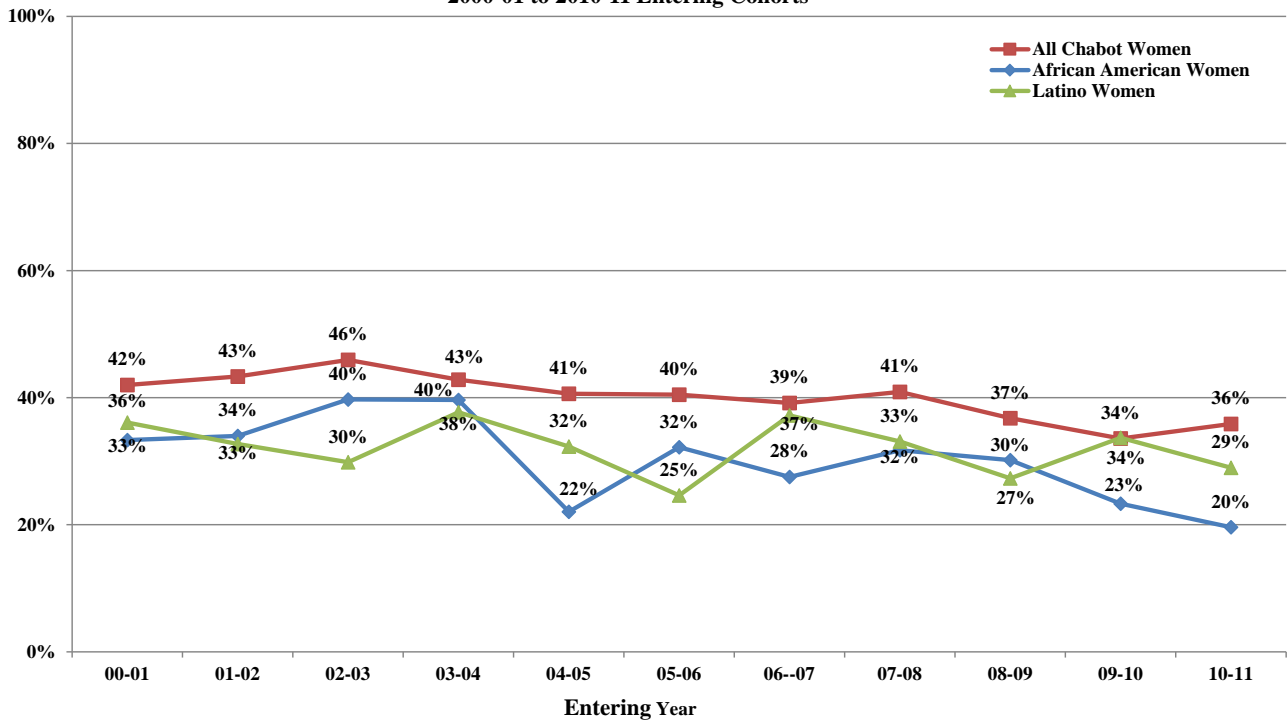

Chabot College Six Year Transfer Rate
Percentage of Transfer-Directed* Students transferring to any 4-yr college in U.S.
Within Six Years, by Major Race-ethnicity Group
2000-01 to 2010-11 Entering Cohorts

Chabot College Six Year Transfer Rate
Percentage of Transfer-Directed* Students transferring to any 4-yr college in U.S.
Within Six Years, by Major Race-ethnicity Group
2000-01 to 2010-11 Entering Cohorts