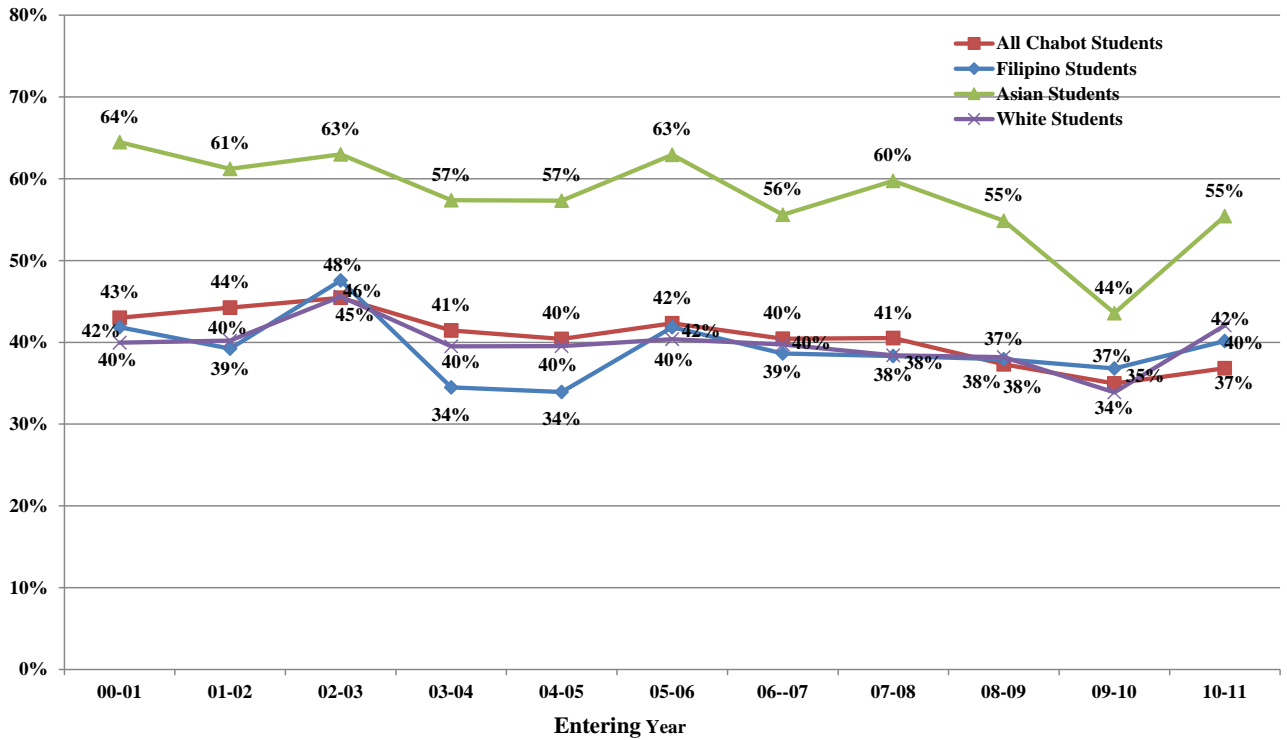

Chabot College Six Year Transfer Rate
Percentage of Transfer-Directed* Students transferring to any 4-yr college in U.S.
Within Six Years, by Major Race-ethnicity Group
2000-01 to 2010-11 Entering Cohorts