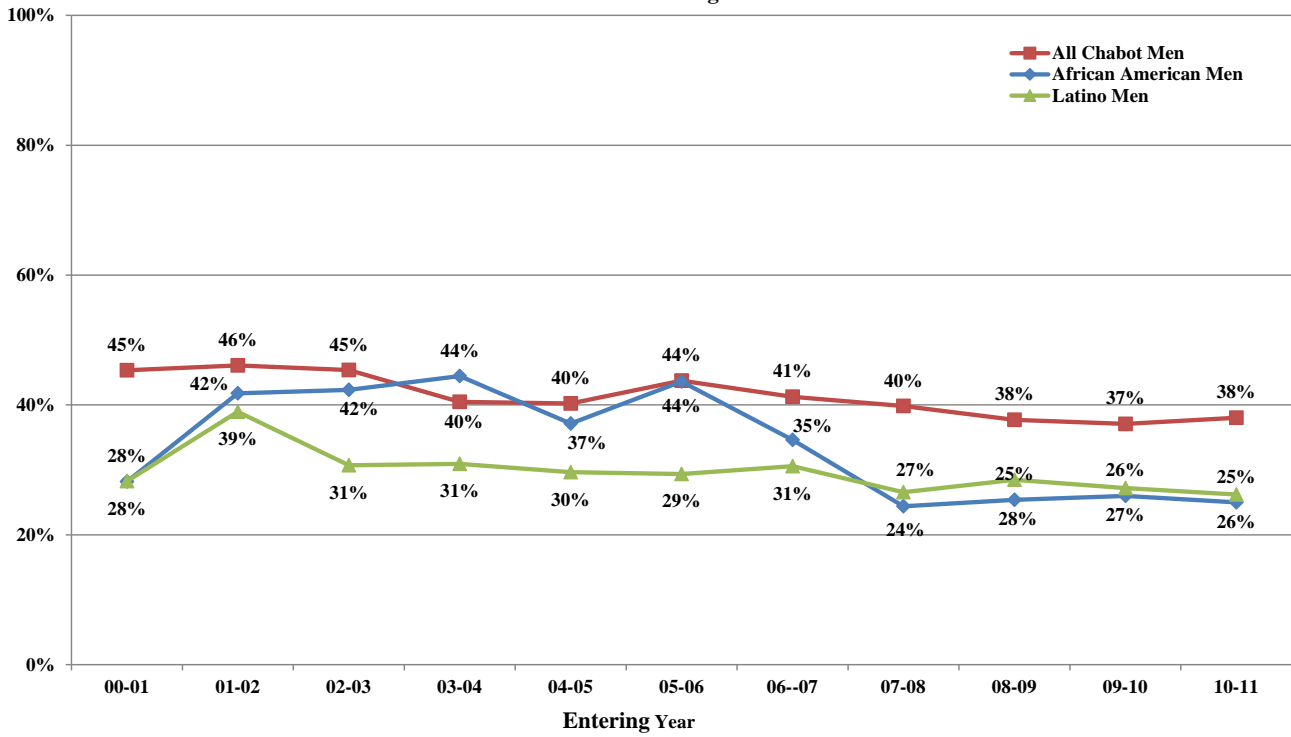

Chabot College Six Year Transfer Rate
Percentage of Transfer-Directed* Students transferring to any 4-yr college in U.S.
Within Six Years, by Major Race-ethnicity Group
2000-01 to 2010-11 Entering Cohorts

Chabot College Six Year Transfer Rate
Percentage of Transfer-Directed* Students transferring to any 4-yr college in U.S.
Within Six Years, by Major Race-ethnicity Group
2000-01 to 2010-11 Entering Cohorts