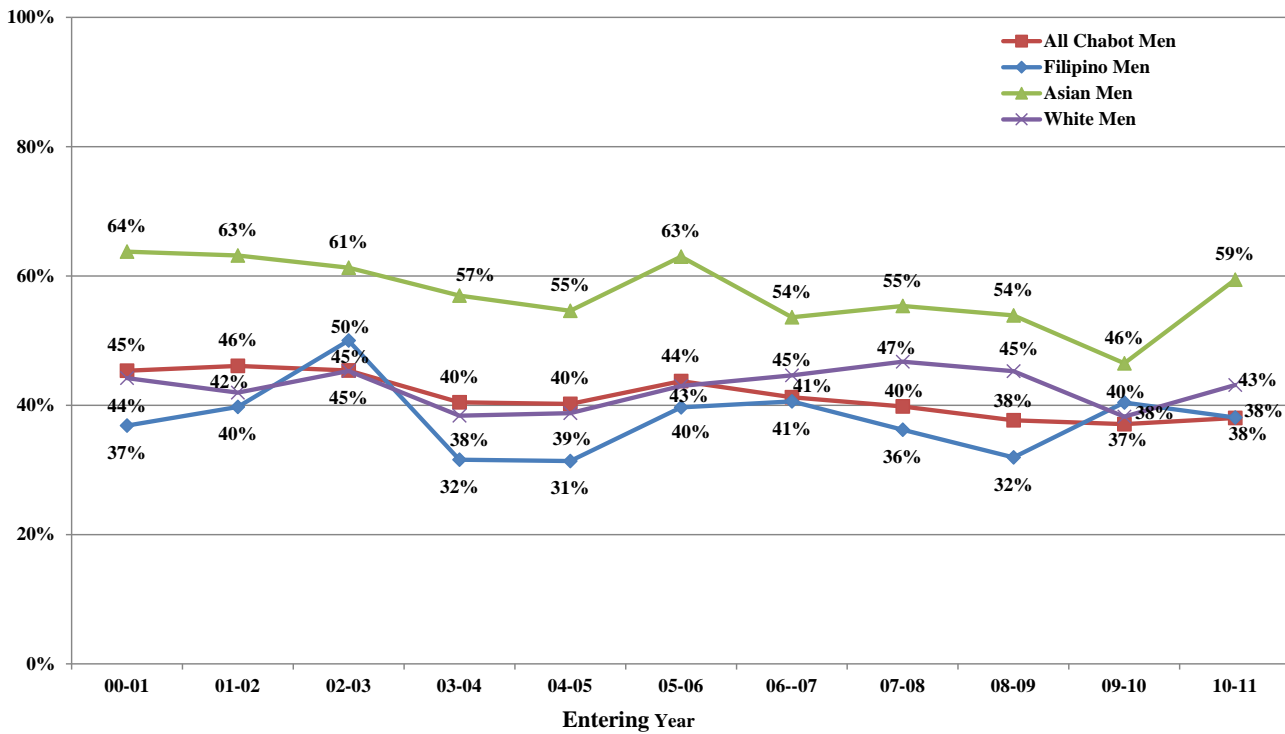

Chabot College Six Year Transfer Rate
Percentage of Transfer-Directed* Students transferring to any 4-yr college in U.S.
Within Six Years, by Major Race-ethnicity Group
2000-01 to 2010-11 Entering Cohorts

Chabot College Six Year Transfer Rate
Percentage of Transfer-Directed* Students transferring to any 4-yr college in U.S.
Within Six Years, by Major Race-ethnicity Group
2000-01 to 2010-11 Entering Cohorts

*Transfer Directed: Completed 12 units and attempted Transfer English or Math within 6 years