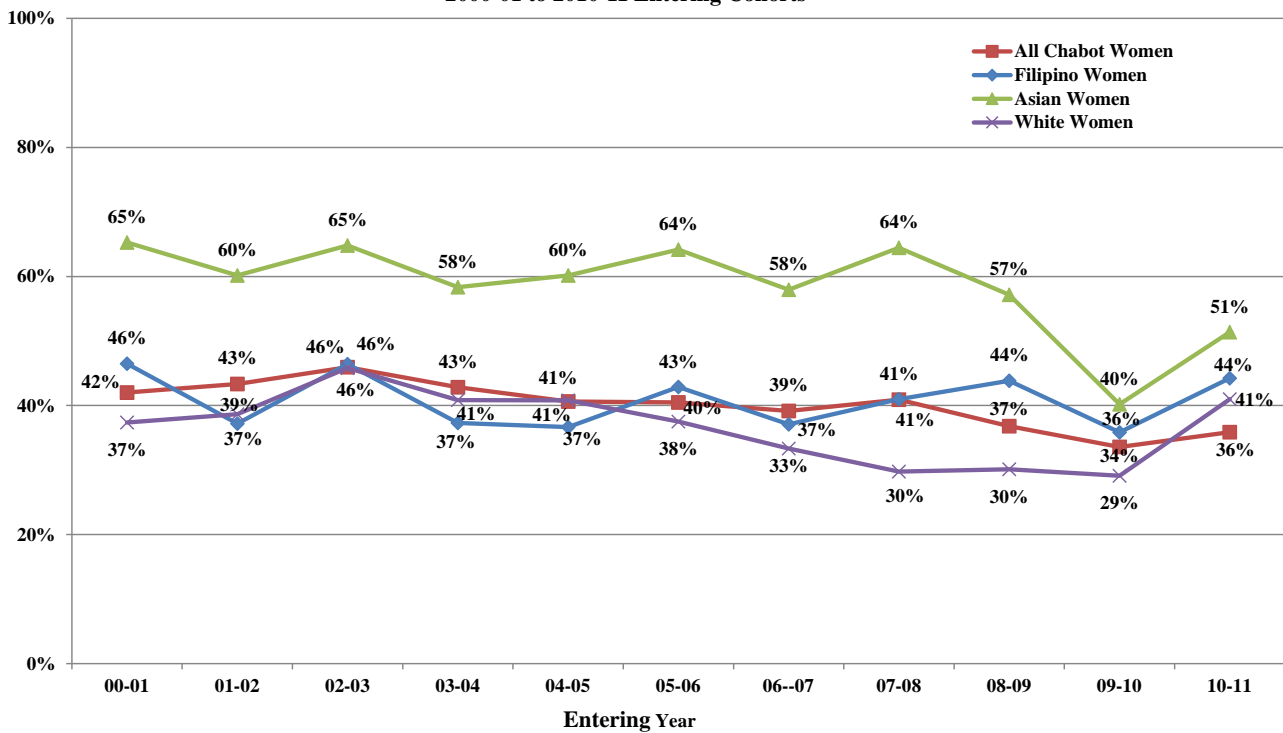

Chabot College Six Year Transfer Rate
Percentage of Transfer-Directed* Students transferring to any 4-yr college in U.S.
Within Six Years, by Major Race-ethnicity Group
2000-01 to 2010-11 Entering Cohorts

*Transfer Directed: Completed 12 units and attempted Transfer English or Math within 6 years