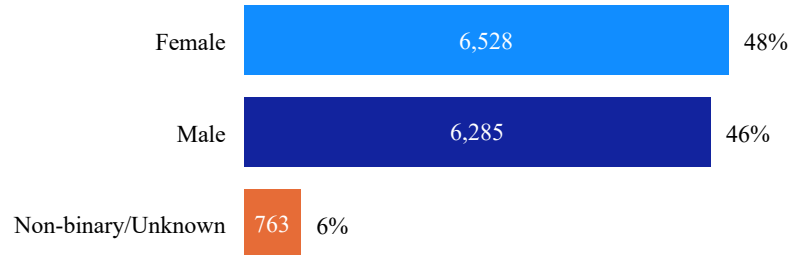

Five-Year Trend (Headcount)

Race-Ethnicity

African-American/Black	1,206	8.9%
Asian American	2,107	15.5%
Filipinx	887	6.5%
Latinx	6,034	44.4%
Multi-Racial	790	5.8%
Native American and Alaska Native	17	0.1%
Pacific Islander	190	1.4%
Unknown	291	2.1%
White	2,054	15.1%

Age

Low Income

Low Income*	5,534	41%
Other Students	8,042	59%

*Low income was defined as receiving PELL and/or CAL Promise grants.

Gender

Citizenship

U.S. Citizen	11,965	88%
Permanent Resident	834	6%
Student Visa	85	1%
Other	692	5%