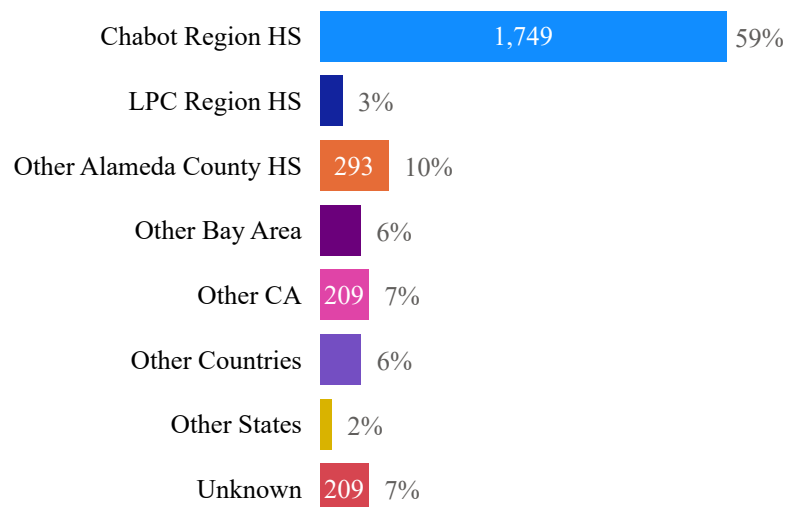

High School Region for First-Time Any College Students