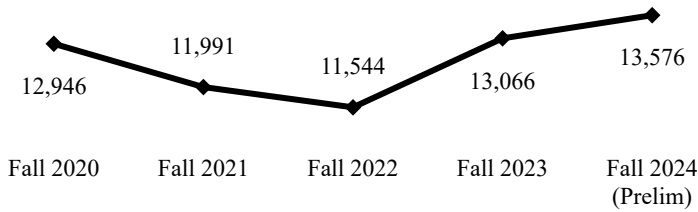

Fall 2024 Preliminary Fact Sheet

Chabot College | www.chabotcollege.edu

Student Enrollment

Unduplicated Headcount	13,576
Full-Time Equivalent (FTES)	4,404*

*From the CLPCCD Argos Tool, as of 11/13/2024 (no exclusions)

Five-Year Trend (Headcount)

Race-Ethnicity

African-American/Black	1,206	8.9%
Asian American	2,107	15.5%
Filipinx	887	6.5%
Latinx	6,034	44.4%
Multi-Racial	790	5.8%
Native American and Alaska Native	17	0.1%
Pacific Islander	190	1.4%
Unknown	291	2.1%
White	2,054	15.1%