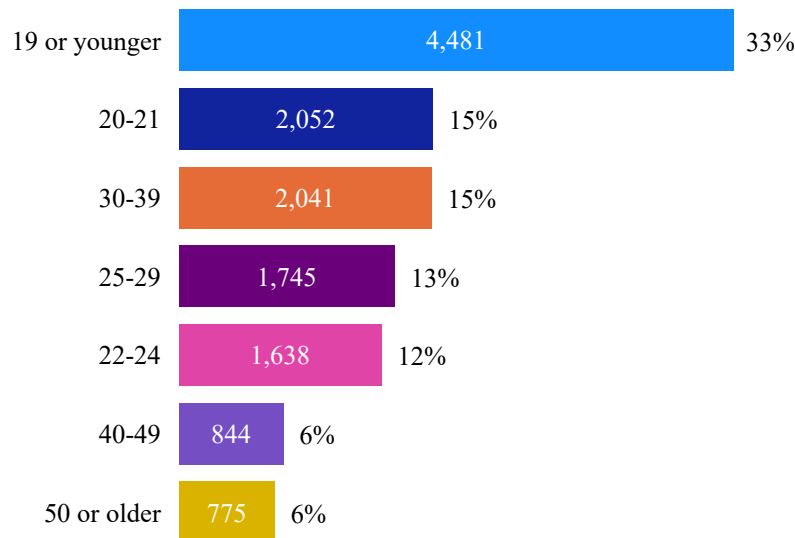

Age

Low Income

Low Income*	5,534	41%
Other Students	8,042	59%

*Low income was defined as receiving PELL and/or CAL Promise grants.