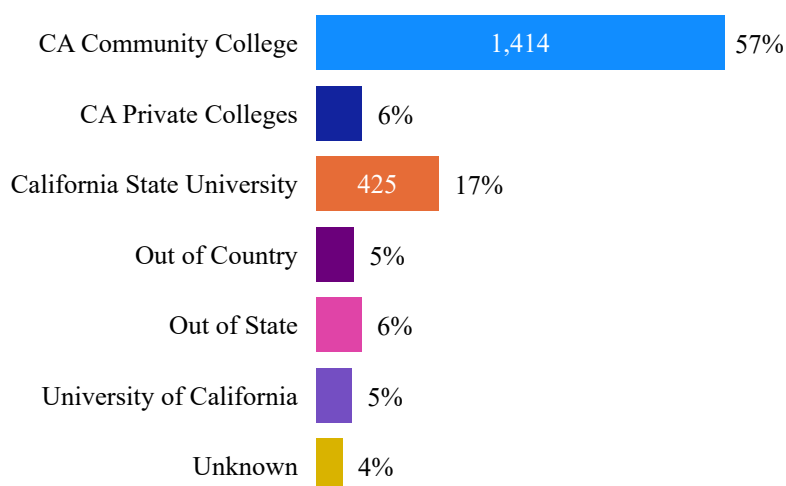

Chabot College | www.chabotcollege.edu

Enrollment Status

First time any college	2,957	22%
First time transfer	1,399	10%
Returning transfer	1,099	8%
Continuing	7,327	54%
In High School	794	6%

Residence

Hayward*	4,450	33%
San Leandro*	1,837	14%
Oakland	976	7%
Castro Valley*	932	7%
Union City*	726	5%
San Lorenzo*	640	5%
Fremont	520	4%
Dublin*	229	2%
Tracy	218	2%
Livermore*	214	2%
Pleasanton*	182	1%
Newark	144	1%
San Ramon	109	1%
Alameda	108	1%
San Jose	102	1%
Other	2,189	16%

Transfer Students: Previous College

Note: *Cities in the District include Castro Valley, Hayward, San Leandro, San Lorenzo, Union City, Dublin, Livermore, and Pleasanton.

Official Residence (tuition purposes)