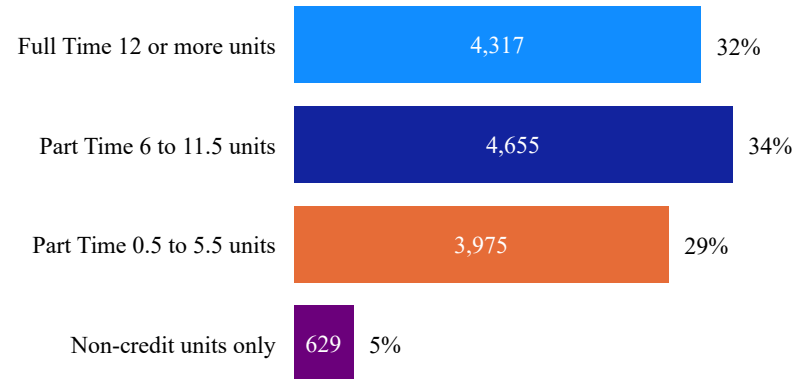

Five-Year Trend (Headcount)

Race-Ethnicity

African-American/Black	1,206	8.9%
Asian American	2,107	15.5%
Filipinx	887	6.5%
Latinx	6,034	44.4%
Multi-Racial	790	5.8%
Native American and Alaska Native	17	0.1%
Pacific Islander	190	1.4%
Unknown	291	2.1%
White	2,054	15.1%

Age

Low Income

Low Income*	5,534	41%
Other Students	8,042	59%

*Low income was defined as receiving PELL and/or CAL Promise grants.

Gender

Citizenship

U.S. Citizen	11,965	88%
Permanent Resident	834	6%
Student Visa	85	1%
Other	692	5%

Attendance Status

Educational Goal

Transfer (with/without AA/AS)	6,561	48%
AA/AS Degree Only	1,256	9%
Job Training	2,709	20%
Personal Development	1,167	9%
Undecided	1,594	12%
Other/Unknown	289	2%

First Generation