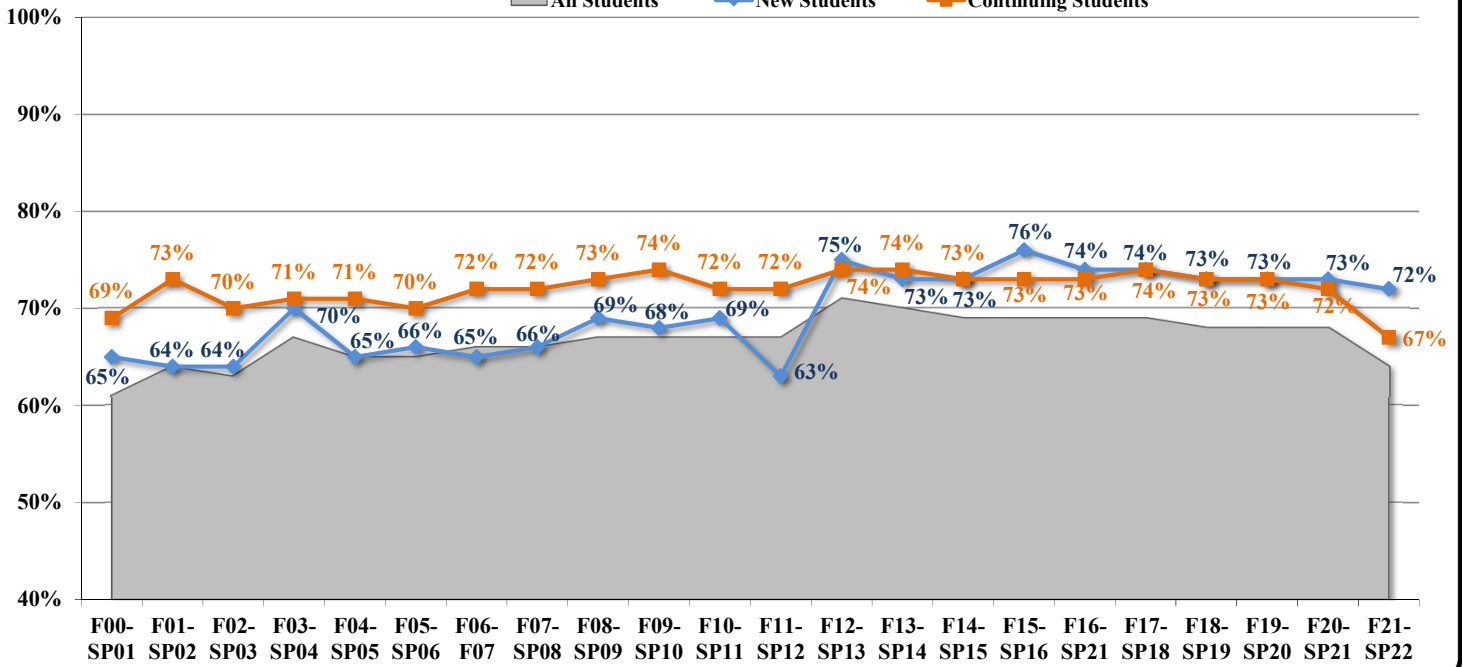

Chabot College
Persistence Rates of New, Continuing, and All Students
Fall 2000 to Spring 2001 through Fall 2021 to Spring 2022

Chabot College
Persistence Rates of New, Continuing, and All Students
Fall 2000 to Fall 2001 through Fall 2021 to Fall 2022